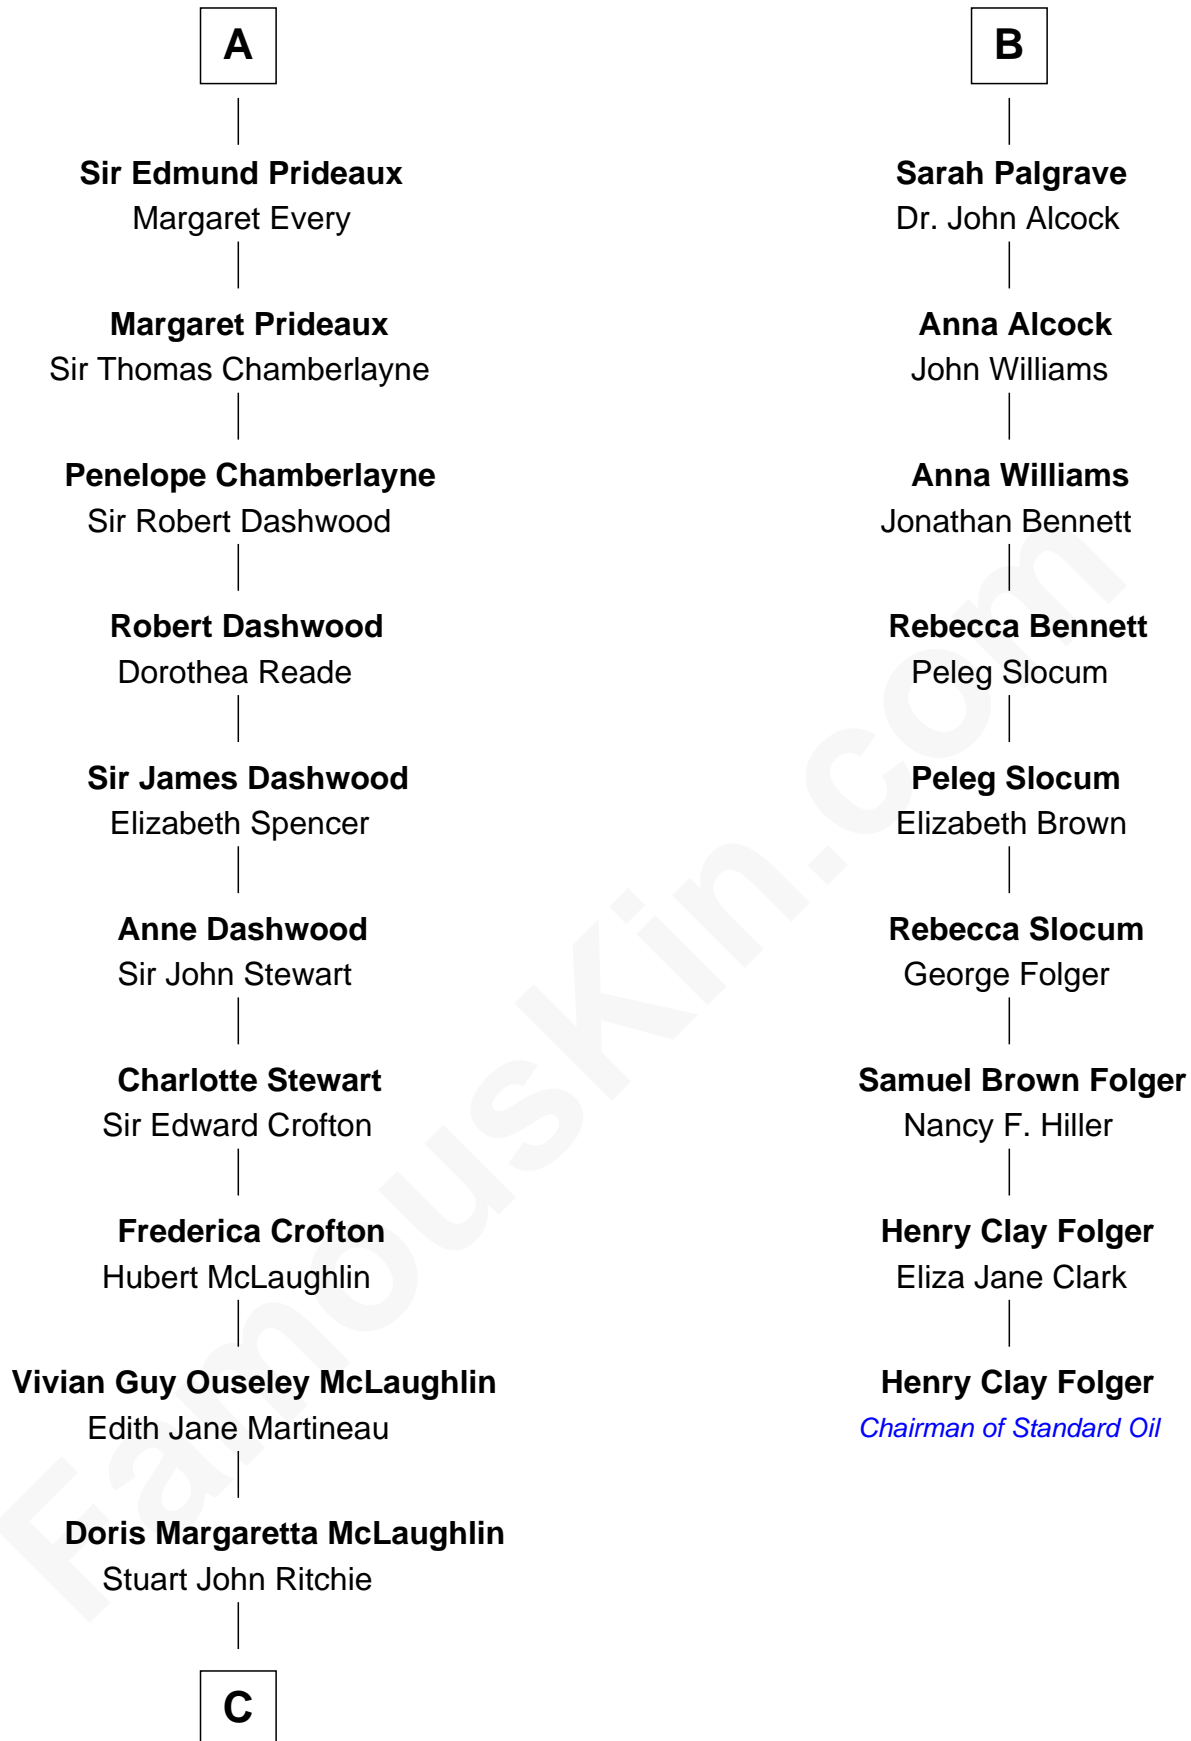

# FamousKin.com Relationship Chart of

**Guy Ritchie**

*British Filmmaker*

15th cousin 3 times removed of

**Henry Clay Folger**

*Founder of Folger Shakespeare Library and Chairman of Standard Oil*

**C**

—  
**John Vivian Ritchie**  
Amber Mary Parkinson