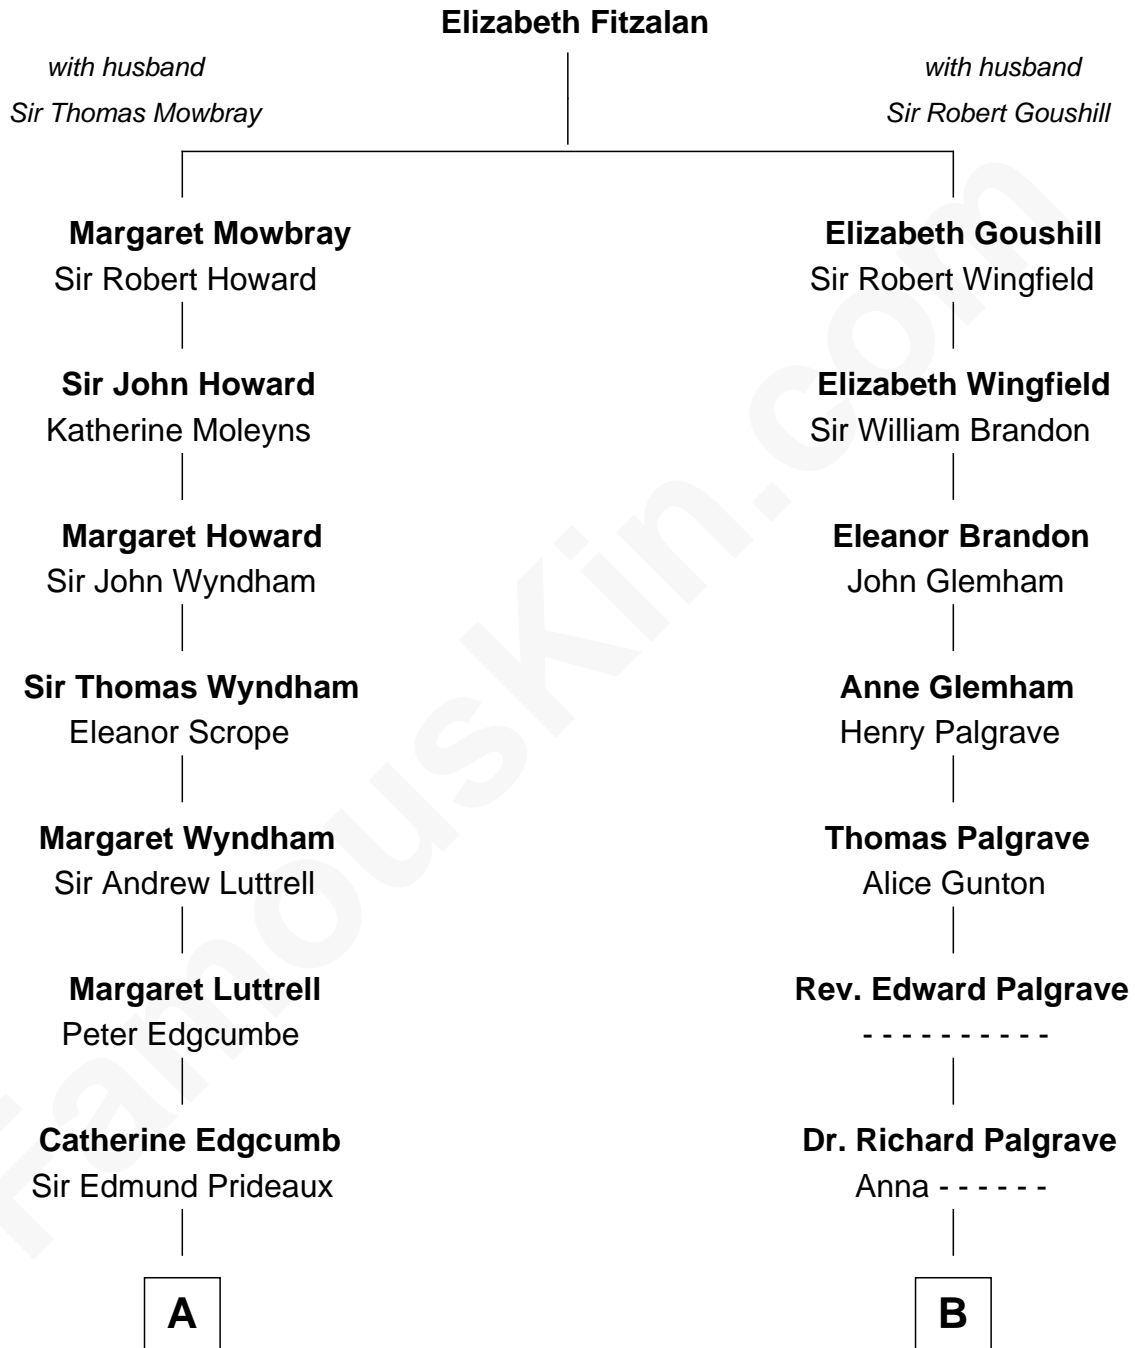

# FamousKin.com Relationship Chart of

**Guy Ritchie**

*British Filmmaker*

15th cousin 3 times removed of

**Henry Clay Folger**

*Founder of Folger Shakespeare Library and Chairman of Standard Oil*

**C**

—  
**John Vivian Ritchie**  
Amber Mary Parkinson

—  
**Guy Ritchie**  
*British Filmmaker*

FamousKin.com