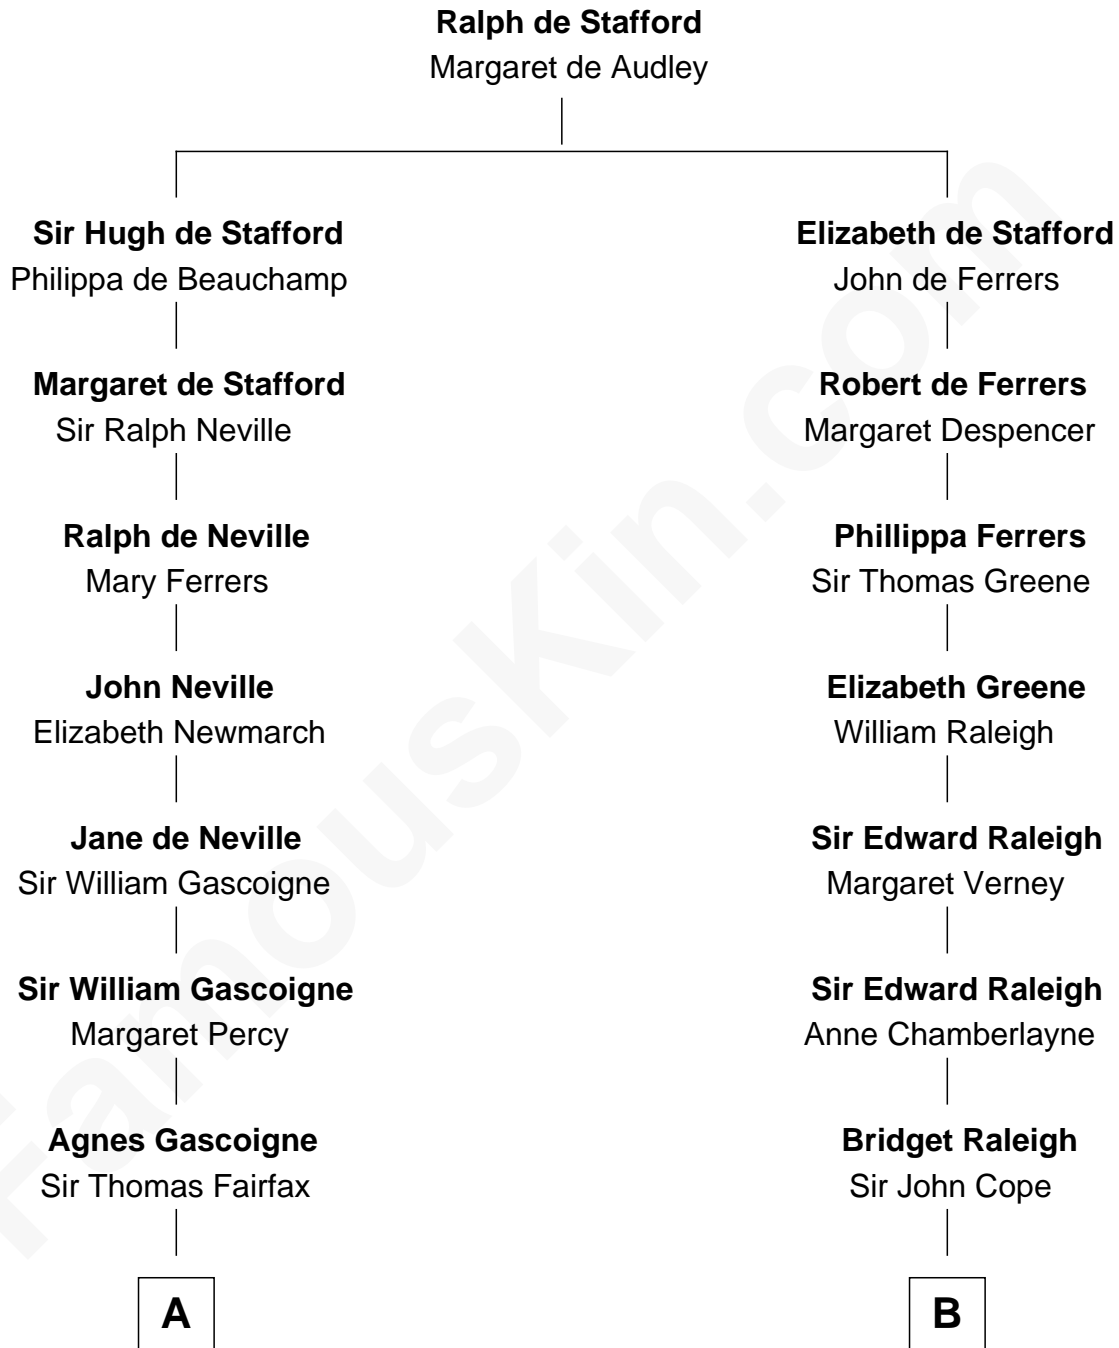

FamousKin.com

Relationship Chart of

Guy Ritchie

British Filmmaker

16th cousin 4 times removed of

J. A. Folger

Founder of Folger Coffee Company

C

Edith Jane Martineau
Vivian Guy Ouseley McLaughlin

Doris Margaretta McLaughlin
Stuart John Ritchie

John Vivian Ritchie
Amber Mary Parkinson

Guy Ritchie
British Filmmaker

FamousKin.com