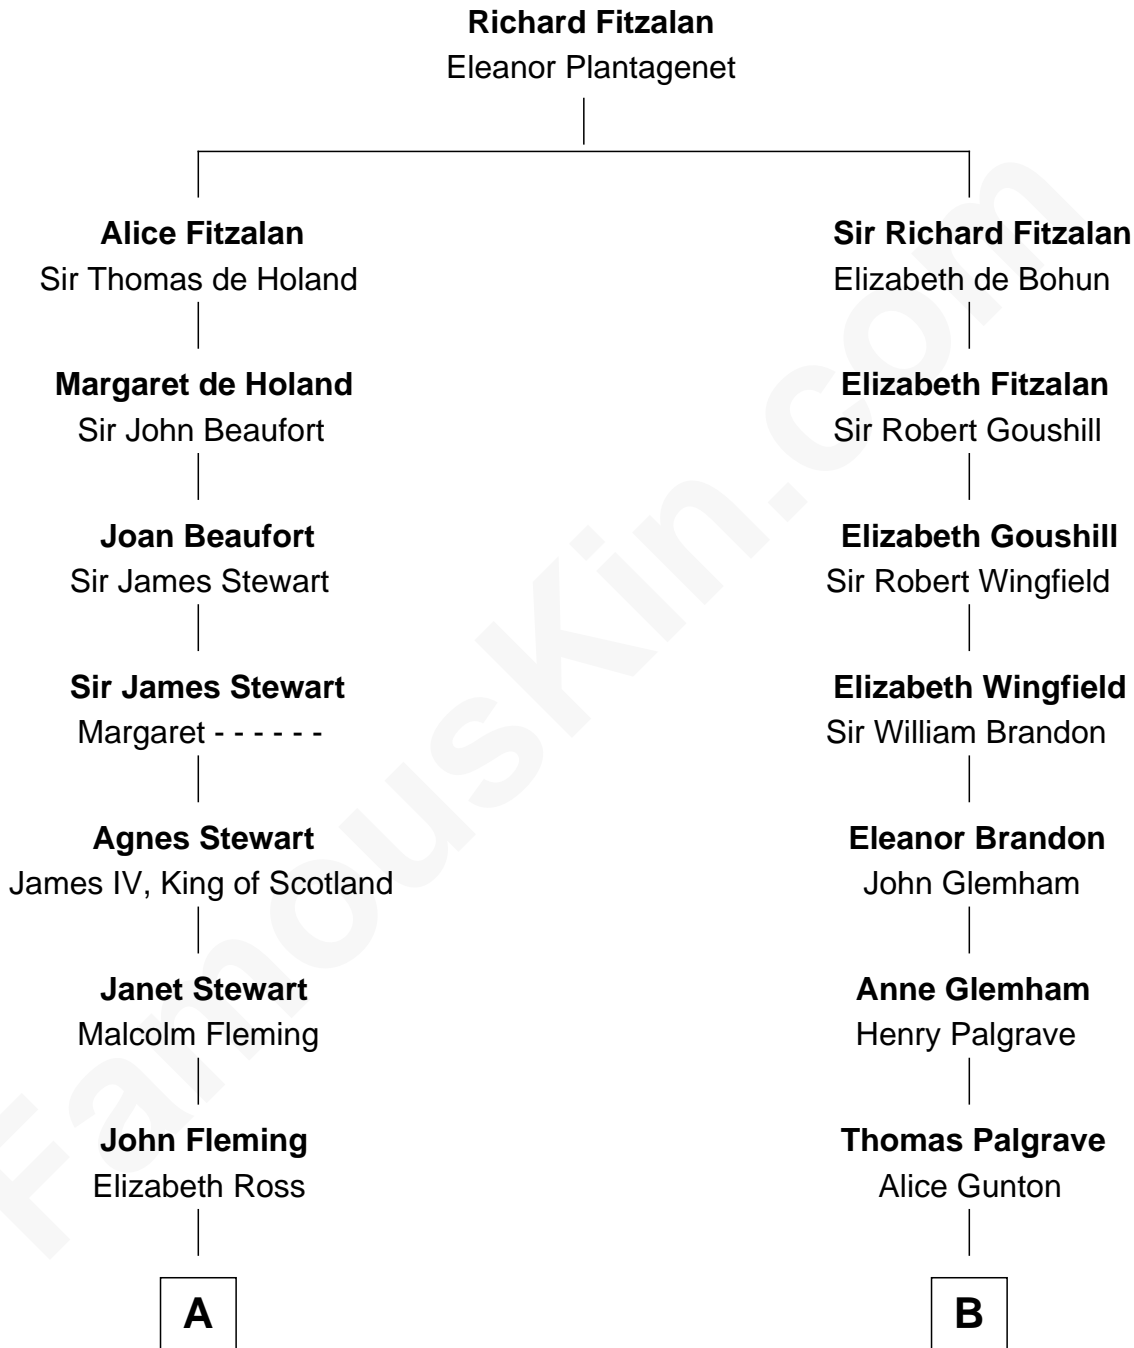

FamousKin.com Relationship Chart of

Guy Ritchie

British Filmmaker

16th cousin 3 times removed of

J. A. Folger

Founder of Folger Coffee Company

C

—
Doris Margaretta McLaughlin

Stuart John Ritchie

—
John Vivian Ritchie

Amber Mary Parkinson

—
Guy Ritchie

British Filmmaker

FamousKin.com