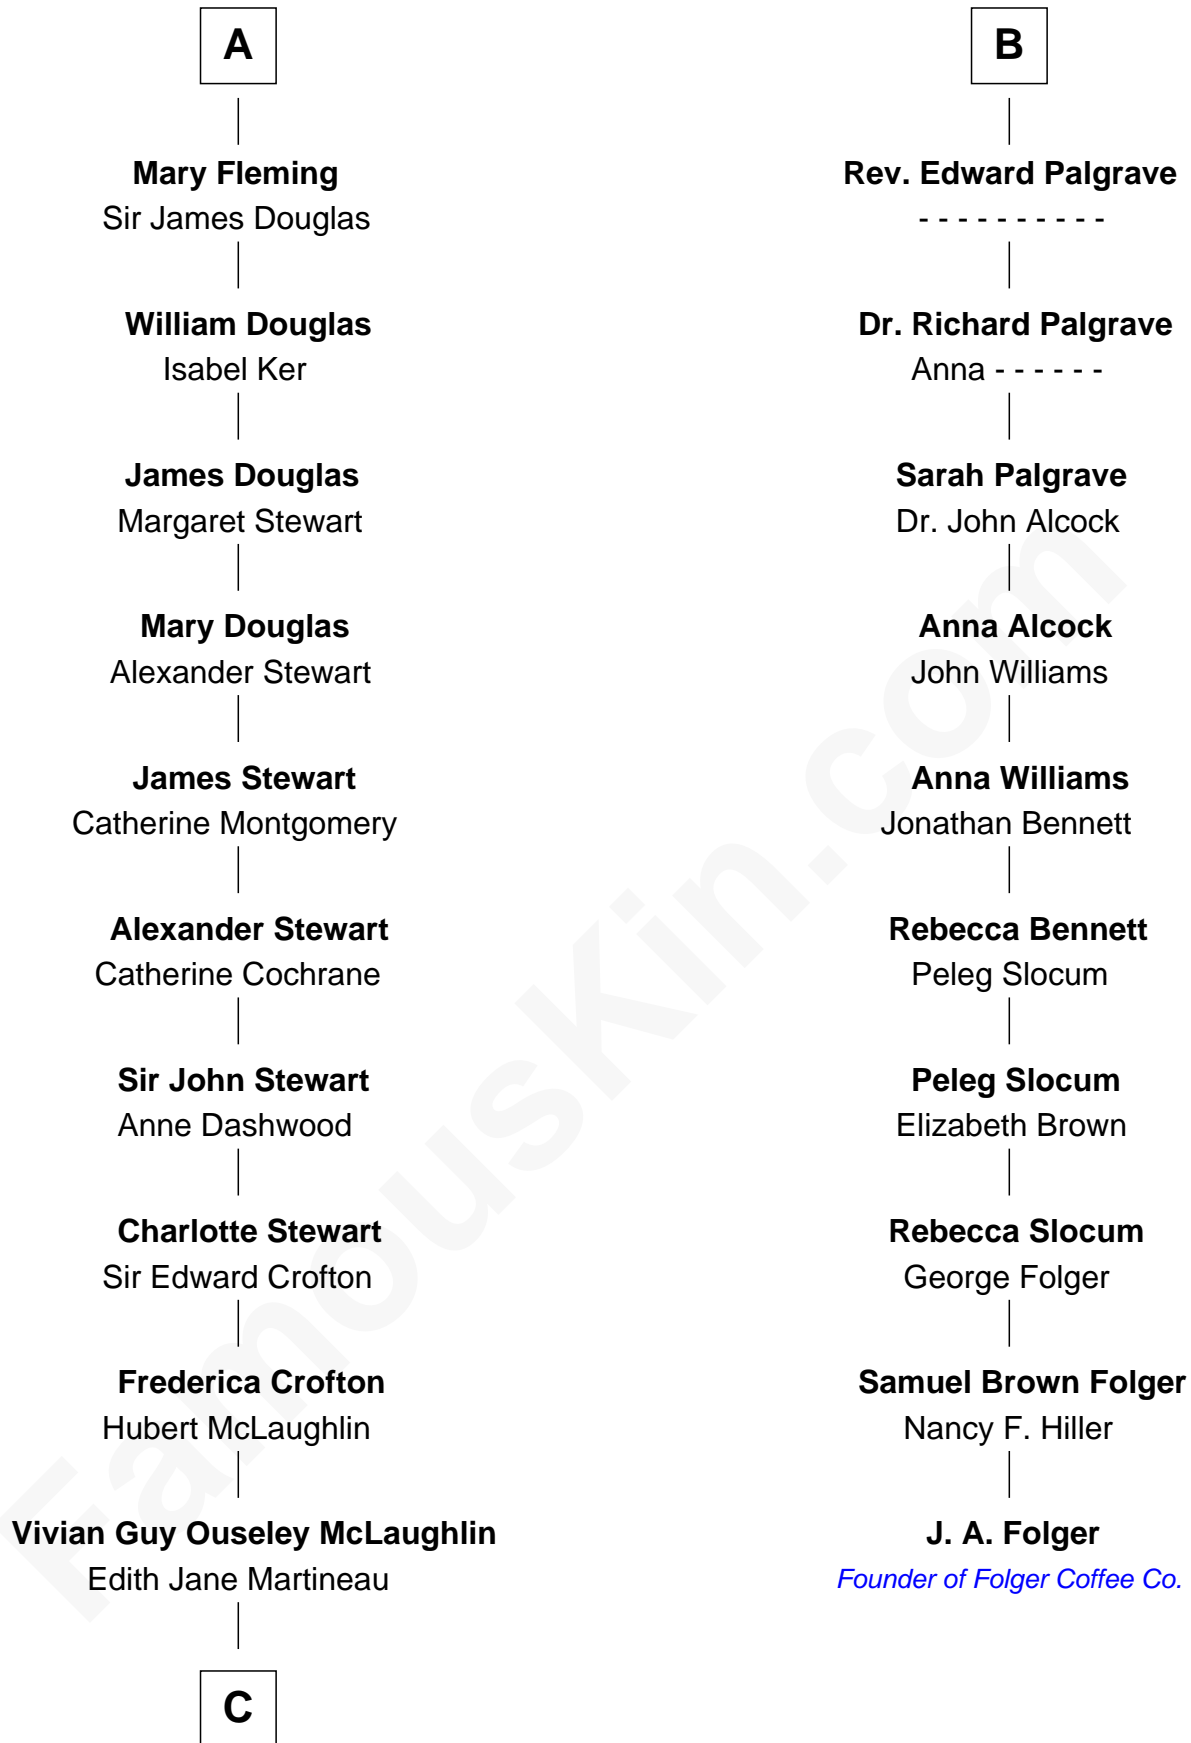

FamousKin.com Relationship Chart of

Guy Ritchie

British Filmmaker

16th cousin 3 times removed of

J. A. Folger

Founder of Folger Coffee Company

C

—
Doris Margaretta McLaughlin

Stuart John Ritchie

—
John Vivian Ritchie

Amber Mary Parkinson

—
Guy Ritchie

British Filmmaker

FamousKin.com