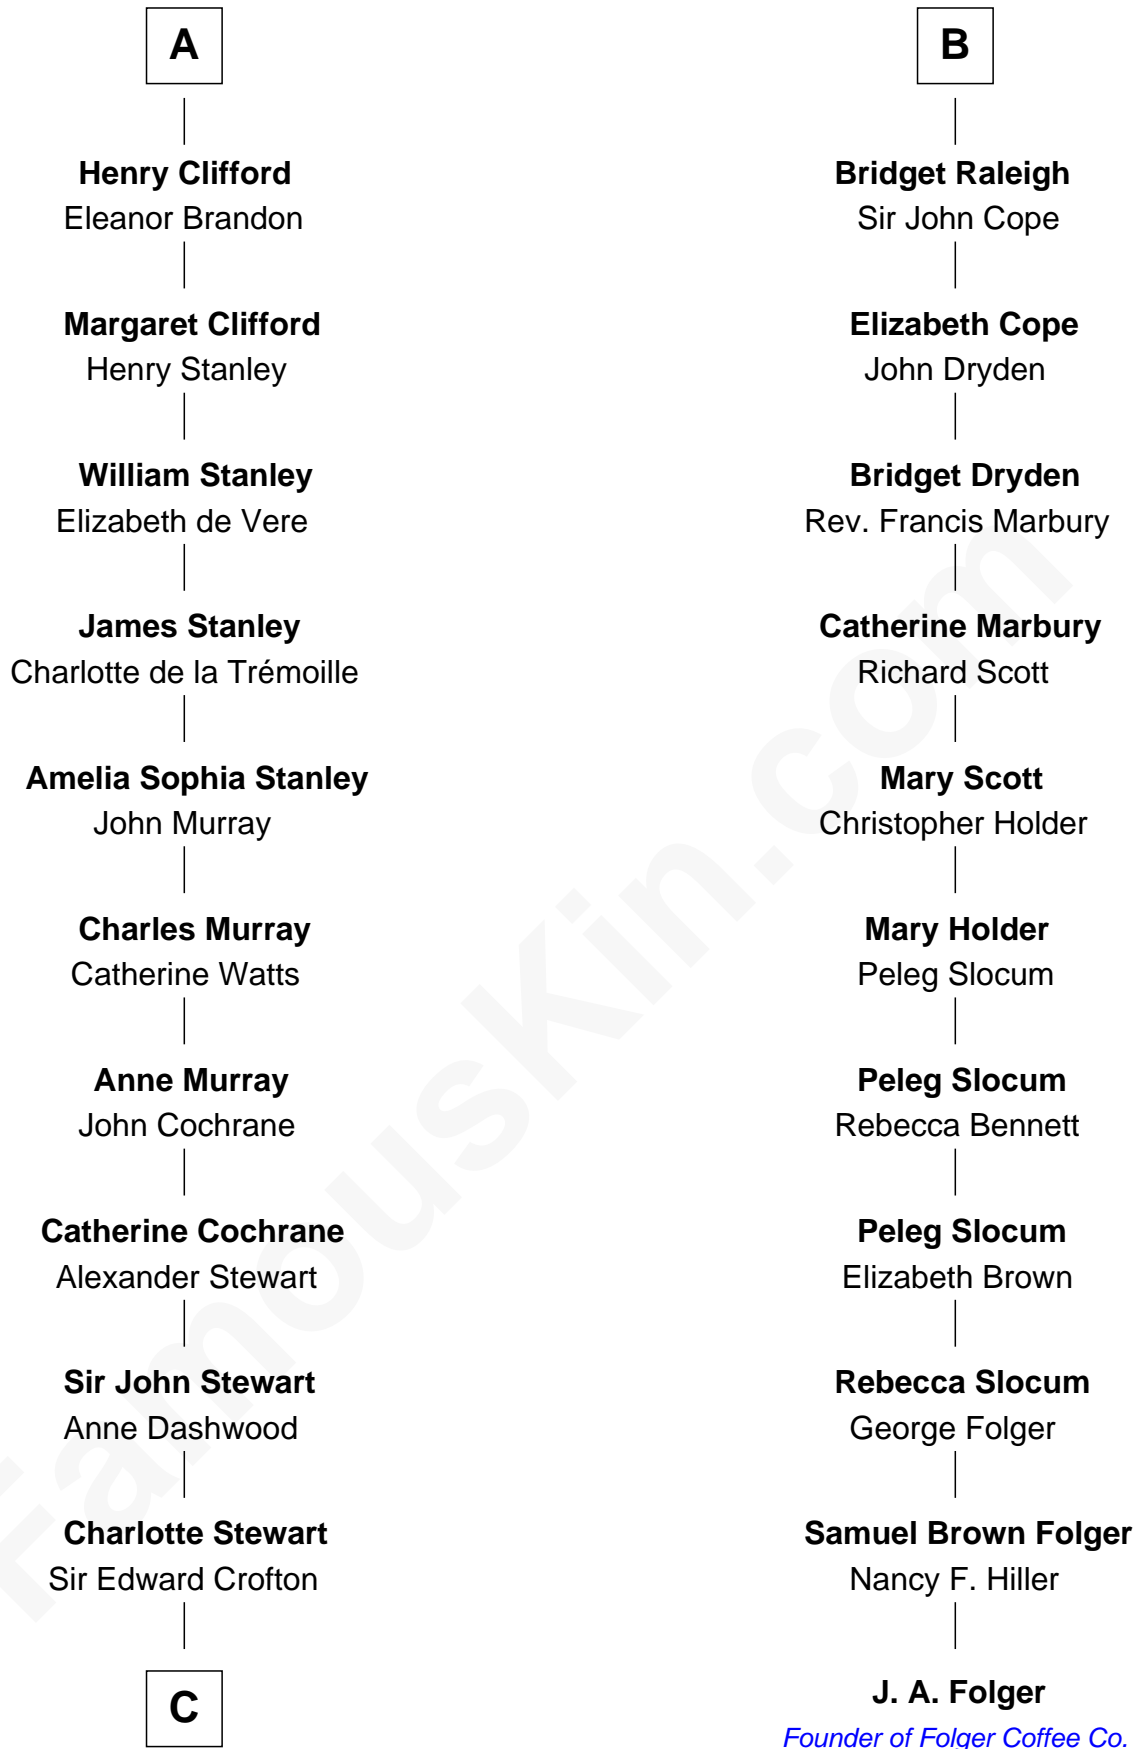

FamousKin.com Relationship Chart of

Guy Ritchie

British Filmmaker

17th cousin 4 times removed of

J. A. Folger

Founder of Folger Coffee Company

Hugh le Despencer

Eleanor de Clare

Eleanor Beaufort

Sir Robert Spencer

Catherine Spencer

Henry Algernon Percy

Margaret Percy

Henry Clifford

A

Sir Edward le Despencer

William Raleigh

Sir Edward Raleigh

Margaret Verney

Sir Edward Raleigh

Anne Chamberlayne

B

C

Frederica Crofton

Hubert McLaughlin

Vivian Guy Ouseley McLaughlin

Edith Jane Martineau

Doris Margaretta McLaughlin

Stuart John Ritchie

John Vivian Ritchie

Amber Mary Parkinson

Guy Ritchie