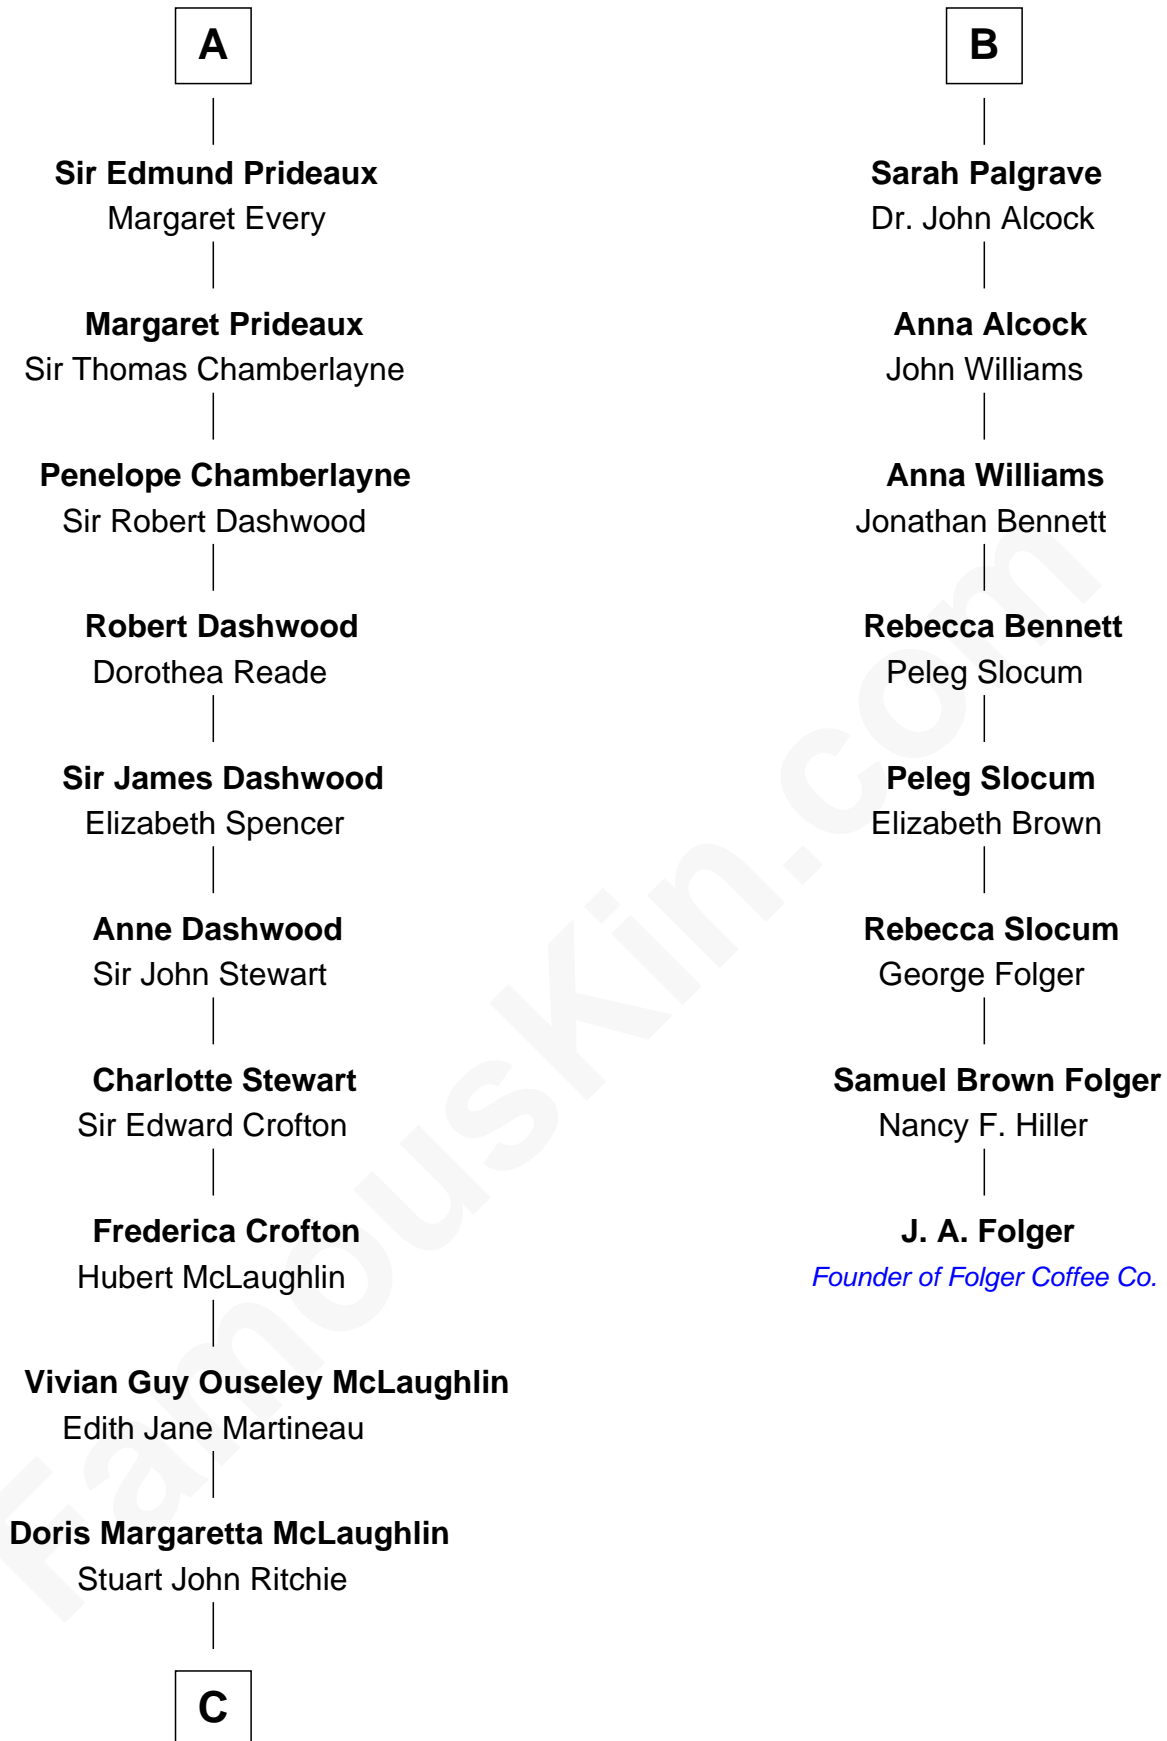

# FamousKin.com Relationship Chart of

**Guy Ritchie**

*British Filmmaker*

14th cousin 4 times removed of

**J. A. Folger**

*Founder of Folger Coffee Company*

**C**

—  
**John Vivian Ritchie**  
Amber Mary Parkinson

—  
**Guy Ritchie**  
*British Filmmaker*

FamousKin.com