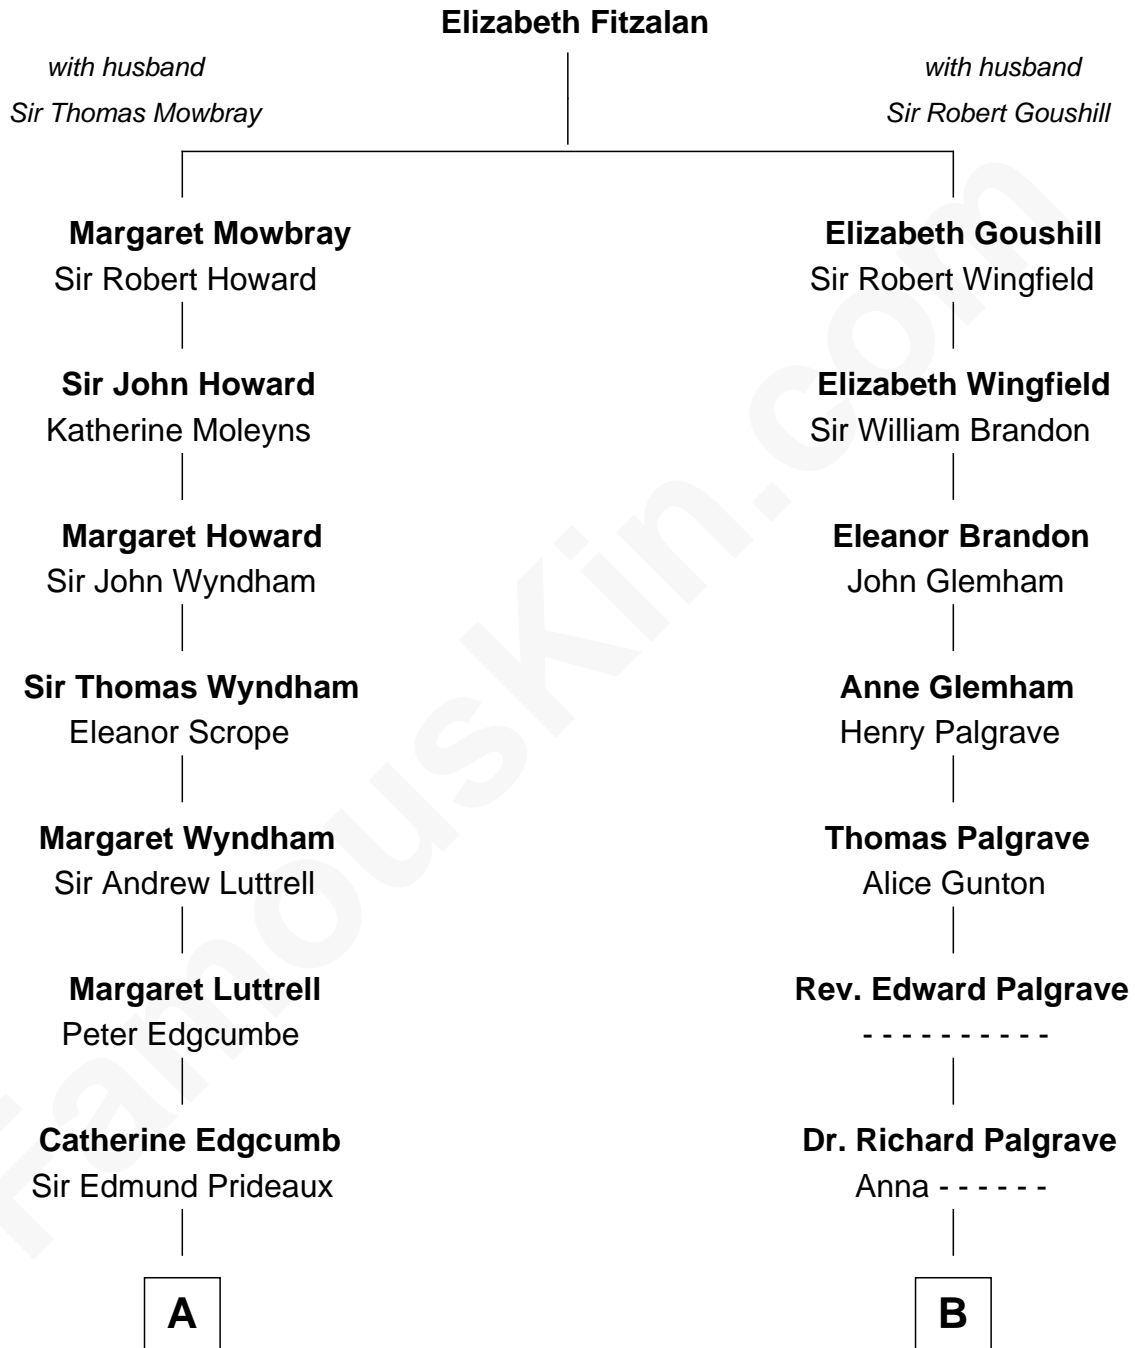

# FamousKin.com Relationship Chart of

**Guy Ritchie**

*British Filmmaker*

14th cousin 4 times removed of

**J. A. Folger**

*Founder of Folger Coffee Company*

**C**

—  
**John Vivian Ritchie**  
Amber Mary Parkinson

—  
**Guy Ritchie**  
*British Filmmaker*

FamousKin.com