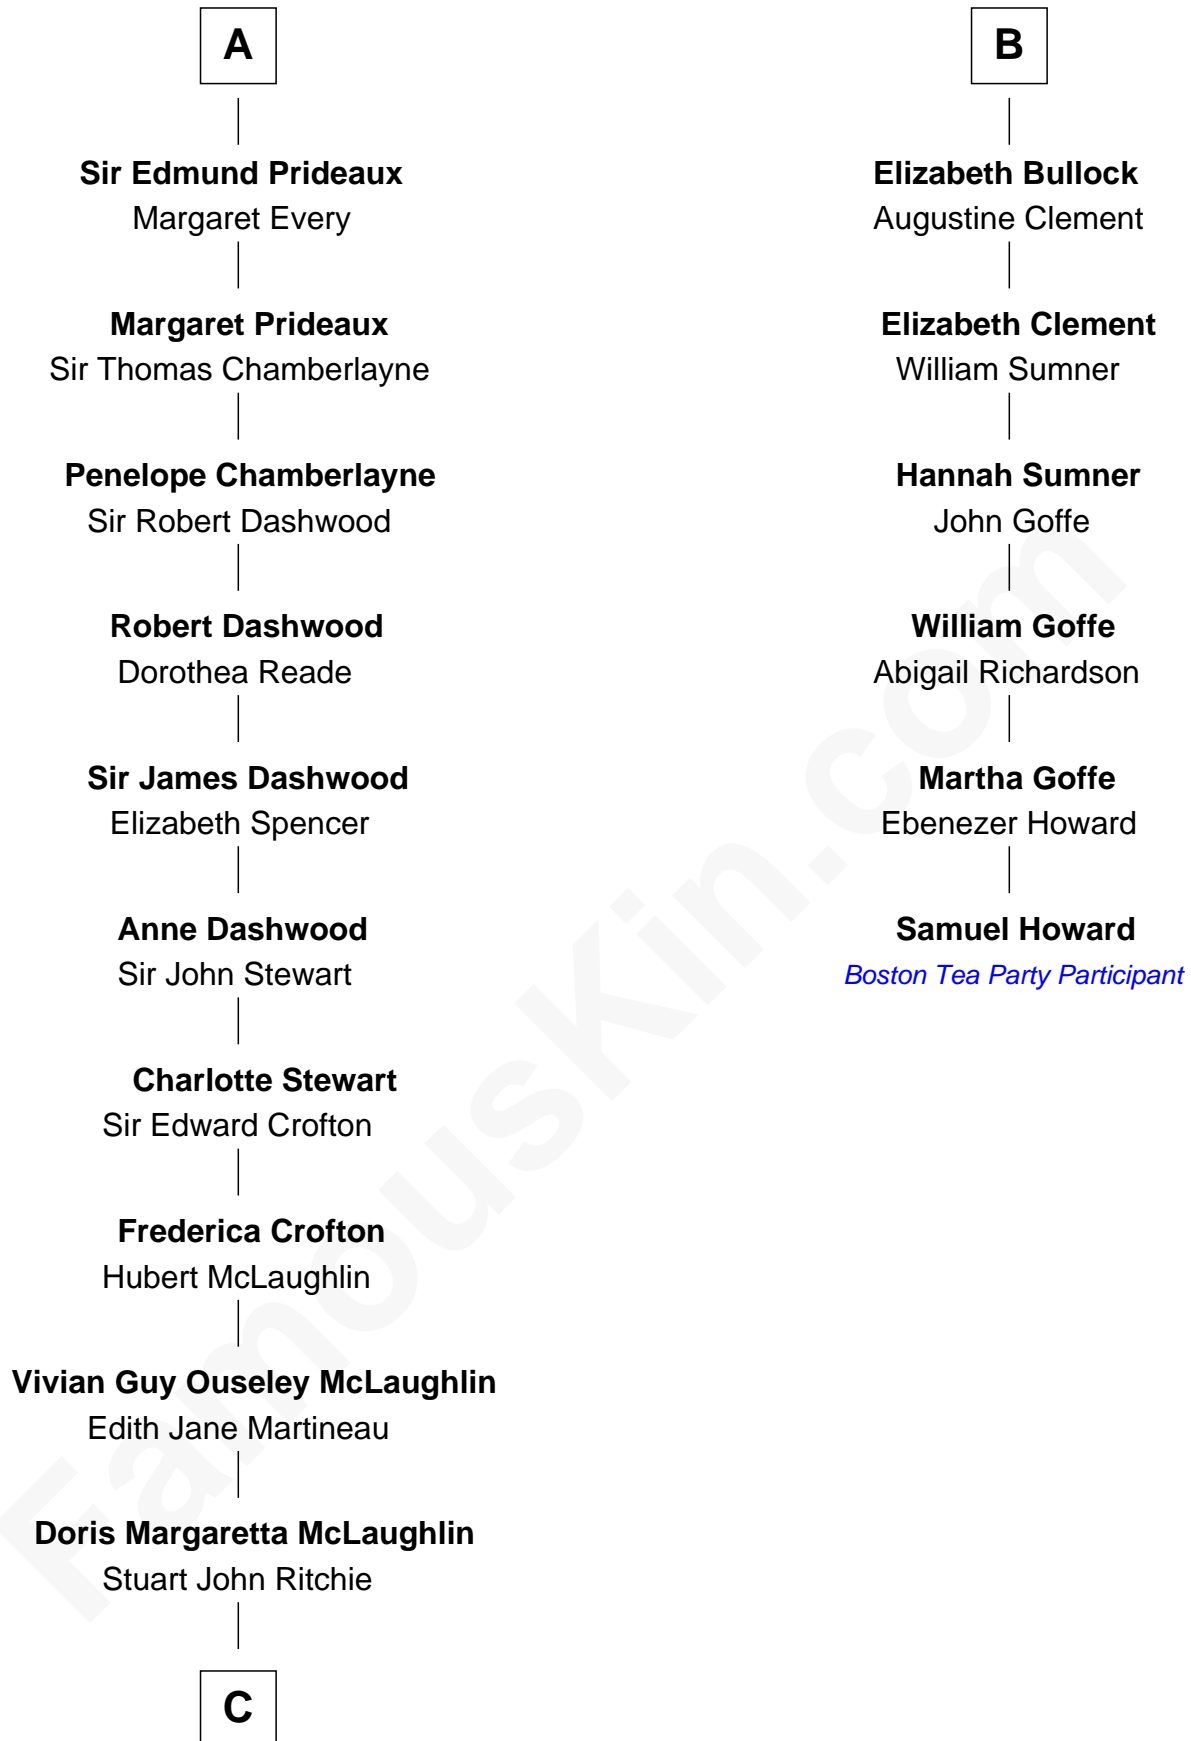

FamousKin.com Relationship Chart of

Guy Ritchie

British Filmmaker

12th cousin 6 times removed of

Samuel Howard

Boston Tea Party Participant

C

—
John Vivian Ritchie
Amber Mary Parkinson