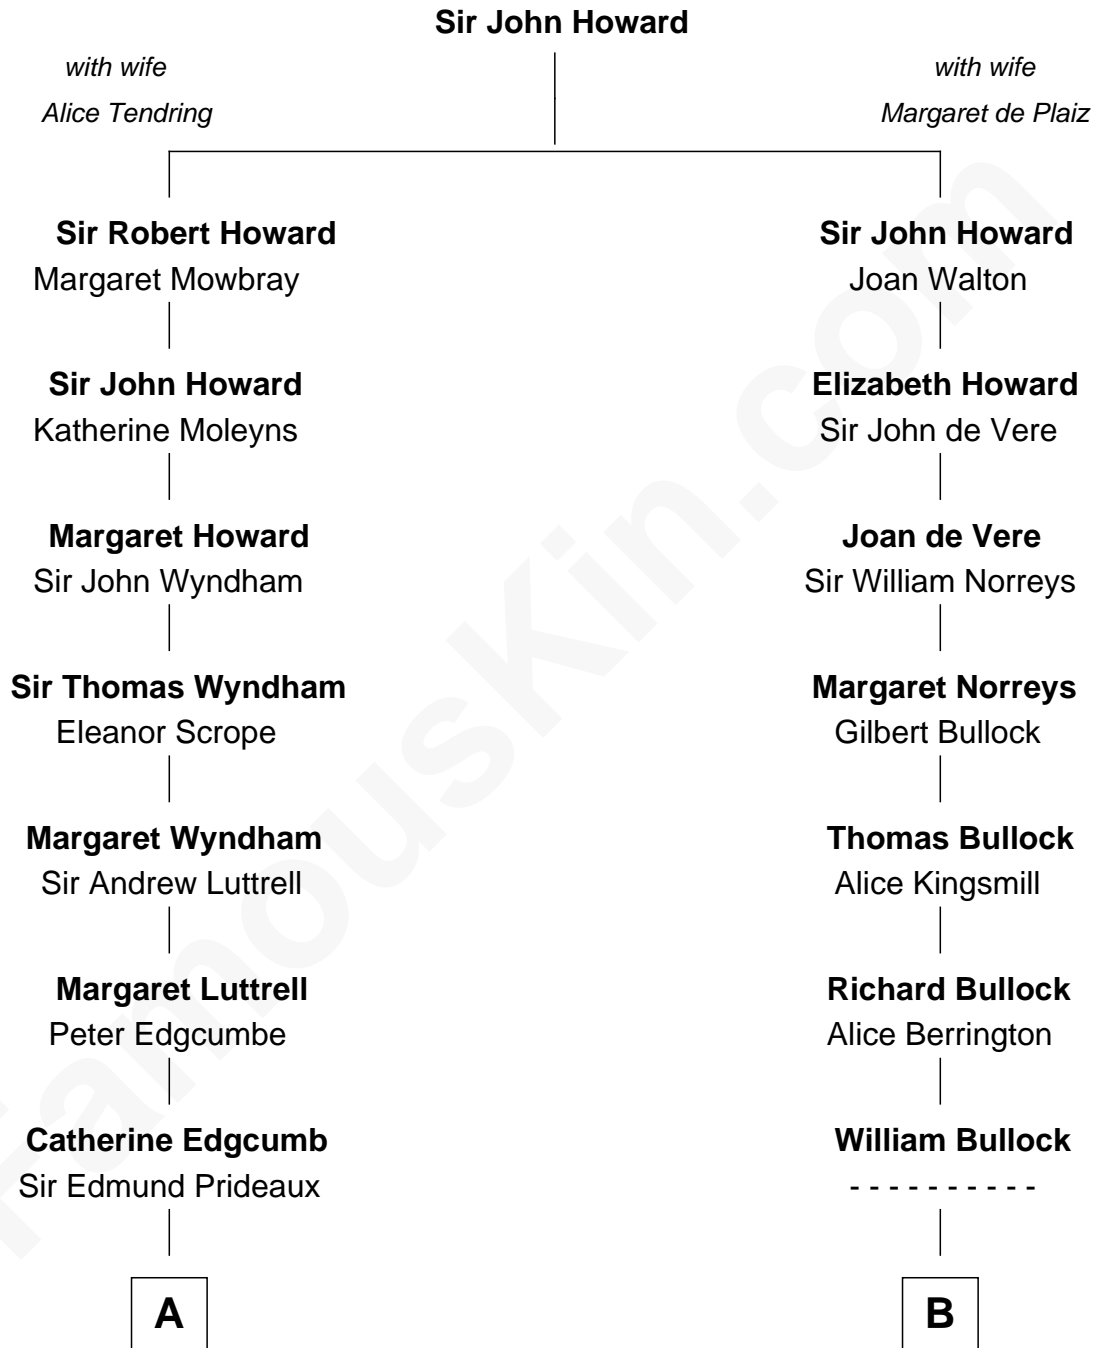

FamousKin.com Relationship Chart of

Guy Ritchie

British Filmmaker

12th cousin 6 times removed of

Samuel Howard

Boston Tea Party Participant

C

—
John Vivian Ritchie
Amber Mary Parkinson