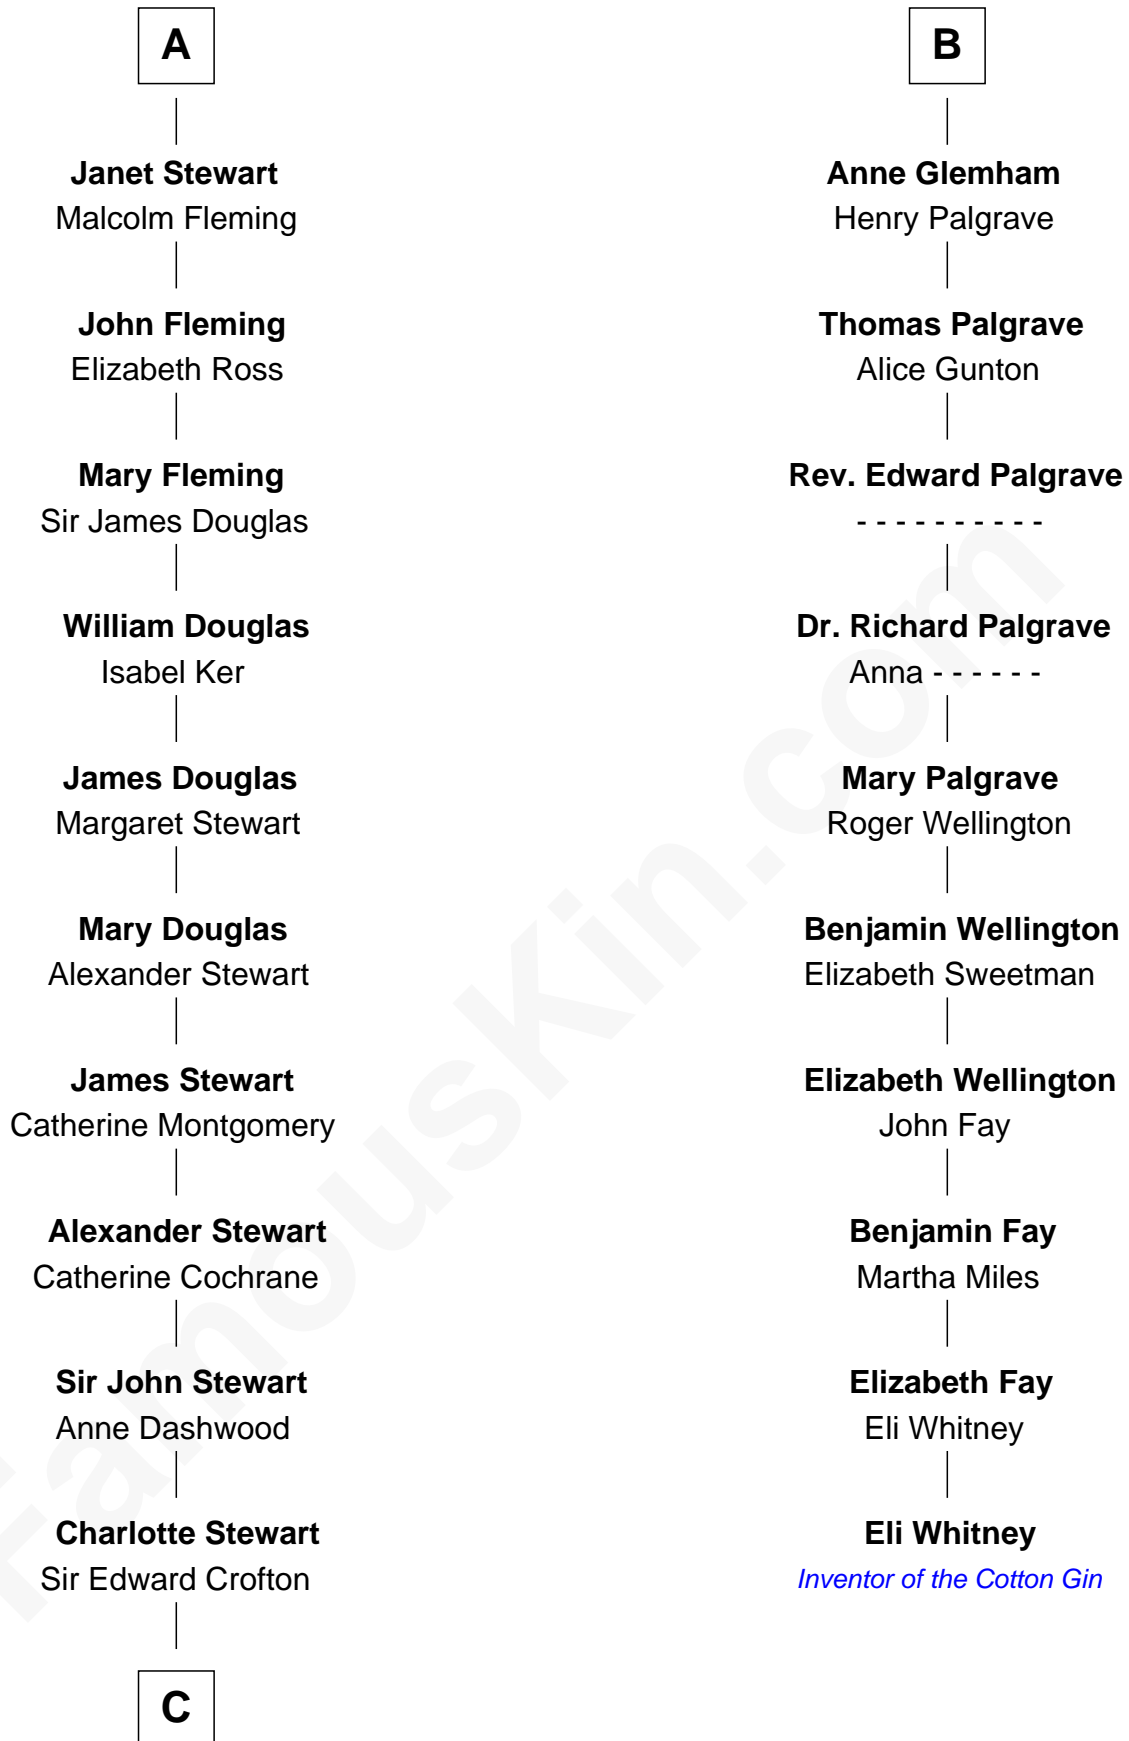

# FamousKin.com Relationship Chart of

**Guy Ritchie**

*British Filmmaker*

16th cousin 5 times removed of

**Eli Whitney**

*Inventor of the Cotton Gin*

**Edmund Plantagenet**

Blanche of Artois

**C**

**Frederica Crofton**

Hubert McLaughlin

**Vivian Guy Ouseley McLaughlin**

Edith Jane Martineau

**Doris Margaretta McLaughlin**

Stuart John Ritchie

**John Vivian Ritchie**

Amber Mary Parkinson

**Guy Ritchie**

*British Filmmaker*