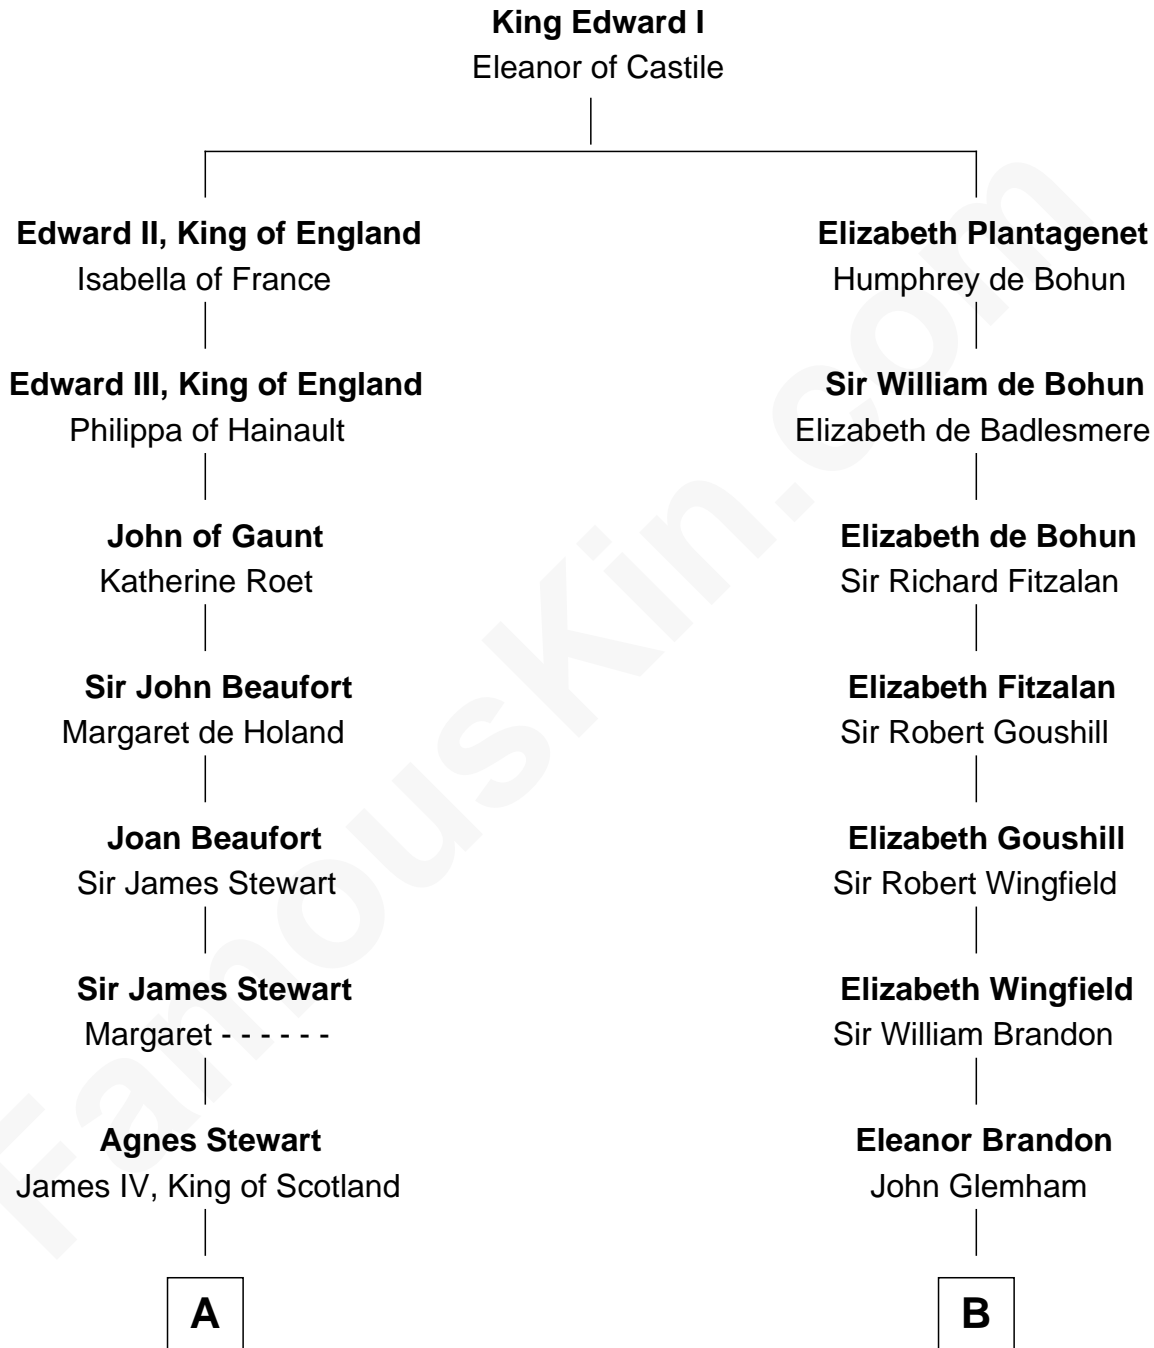

FamousKin.com Relationship Chart of

Guy Ritchie

British Filmmaker

16th cousin 5 times removed of

Eli Whitney

Inventor of the Cotton Gin

C

Frederica Crofton

Hubert McLaughlin

Vivian Guy Ouseley McLaughlin

Edith Jane Martineau

Doris Margareta McLaughlin

Stuart John Ritchie

John Vivian Ritchie

Amber Mary Parkinson

Guy Ritchie