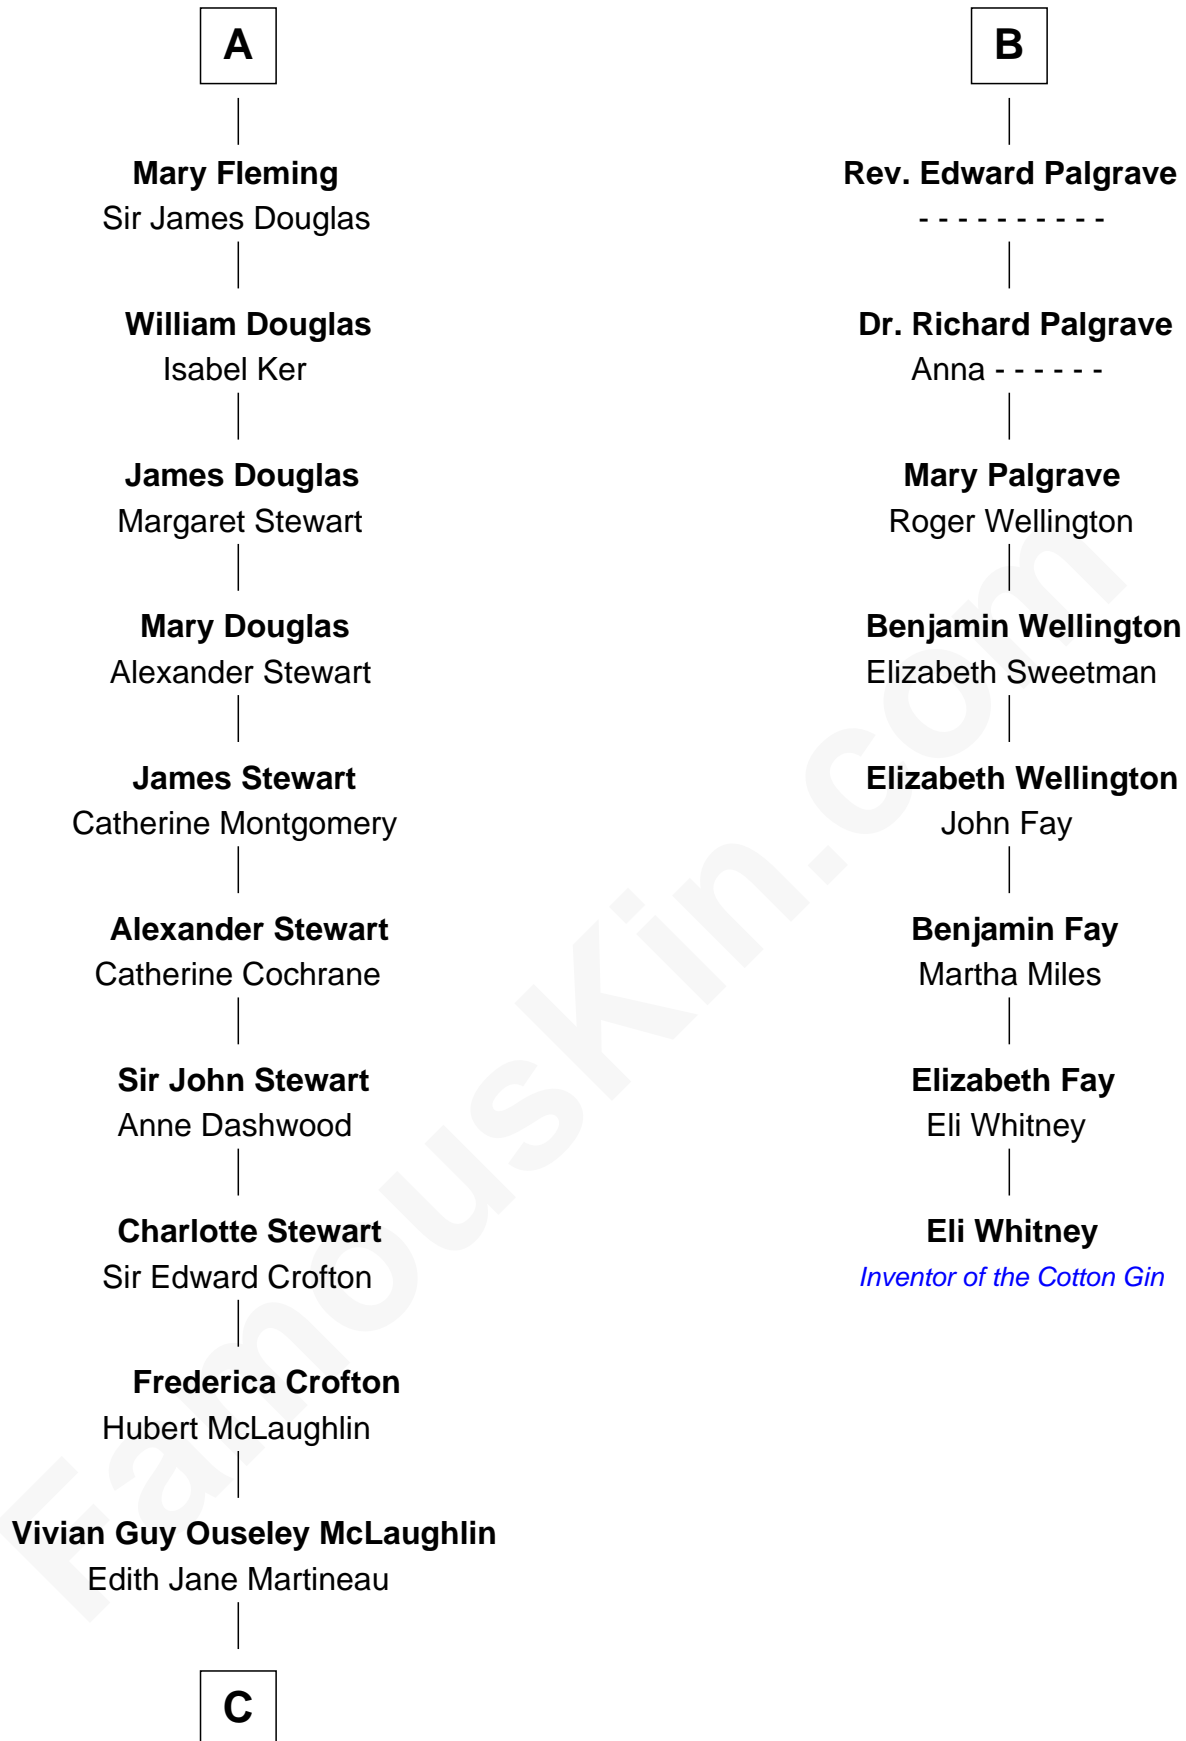

FamousKin.com Relationship Chart of

Guy Ritchie

British Filmmaker

14th cousin 5 times removed of

Eli Whitney

Inventor of the Cotton Gin

C

—
Doris Margaretta McLaughlin

Stuart John Ritchie

—
John Vivian Ritchie

Amber Mary Parkinson

—
Guy Ritchie

British Filmmaker

FamousKin.com