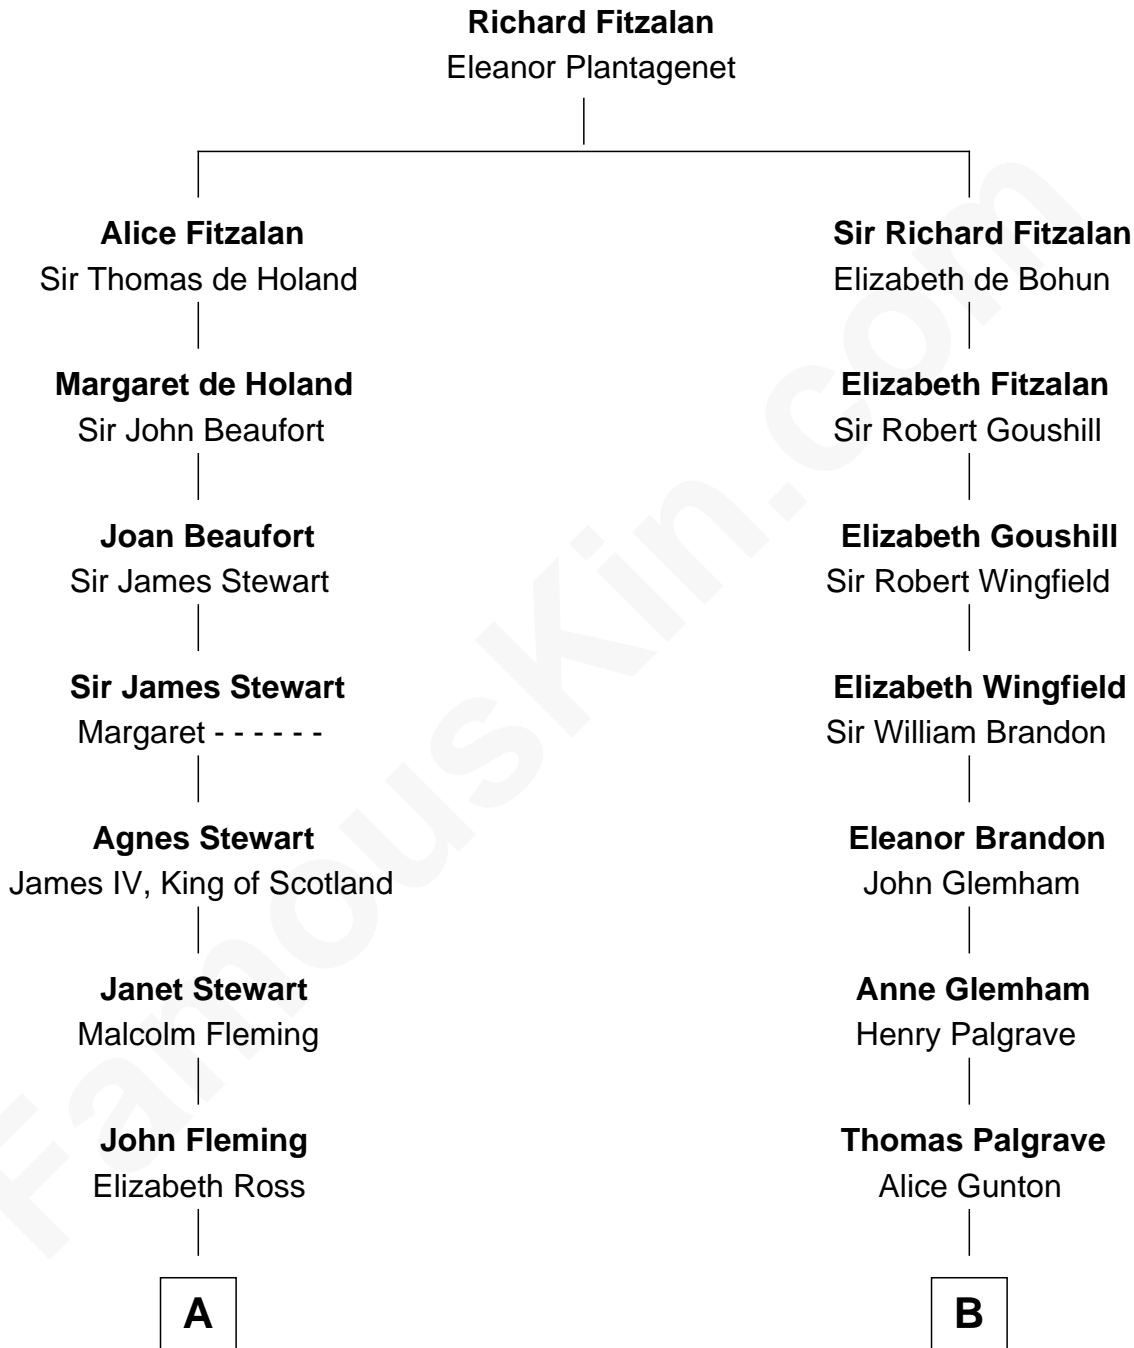

FamousKin.com Relationship Chart of

Guy Ritchie

British Filmmaker

14th cousin 5 times removed of

Eli Whitney

Inventor of the Cotton Gin

C

—
Doris Margaretta McLaughlin

Stuart John Ritchie

—
John Vivian Ritchie

Amber Mary Parkinson

—
Guy Ritchie

British Filmmaker

FamousKin.com