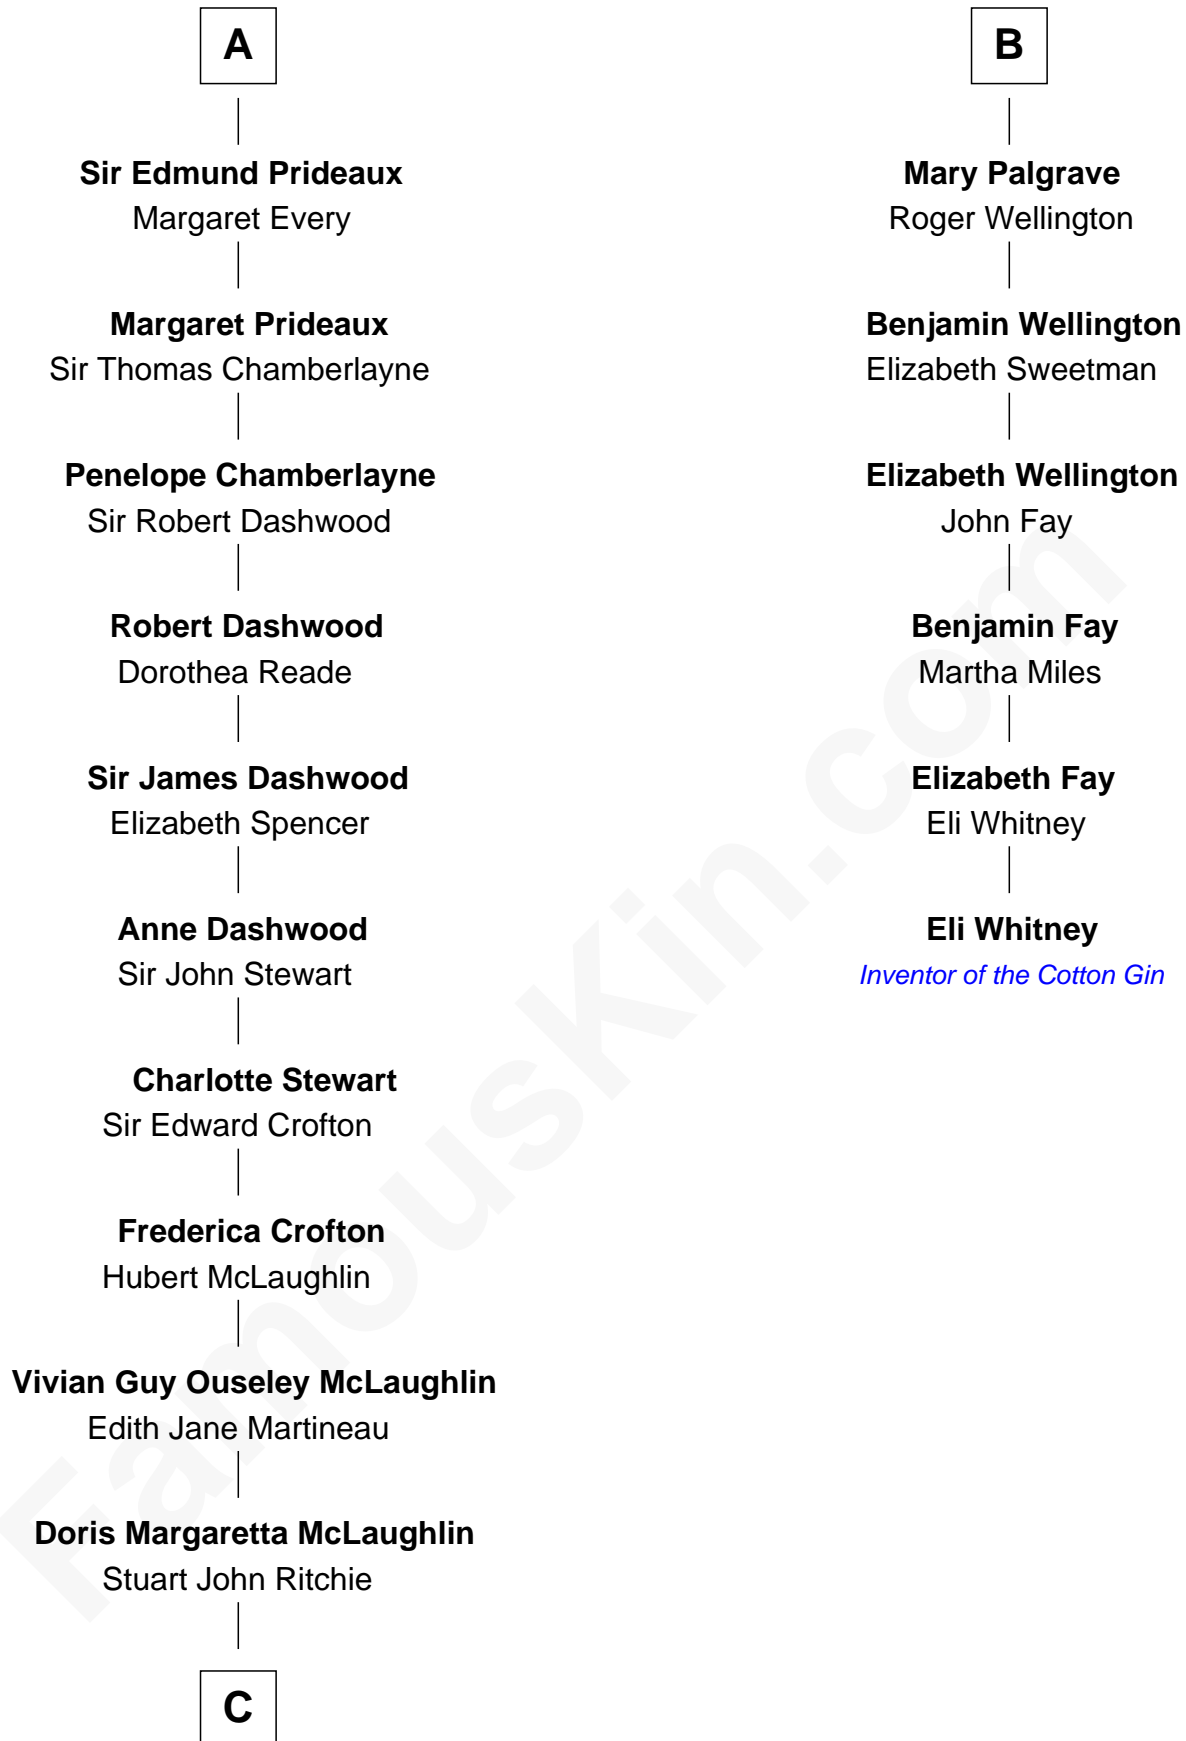

# FamousKin.com Relationship Chart of

**Guy Ritchie**

*British Filmmaker*

12th cousin 6 times removed of

**Eli Whitney**

*Inventor of the Cotton Gin*

**C**

—  
**John Vivian Ritchie**  
Amber Mary Parkinson