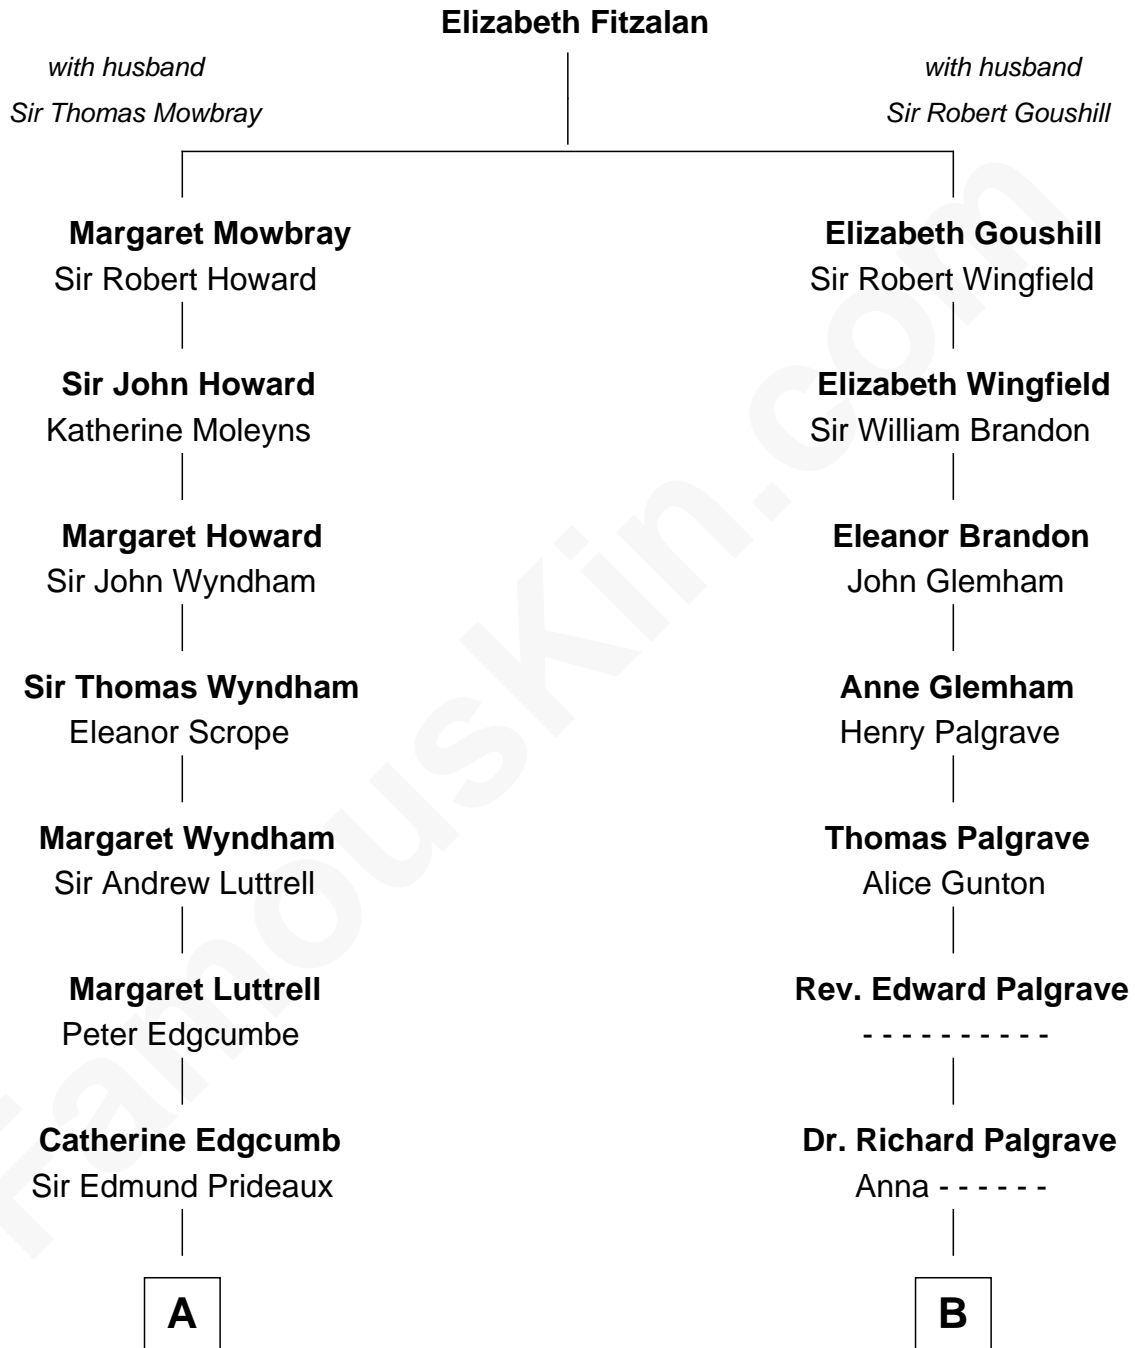

# FamousKin.com Relationship Chart of

**Guy Ritchie**

*British Filmmaker*

12th cousin 6 times removed of

**Eli Whitney**

*Inventor of the Cotton Gin*

**C**

—  
**John Vivian Ritchie**  
Amber Mary Parkinson

—  
**Guy Ritchie**  
*British Filmmaker*

FamousKin.com