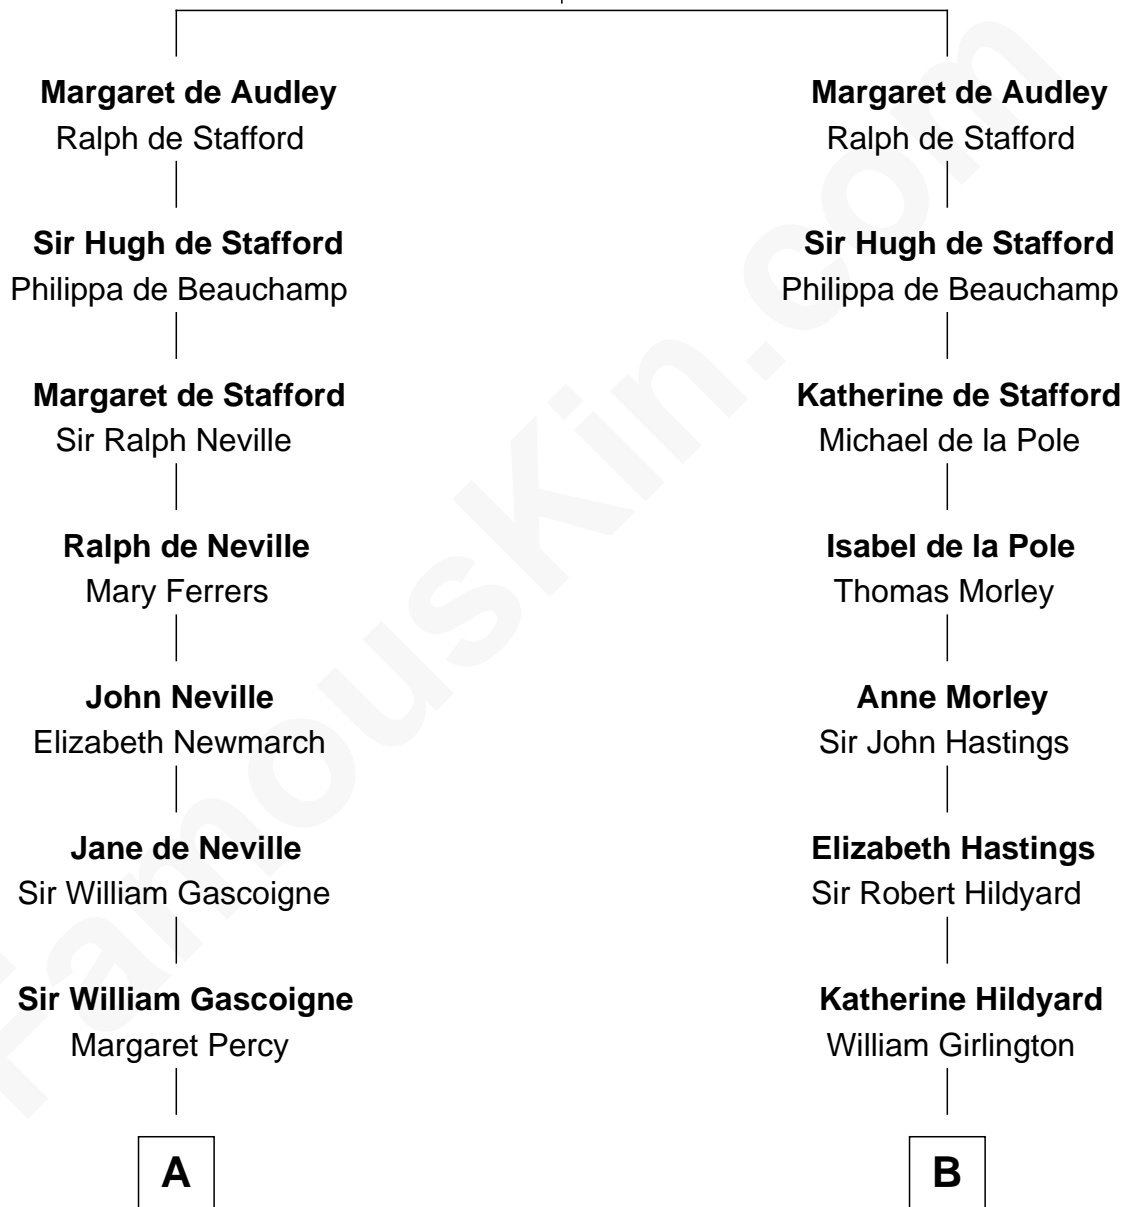

FamousKin.com Relationship Chart of

Guy Ritchie

British Filmmaker

21st cousin of

Cara Delevingne

Fashion Model and Movie Actress

Hugh de Audley

Margaret de Clare

C

William Martineau
Margaretta Sarah Mason

Edith Jane Martineau
Vivian Guy Ouseley McLaughlin

Doris Margaretta McLaughlin
Stuart John Ritchie

John Vivian Ritchie
Amber Mary Parkinson

Guy Ritchie
British Filmmaker

D

Sir Berkeley Digby George Sheffield
Julia Mary de Tuyll van Serooskerken

John Vincent Sheffield
Anne Margaret Faudel-Phillips

Jane Armyne Sheffield
Sir Jocelyn Edward Greville Stevens

Pandora Anne Stevens
Charles Hamar Delevingne