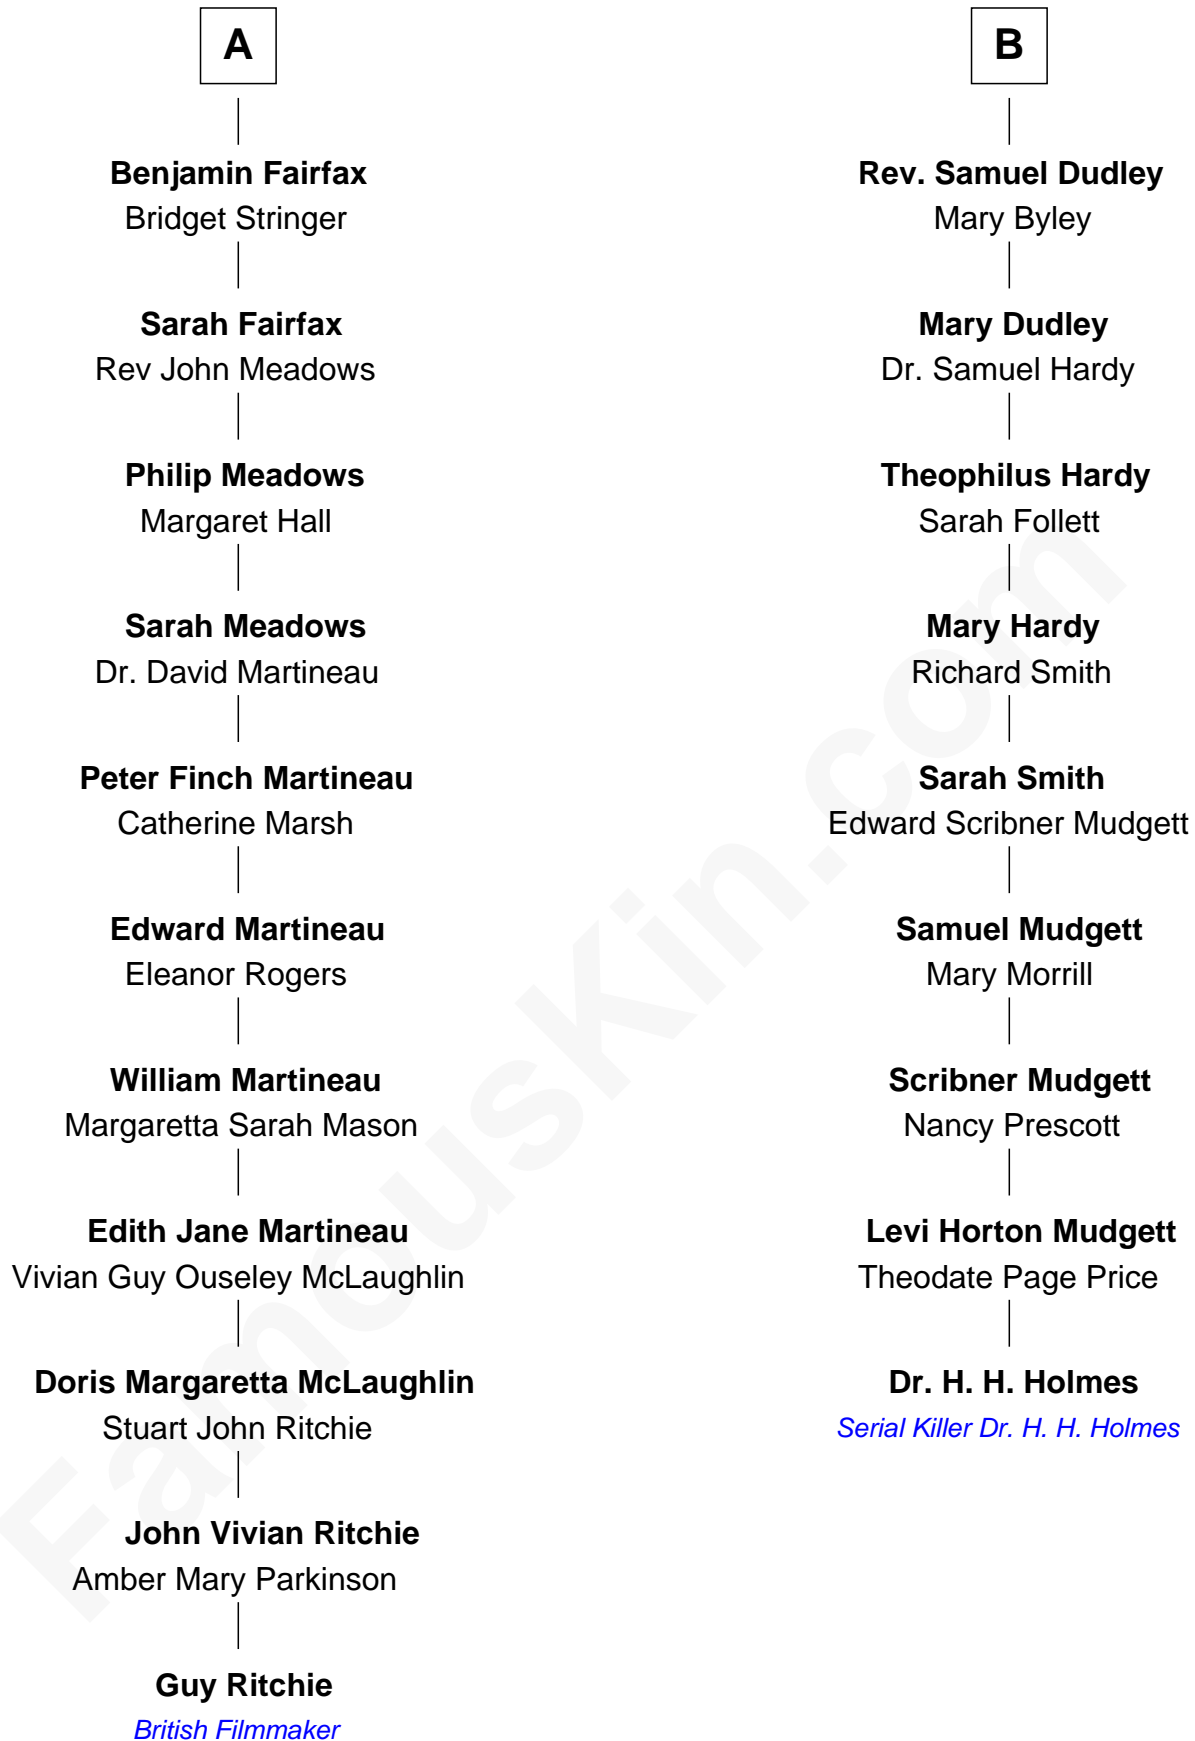

FamousKin.com Relationship Chart of

Guy Ritchie

British Filmmaker

15th cousin 2 times removed of

Dr. H. H. Holmes

Serial Killer aka "Devil in the White City"

Guy Ritchie photo by [Georges Biard](#) (CC BY-SA 3.0)