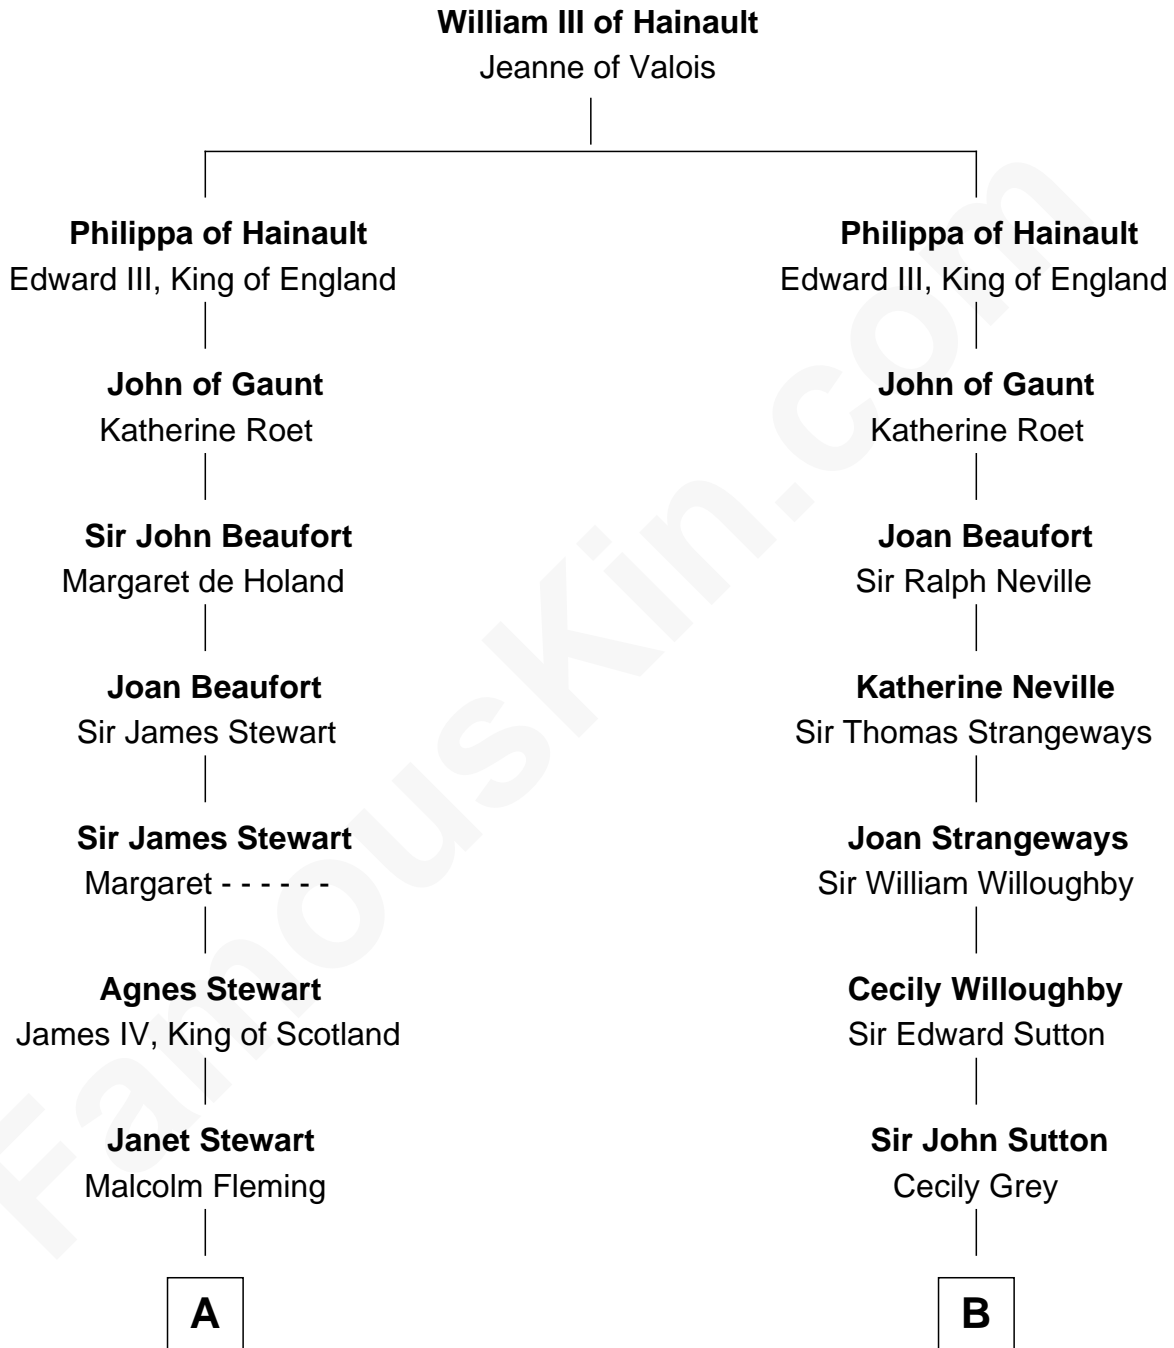

FamousKin.com Relationship Chart of

Guy Ritchie

British Filmmaker

18th cousin 2 times removed of

Dr. H. H. Holmes

Serial Killer aka "Devil in the White City"

C

Vivian Guy Ouseley McLaughlin

Edith Jane Martineau

Doris Margaretta McLaughlin

Stuart John Ritchie

John Vivian Ritchie

Amber Mary Parkinson

Guy Ritchie

British Filmmaker

D

Levi Horton Mudgett

Theodate Page Price

Dr. H. H. Holmes

Serial Killer Dr. H. H. Holmes