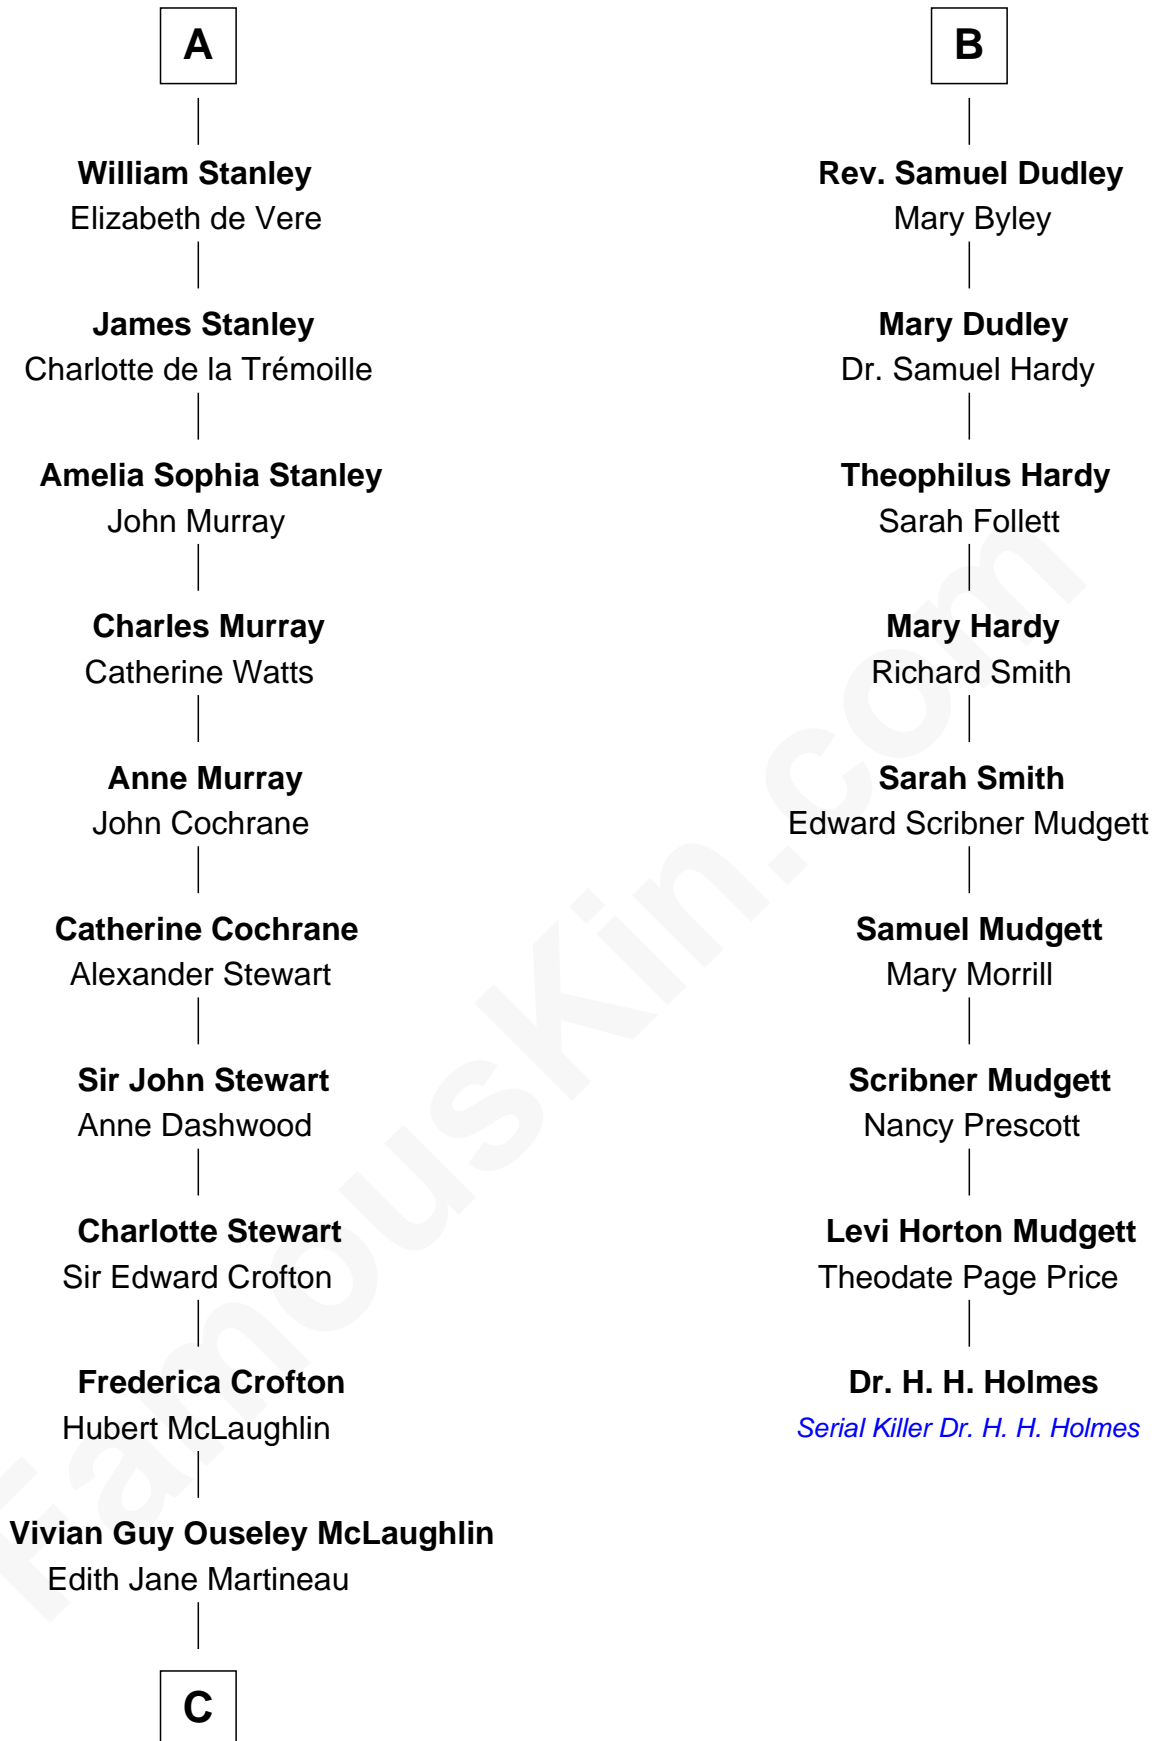

# FamousKin.com Relationship Chart of

**Guy Ritchie**

*British Filmmaker*

15th cousin 4 times removed of

**Dr. H. H. Holmes**

*Serial Killer aka "Devil in the White City"*

**C**

**Doris Margaretta McLaughlin**

Stuart John Ritchie

**John Vivian Ritchie**

Amber Mary Parkinson

**Guy Ritchie**

*British Filmmaker*

FamousKin.com