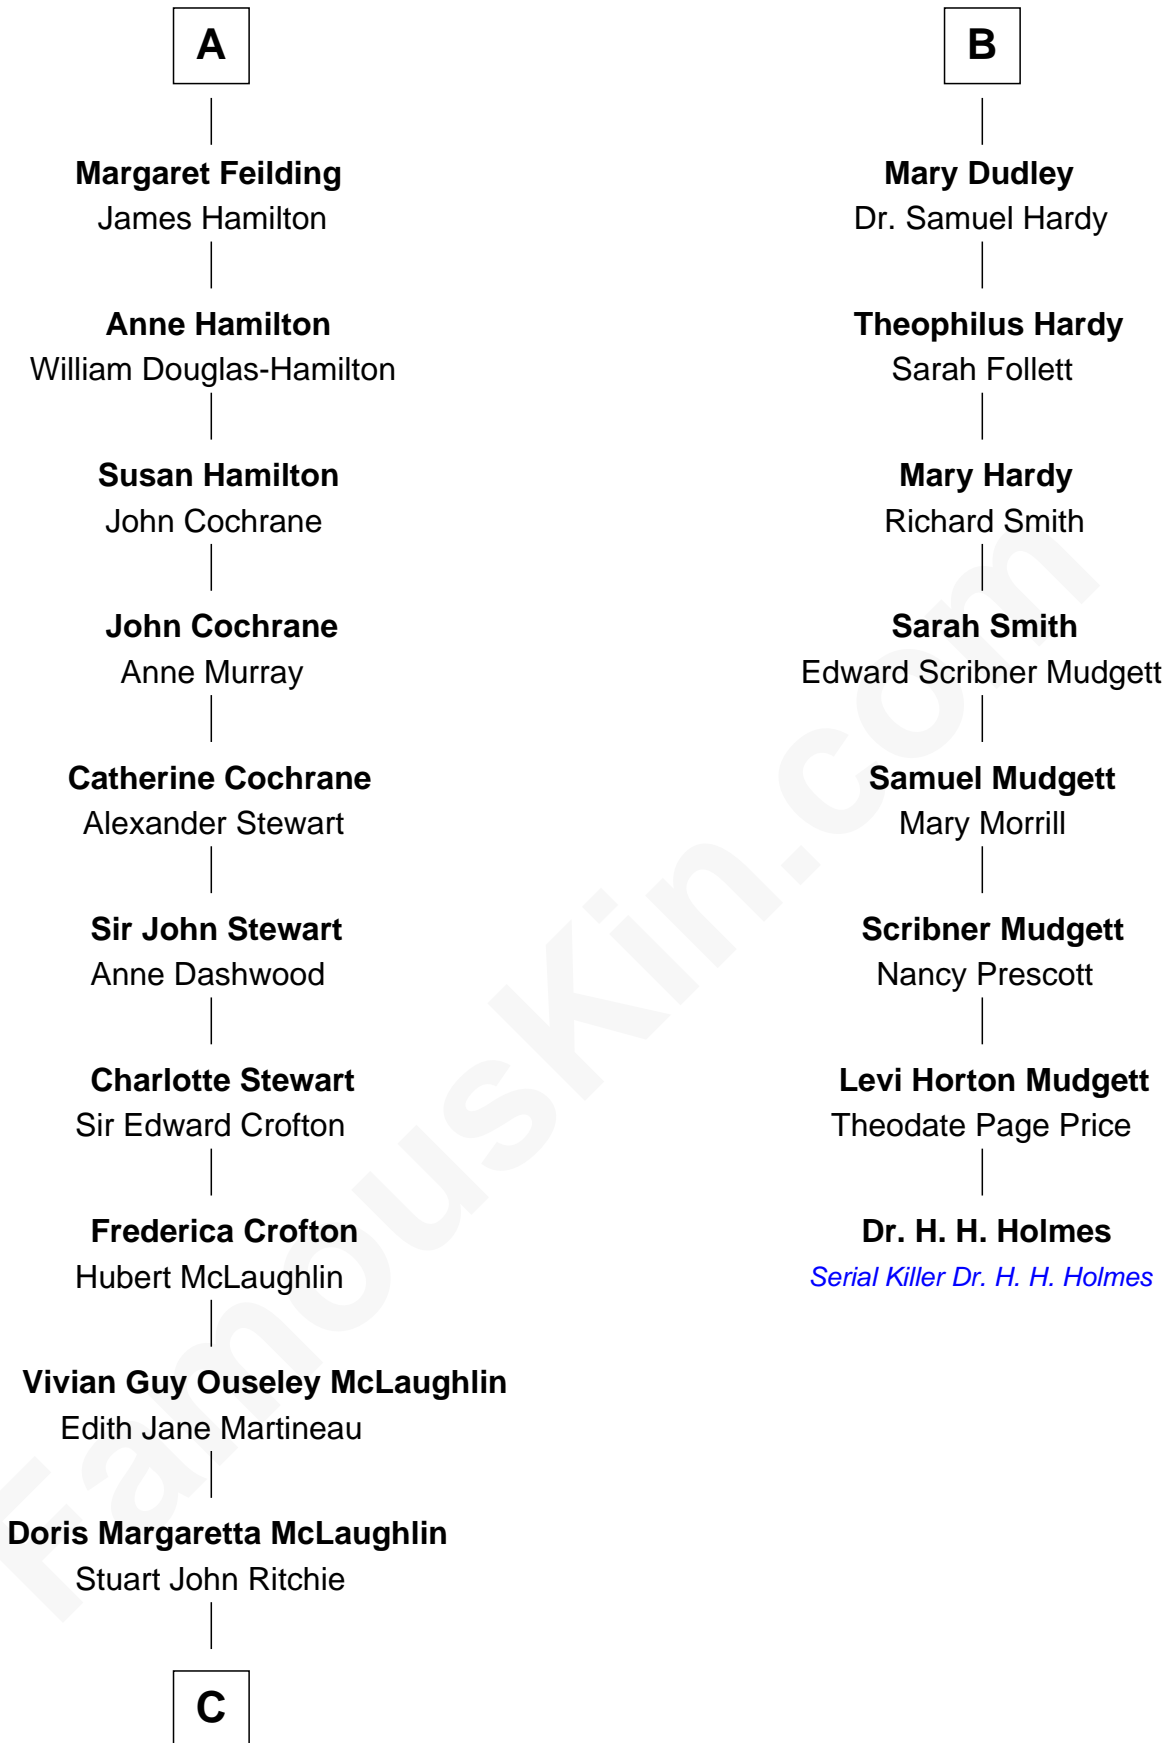

# FamousKin.com Relationship Chart of

**Guy Ritchie**

*British Filmmaker*

14th cousin 4 times removed of

**Dr. H. H. Holmes**

*Serial Killer aka "Devil in the White City"*

**Sir Richard Neville**

Alice Montagu

**Alice de Neville**  
Sir Henry FitzHugh

**Elizabeth FitzHugh**  
Sir William Parr

**William Parr**  
Mary Salisbury

**Maud Parr**  
Sir Ralph Lane

**Dorothy Lane**  
Sir William Feilding

**Basil Feilding**  
Elizabeth Aston

**William Feilding**  
Susan Villiers

**A**

**Katherine Neville**  
William Bonville

**Cecily Bonville**  
Thomas Grey

**Cecily Grey**  
Sir John Sutton

**Sir Henry Dudley**  
----- Ashton

Probable

**Roger Dudley**  
Susanna Thorne

**Gov. Thomas Dudley**  
Dorothy York

**Rev. Samuel Dudley**  
Mary Byley

**B**

**C**

—  
**John Vivian Ritchie**  
Amber Mary Parkinson

—  
**Guy Ritchie**  
*British Filmmaker*

FamousKin.com