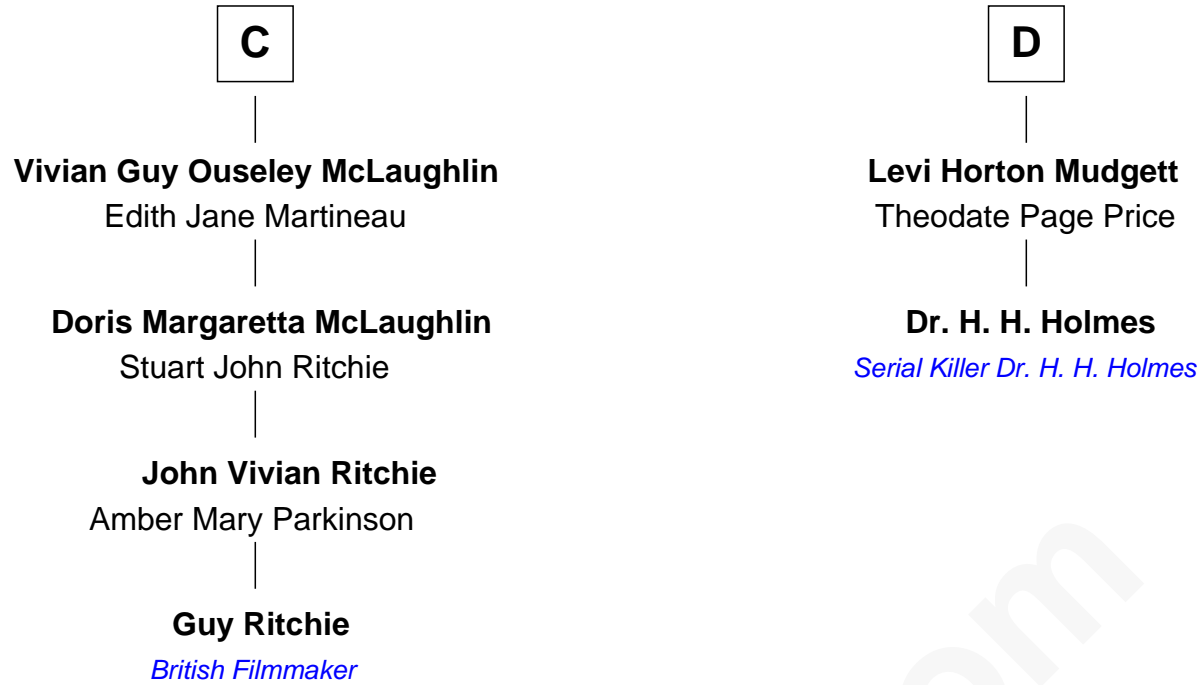

# FamousKin.com Relationship Chart of

**Guy Ritchie**

*British Filmmaker*

18th cousin 2 times removed of

**Dr. H. H. Holmes**

*Serial Killer aka "Devil in the White City"*

FamousKin.com