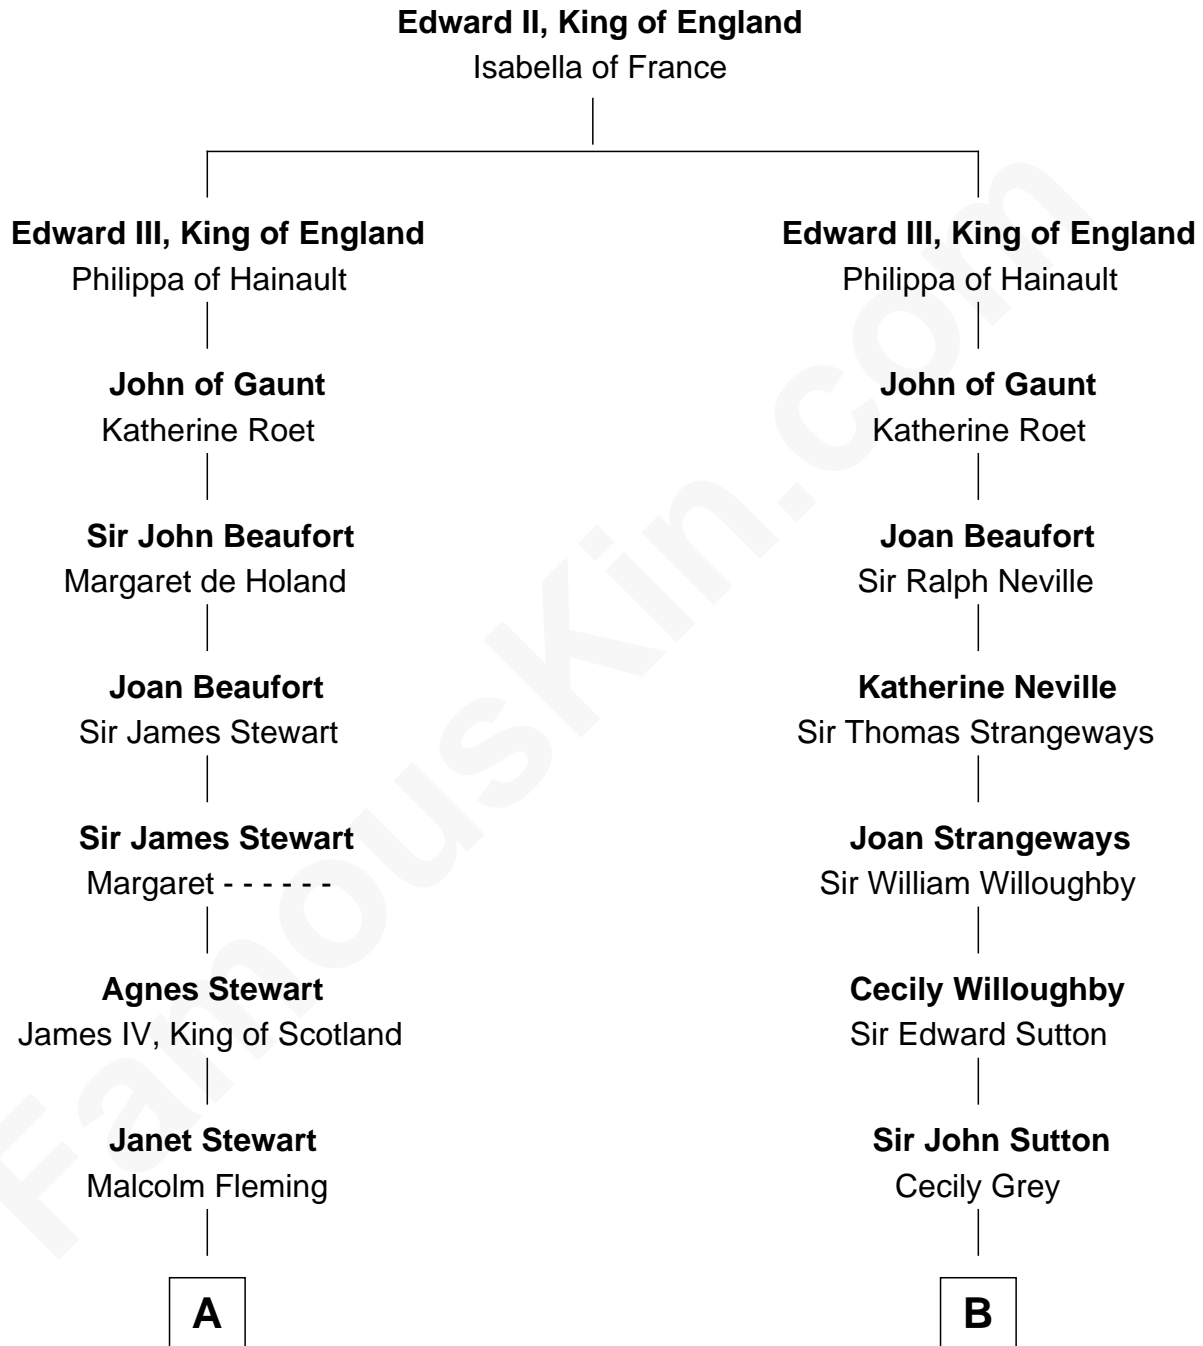

# FamousKin.com Relationship Chart of

**Guy Ritchie**

*British Filmmaker*

18th cousin 2 times removed of

**Dr. H. H. Holmes**

*Serial Killer aka "Devil in the White City"*

FamousKin.com