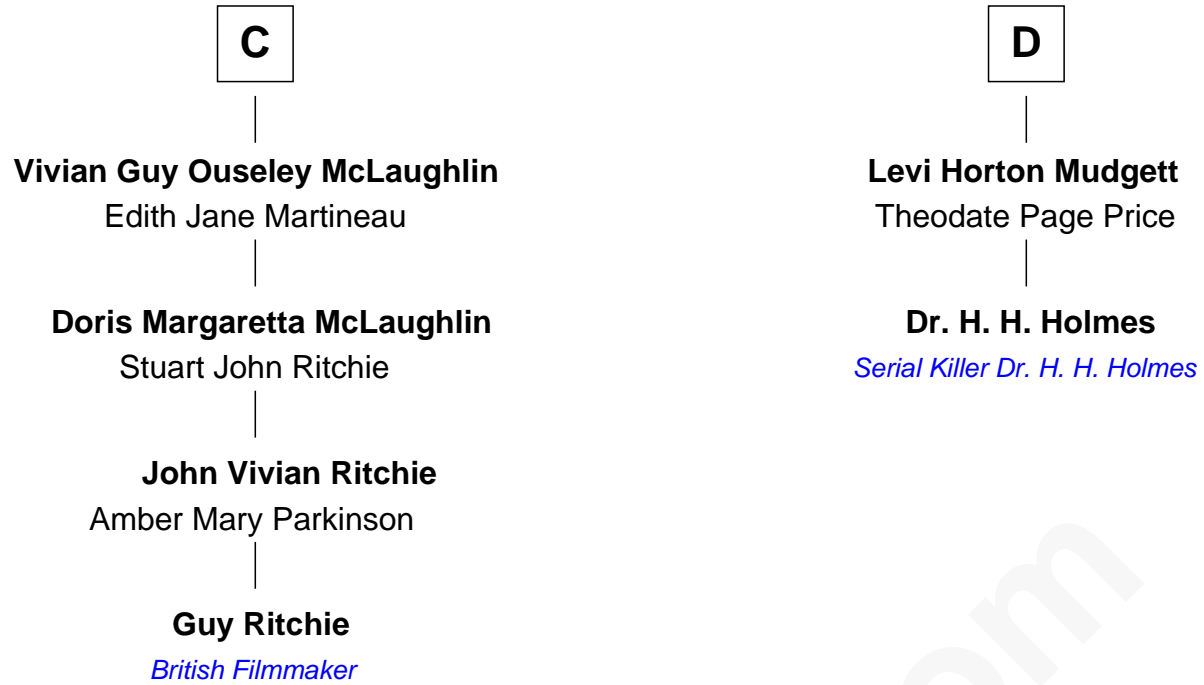

FamousKin.com Relationship Chart of

Guy Ritchie

British Filmmaker

18th cousin 2 times removed of

Dr. H. H. Holmes

Serial Killer aka "Devil in the White City"

Edmund Fitzalan

Alice de Warenne

Richard Fitzalan
Eleanor Plantagenet

Alice Fitzalan
Sir Thomas de Holand

Margaret de Holand
Sir John Beaufort

Joan Beaufort
Sir James Stewart

Sir James Stewart
Margaret - - - - -

Agnes Stewart
James IV, King of Scotland

Janet Stewart
Malcolm Fleming

A

Richard Fitzalan
Eleanor Plantagenet

Alice Fitzalan
Sir Thomas de Holand

Eleanor Holand
Edward Cherleton

Joyce Cherleton
Sir John Tiptoft

Joyce Tiptoft
Sir Edmund Sutton

Sir Edward Sutton
Cecily Willoughby

Sir John Sutton
Cecily Grey

B

FamousKin.com