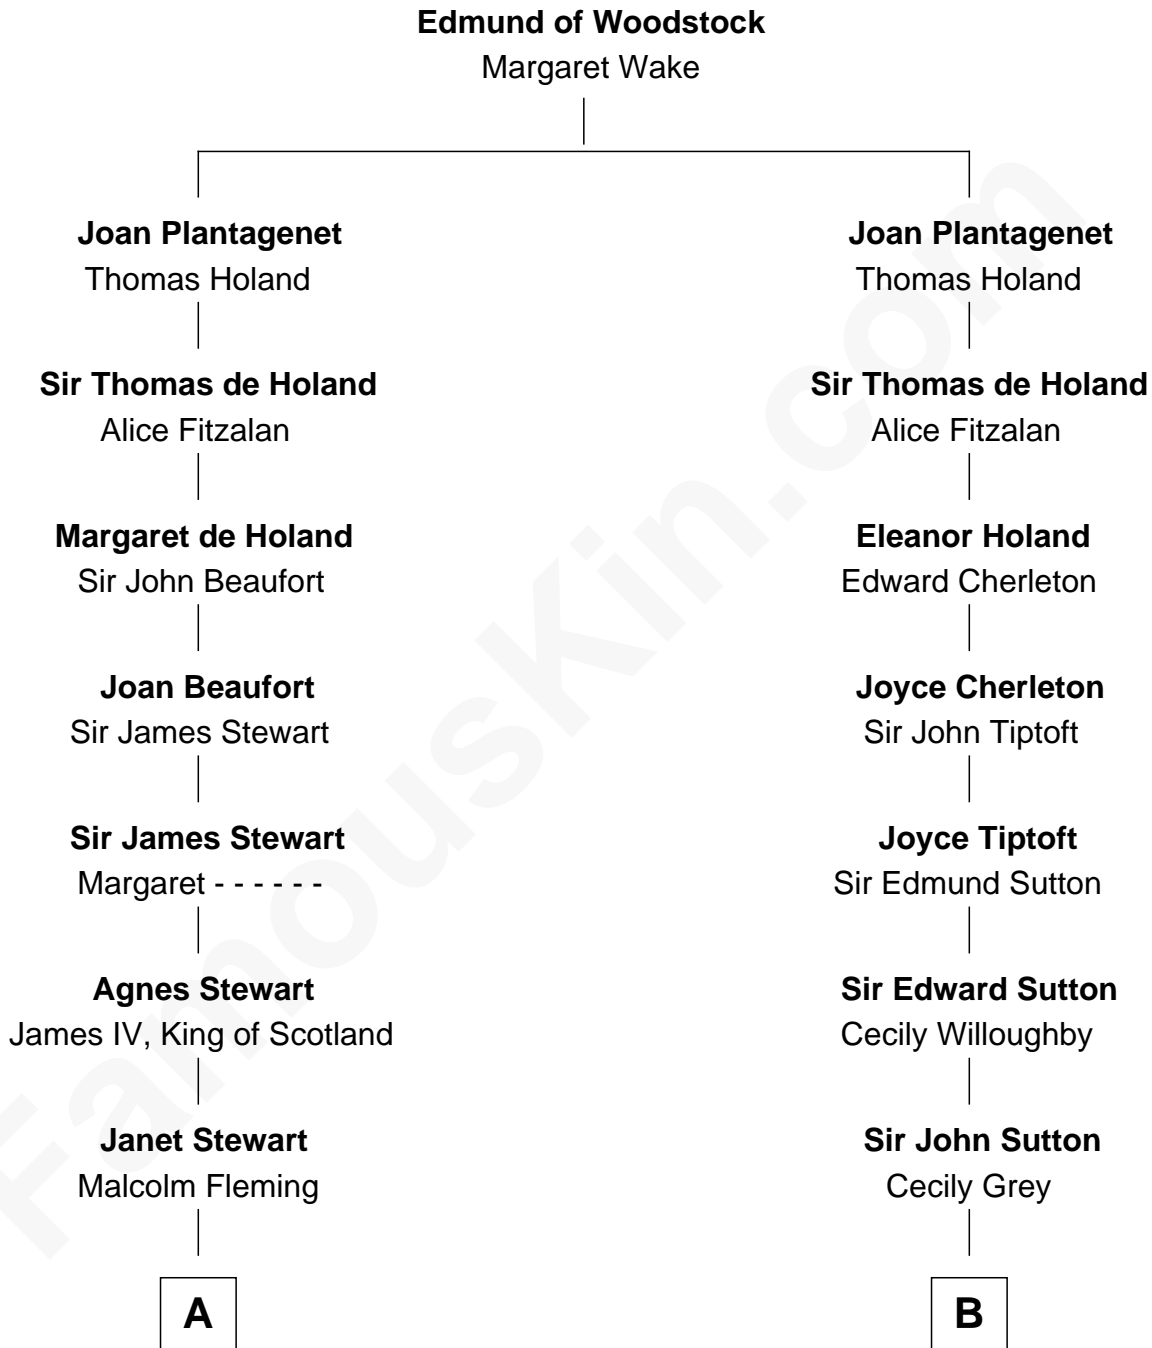

# FamousKin.com Relationship Chart of

**Guy Ritchie**

*British Filmmaker*

18th cousin 2 times removed of

**Dr. H. H. Holmes**

*Serial Killer aka "Devil in the White City"*

FamousKin.com