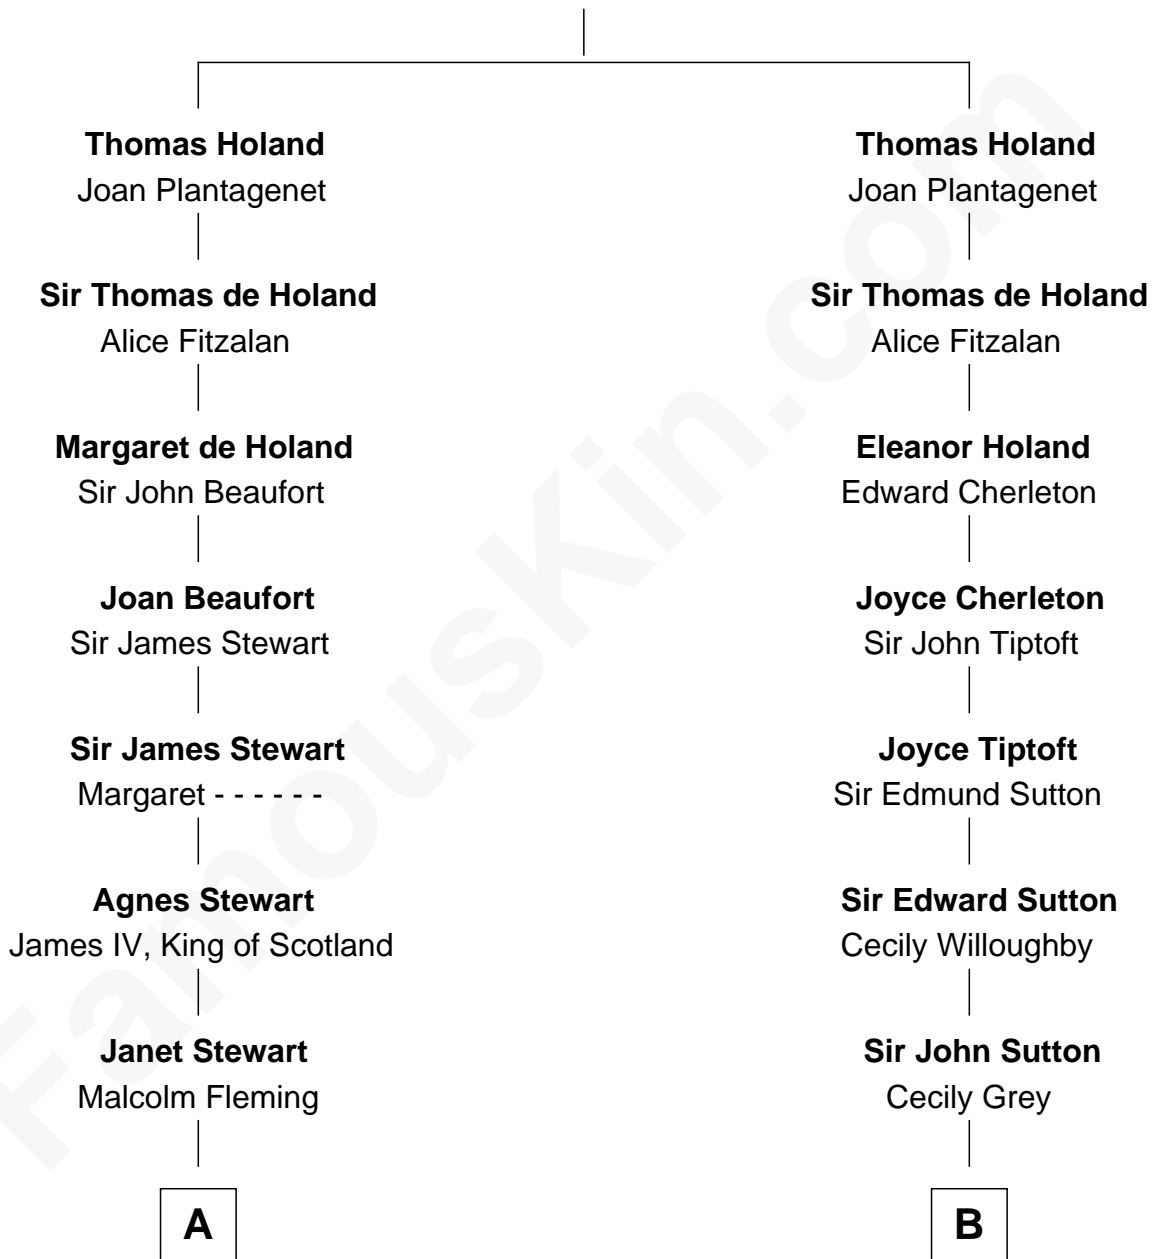

FamousKin.com Relationship Chart of

Guy Ritchie

British Filmmaker

18th cousin 2 times removed of

Dr. H. H. Holmes

Serial Killer aka "Devil in the White City"

Sir Robert de Holland

Maude la Zouche

C

Vivian Guy Ouseley McLaughlin

Edith Jane Martineau

Doris Margaretta McLaughlin

Stuart John Ritchie

John Vivian Ritchie

Amber Mary Parkinson

Guy Ritchie

British Filmmaker

D

Levi Horton Mudgett

Theodate Page Price

Dr. H. H. Holmes

Serial Killer Dr. H. H. Holmes

FamousKin.com