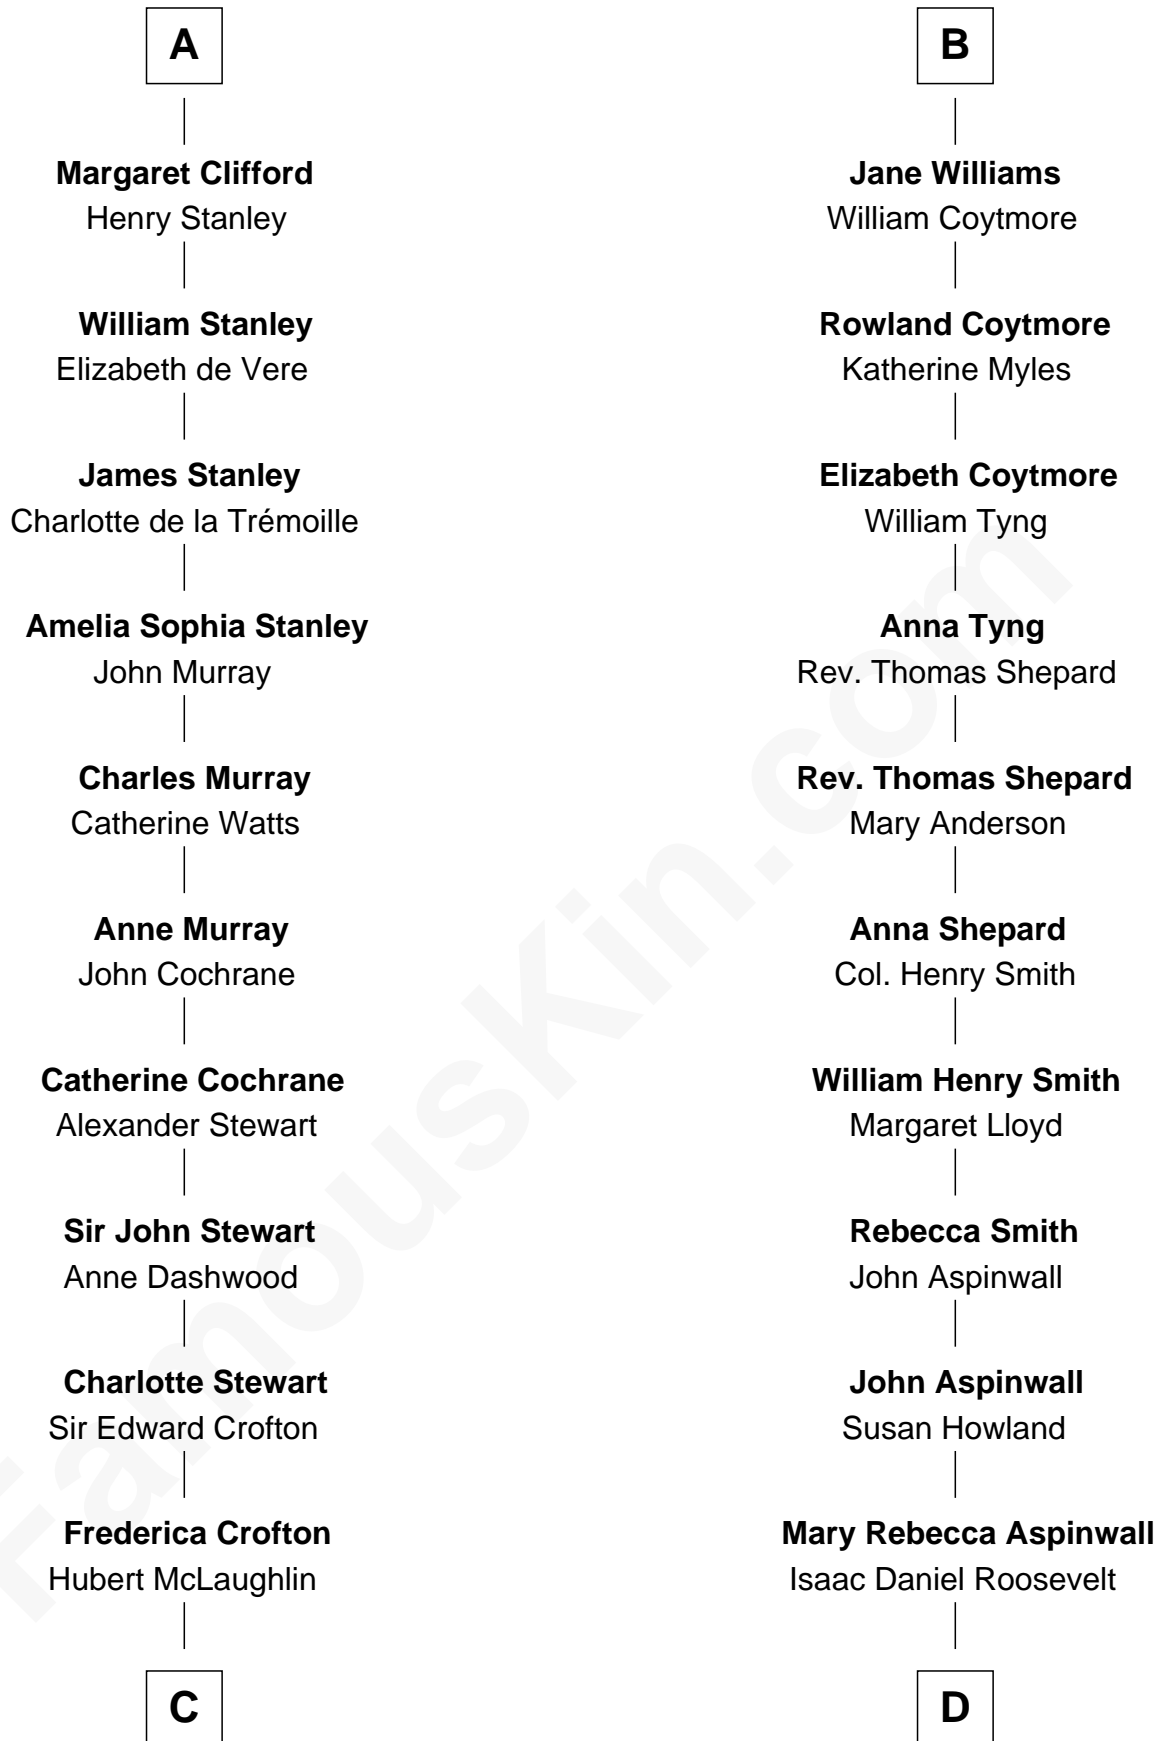

# FamousKin.com Relationship Chart of

**Guy Ritchie**

*British Filmmaker*

18th cousin 2 times removed of

**Franklin D. Roosevelt**

*32nd U.S. President*

**Goronwy ap Ednyfed**

FamousKin.com