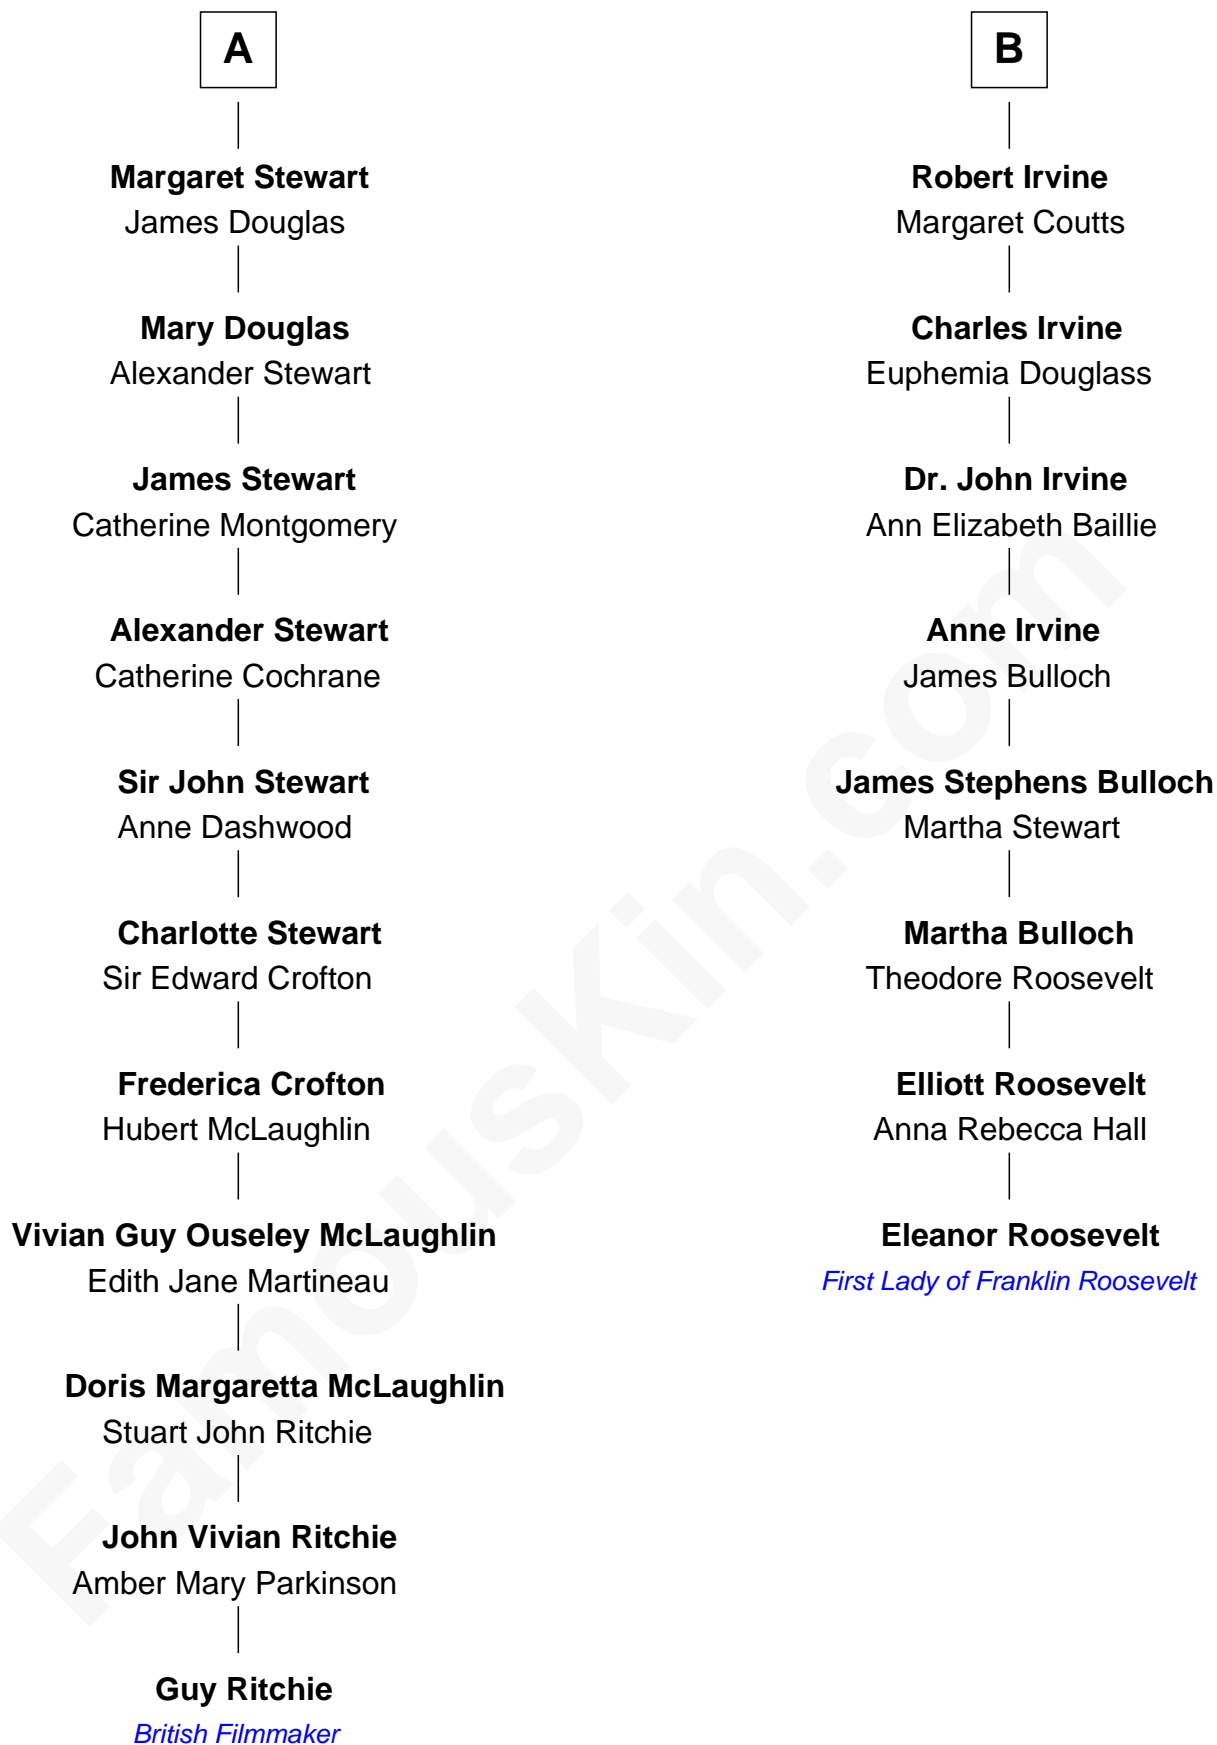

FamousKin.com Relationship Chart of

Guy Ritchie

British Filmmaker

14th cousin 3 times removed of

Eleanor Roosevelt

First Lady of President Franklin D. Roosevelt

George Douglas

Mary Stewart

Guy Ritchie photo by [Georges Biard](#) (CC BY-SA 3.0)