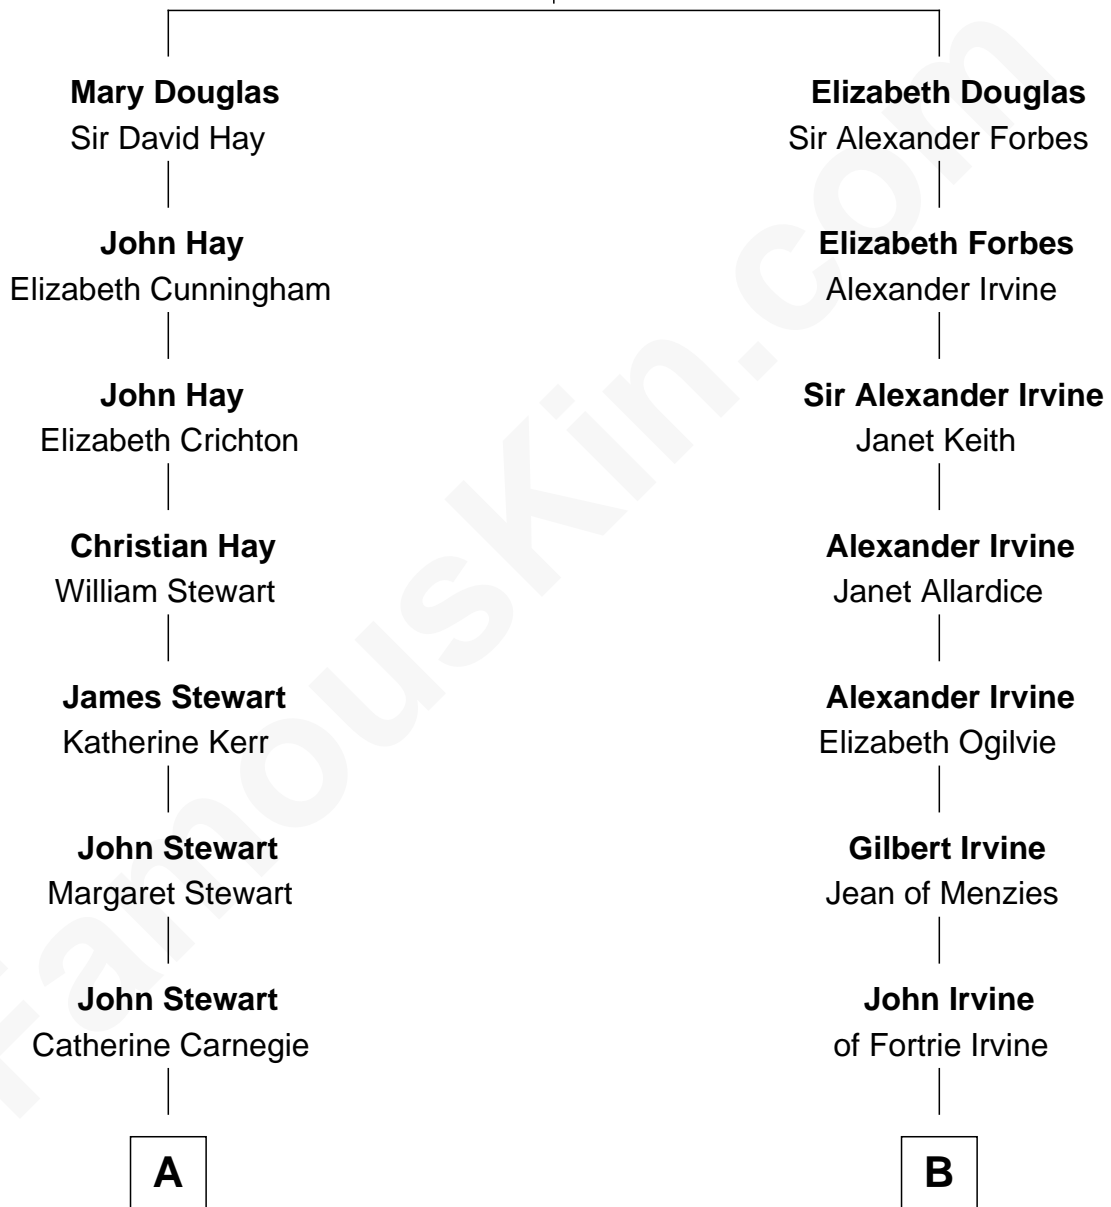

FamousKin.com Relationship Chart of

Guy Ritchie

British Filmmaker

14th cousin 3 times removed of

Eleanor Roosevelt

First Lady of President Franklin D. Roosevelt

George Douglas

Mary Stewart

Guy Ritchie photo by [Georges Biard](#) (CC BY-SA 3.0)