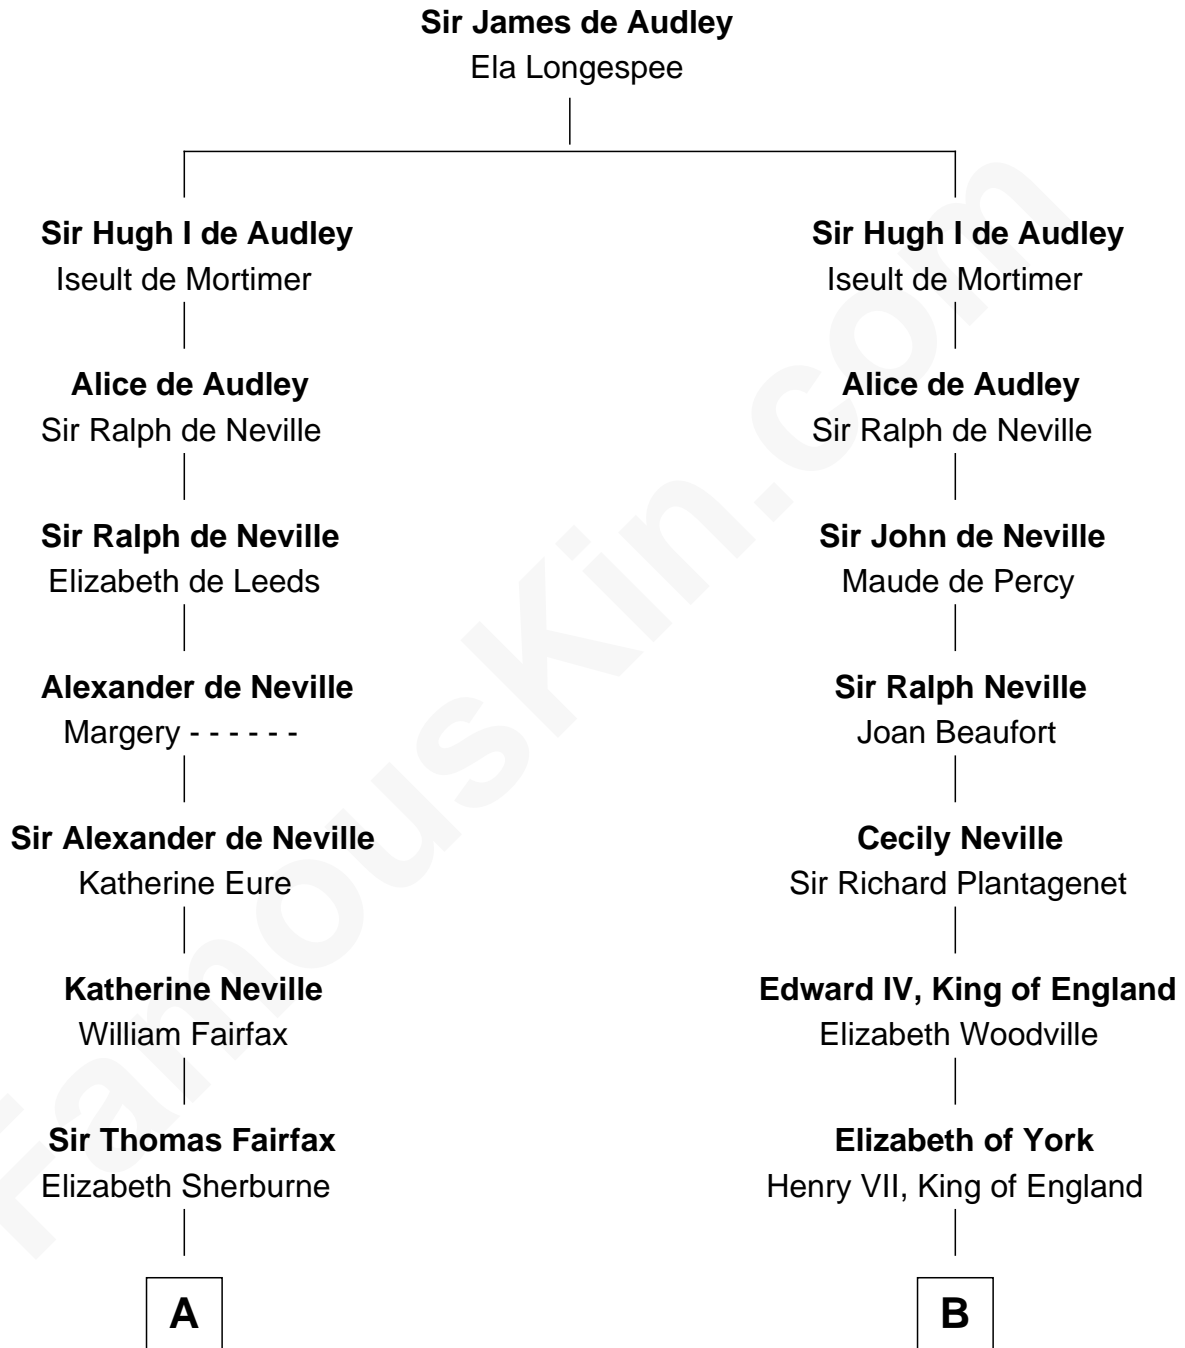

FamousKin.com Relationship Chart of

Guy Ritchie
British Filmmaker

21st cousin of

Eleanor Roosevelt

First Lady of President Franklin D. Roosevelt

C

William Martineau
Margaretta Sarah Mason

Edith Jane Martineau
Vivian Guy Ouseley McLaughlin

Doris Margaretta McLaughlin
Stuart John Ritchie

John Vivian Ritchie
Amber Mary Parkinson

Guy Ritchie
British Filmmaker

D

Gabriel Ver Planck Ludlow
Elizabeth A. Hunter

Dr. Edward Hunter Ludlow
Elizabeth Livingston

Mary Livingston Ludlow
Valentine Gill Hall

Anna Rebecca Hall
Elliott Roosevelt

Eleanor Roosevelt
First Lady of Franklin Roosevelt