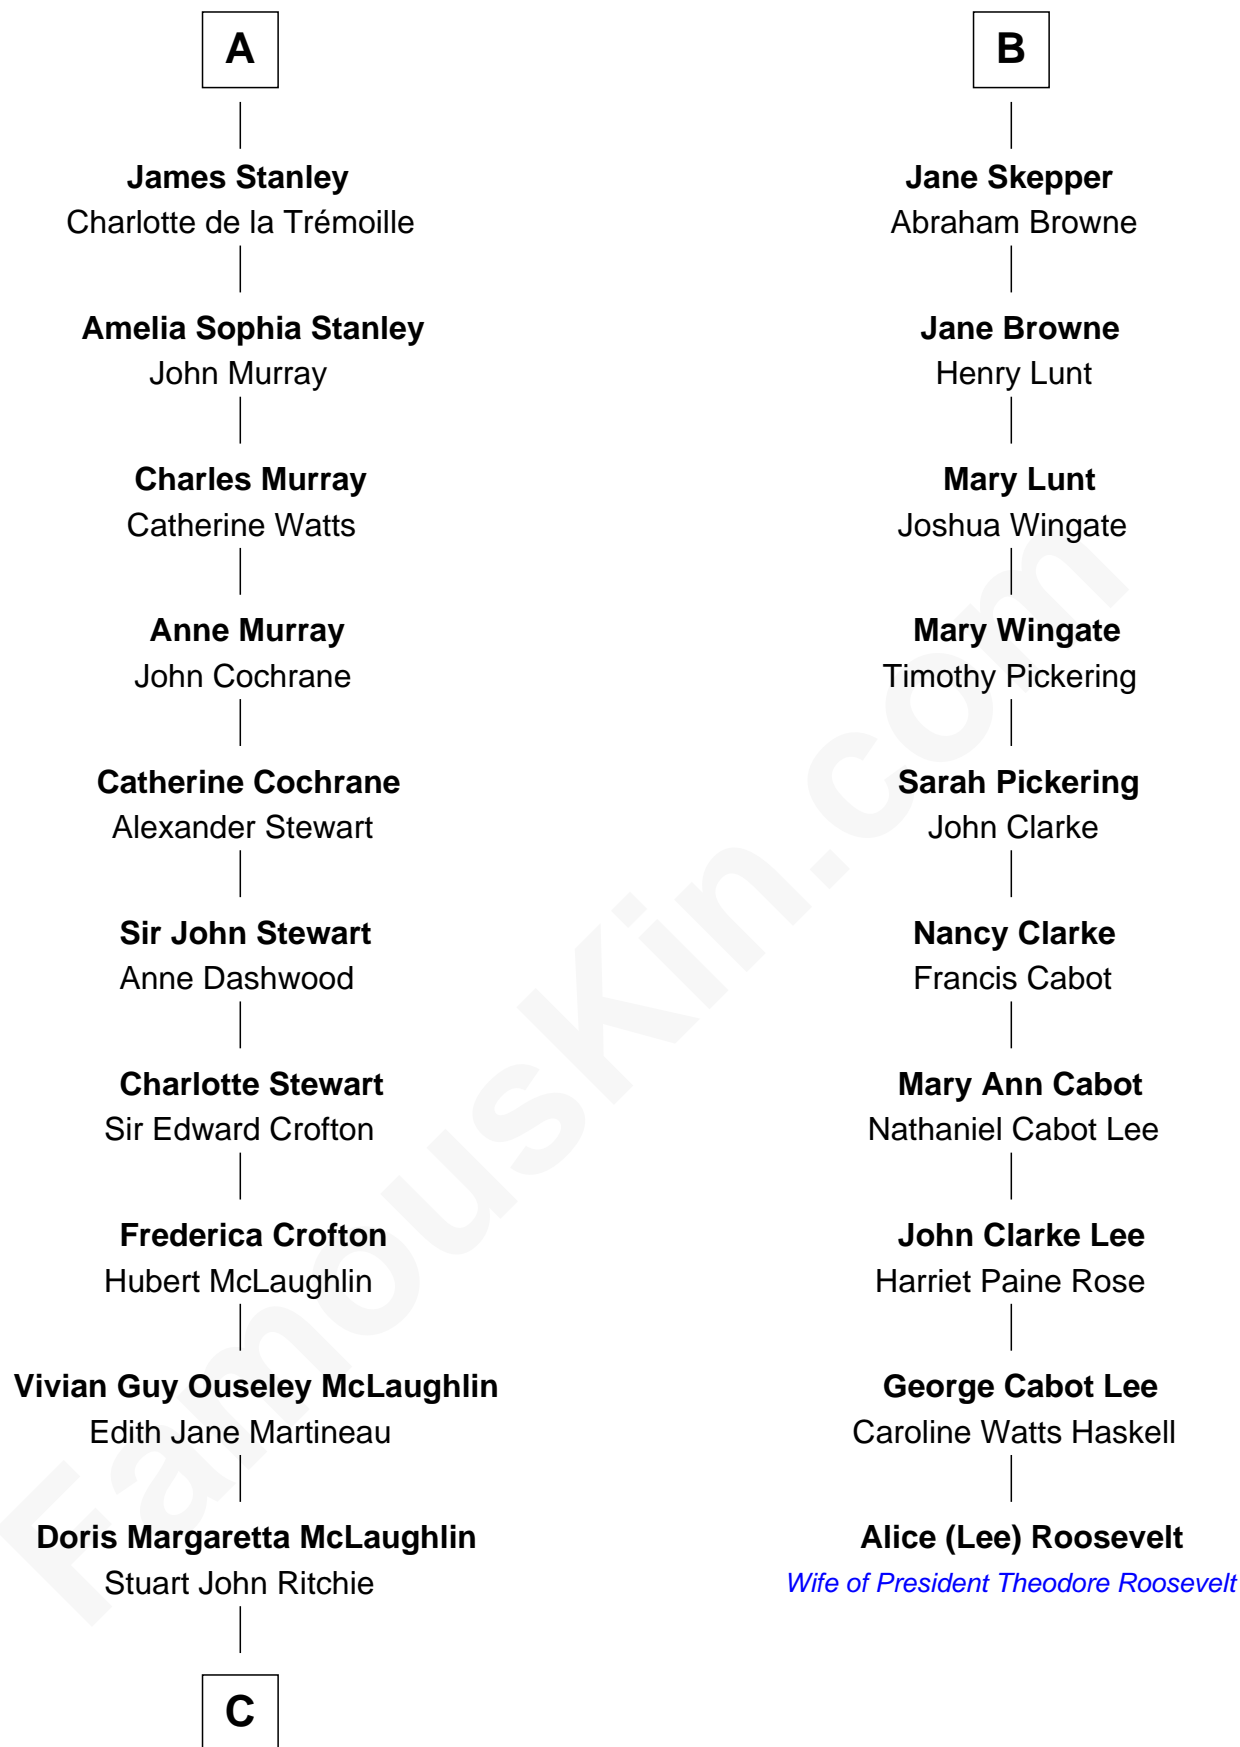

# FamousKin.com Relationship Chart of

**Guy Ritchie**

*British Filmmaker*

16th cousin 2 times removed of

**Alice (Lee) Roosevelt**

*First Wife of President Theodore Roosevelt*

**Sir John Clifford**

Elizabeth Percy

**C**

—  
**John Vivian Ritchie**  
Amber Mary Parkinson

—  
**Guy Ritchie**  
*British Filmmaker*

FamousKin.com