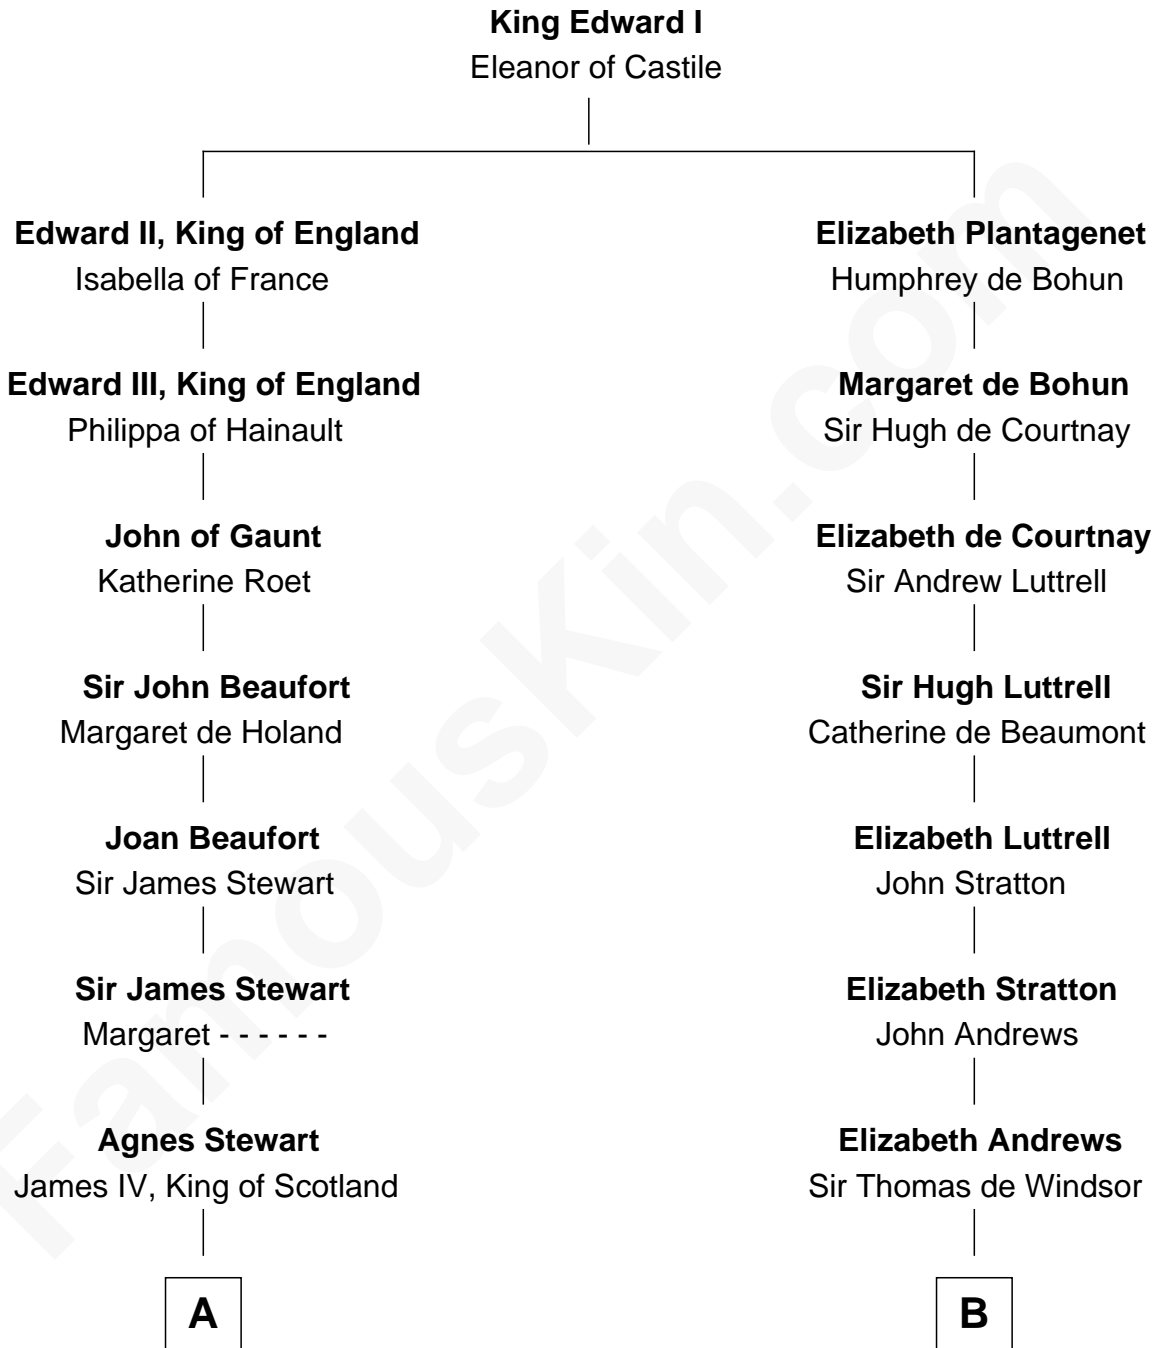

FamousKin.com Relationship Chart of

Guy Ritchie

British Filmmaker

14th cousin 7 times removed of

Carter Braxton

Signer of the Declaration of Independence

C

Frederica Crofton

Hubert McLaughlin

Vivian Guy Ouseley McLaughlin

Edith Jane Martineau

Doris Margaretta McLaughlin

Stuart John Ritchie

John Vivian Ritchie

Amber Mary Parkinson

Guy Ritchie