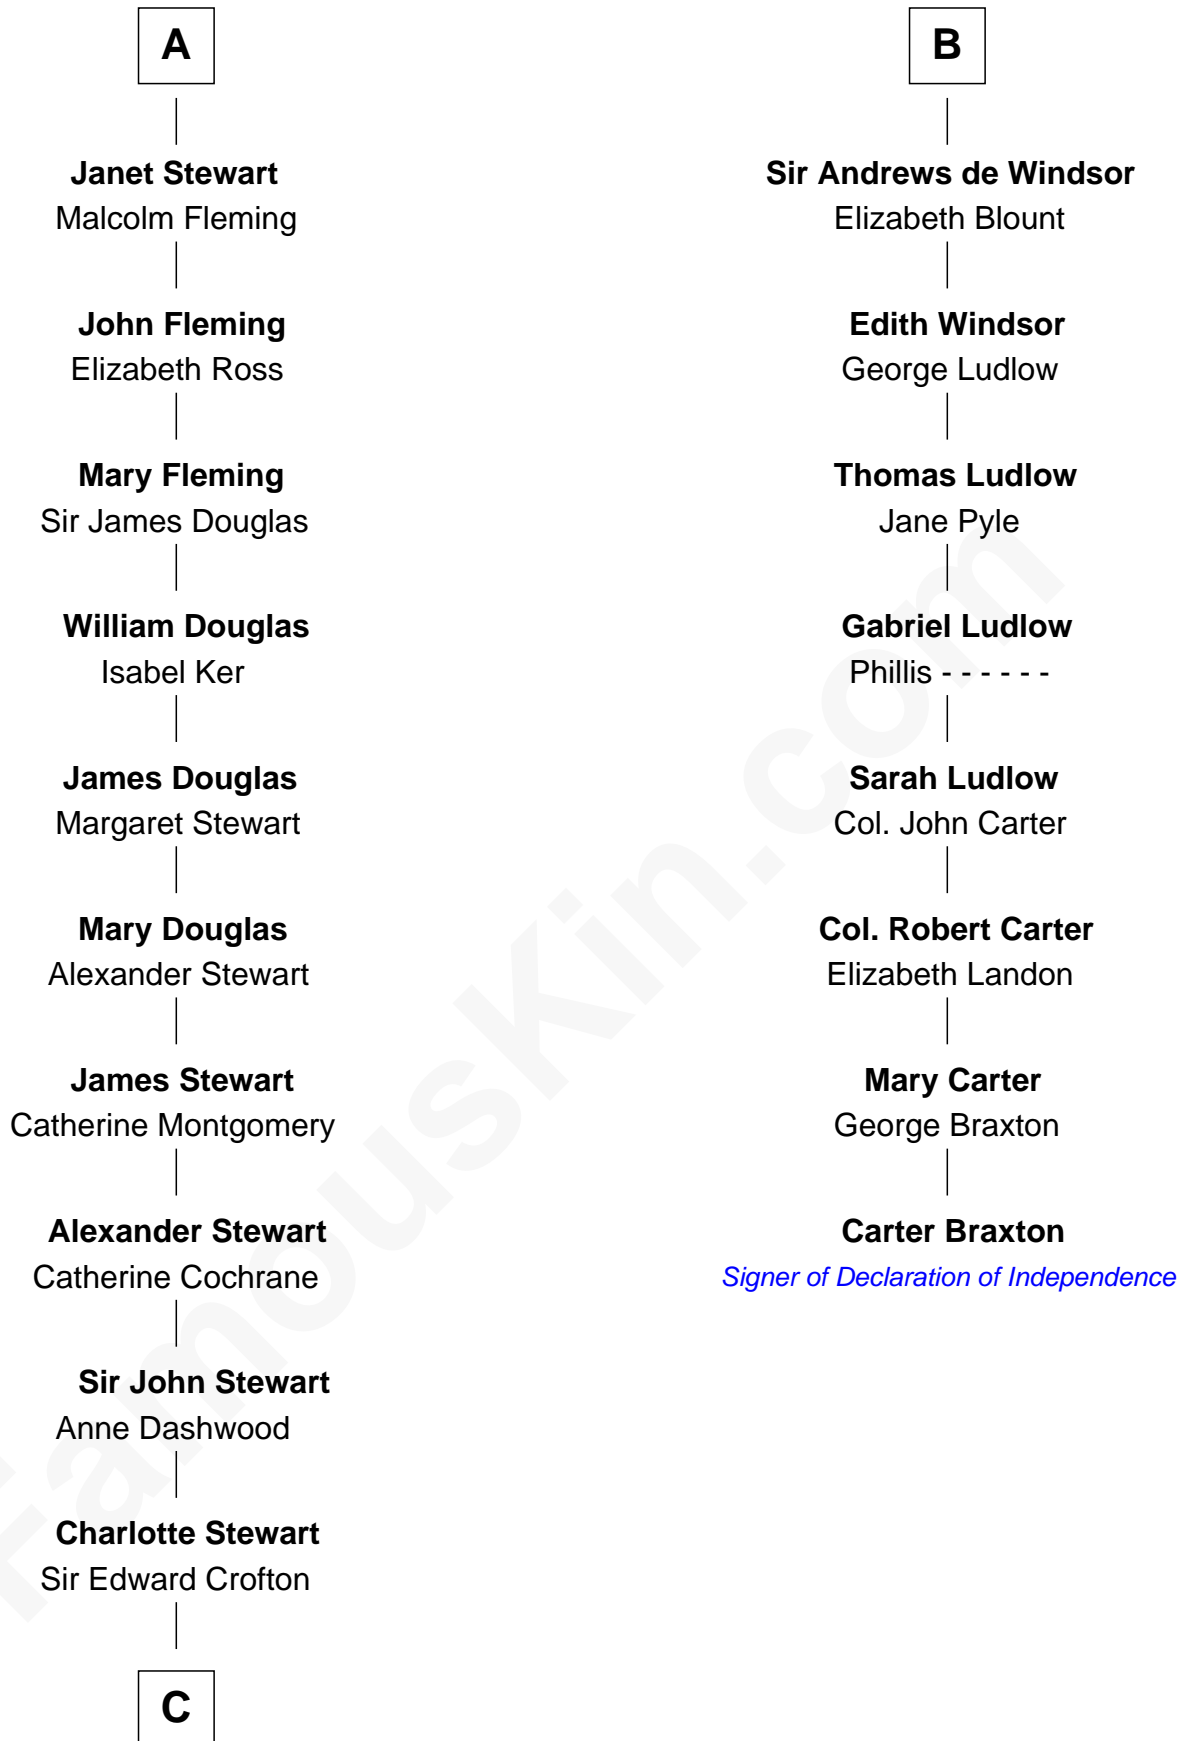

FamousKin.com Relationship Chart of

Guy Ritchie

British Filmmaker

14th cousin 7 times removed of

Carter Braxton

Signer of the Declaration of Independence

C

Frederica Crofton

Hubert McLaughlin

Vivian Guy Ouseley McLaughlin

Edith Jane Martineau

Doris Margaretta McLaughlin

Stuart John Ritchie

John Vivian Ritchie

Amber Mary Parkinson

Guy Ritchie