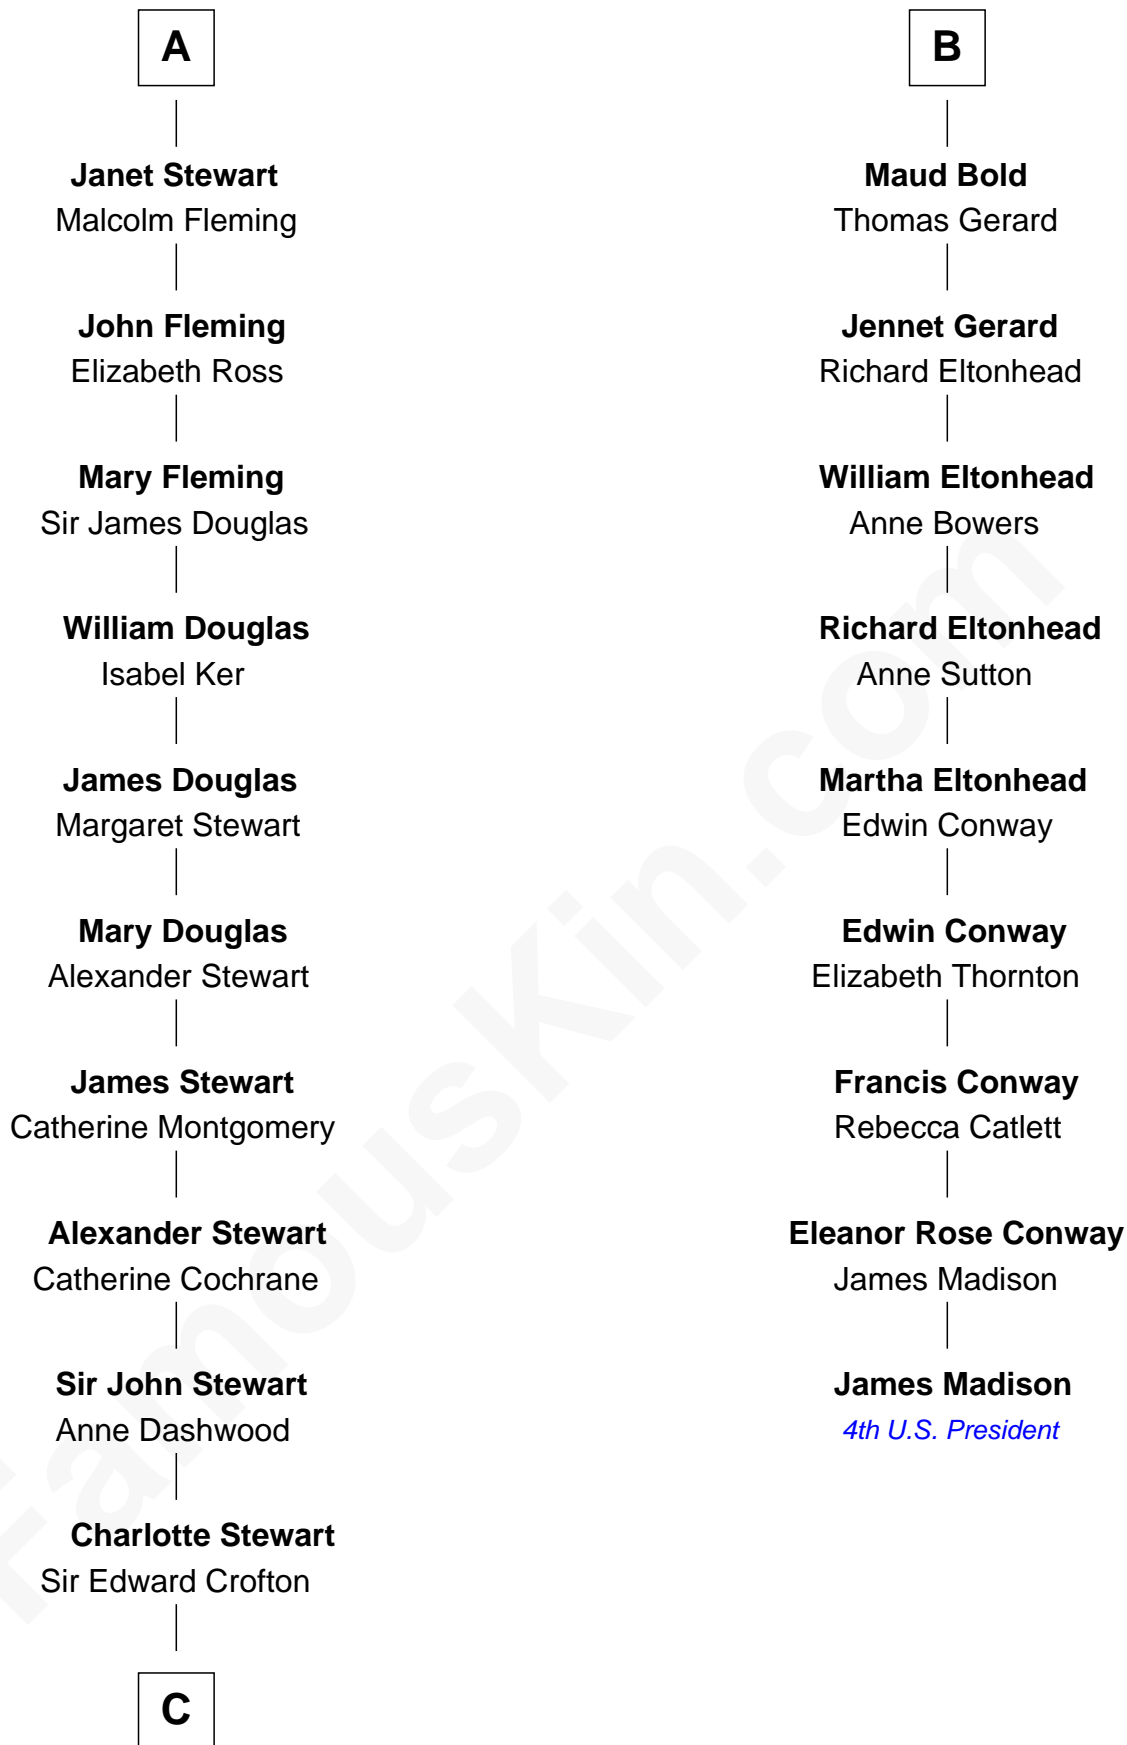

# FamousKin.com Relationship Chart of

**Guy Ritchie**

*British Filmmaker*

15th cousin 6 times removed of

**James Madison**

*4th U.S. President*

**C**

Frederica Crofton

Hubert McLaughlin

Vivian Guy Ouseley McLaughlin

Edith Jane Martineau

Doris Margaretta McLaughlin

Stuart John Ritchie

John Vivian Ritchie

Amber Mary Parkinson

**Guy Ritchie**