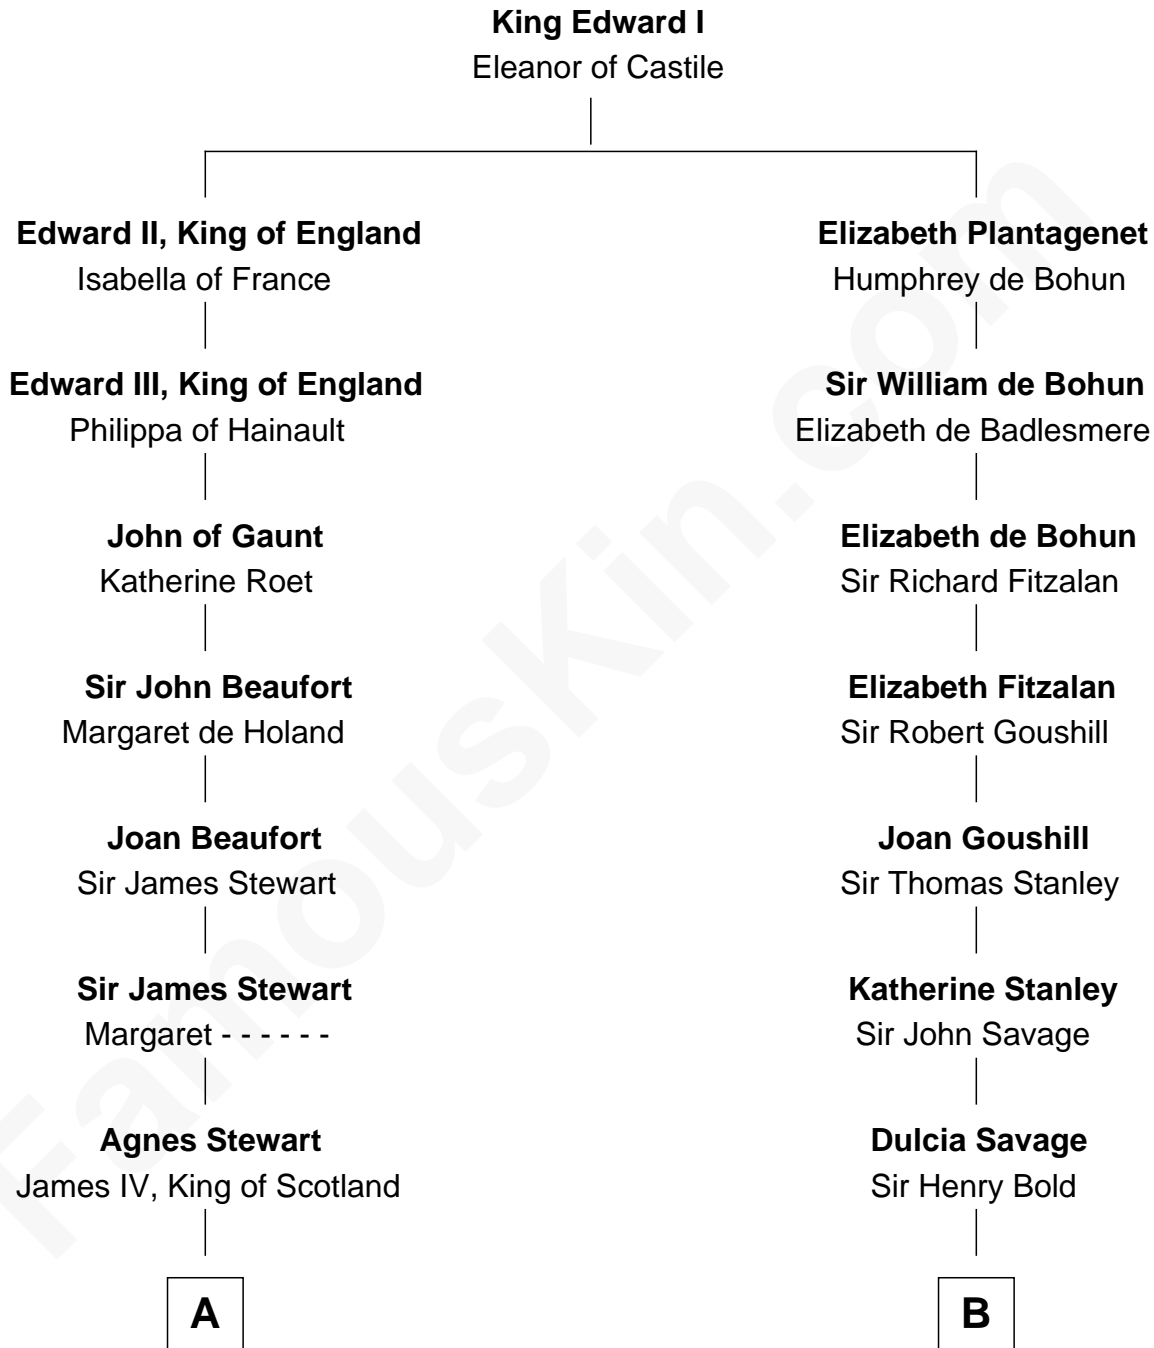

# FamousKin.com Relationship Chart of

**Guy Ritchie**

*British Filmmaker*

15th cousin 6 times removed of

**James Madison**

*4th U.S. President*

**C**

Frederica Crofton

Hubert McLaughlin

Vivian Guy Ouseley McLaughlin

Edith Jane Martineau

Doris Margaretta McLaughlin

Stuart John Ritchie

John Vivian Ritchie

Amber Mary Parkinson

**Guy Ritchie**