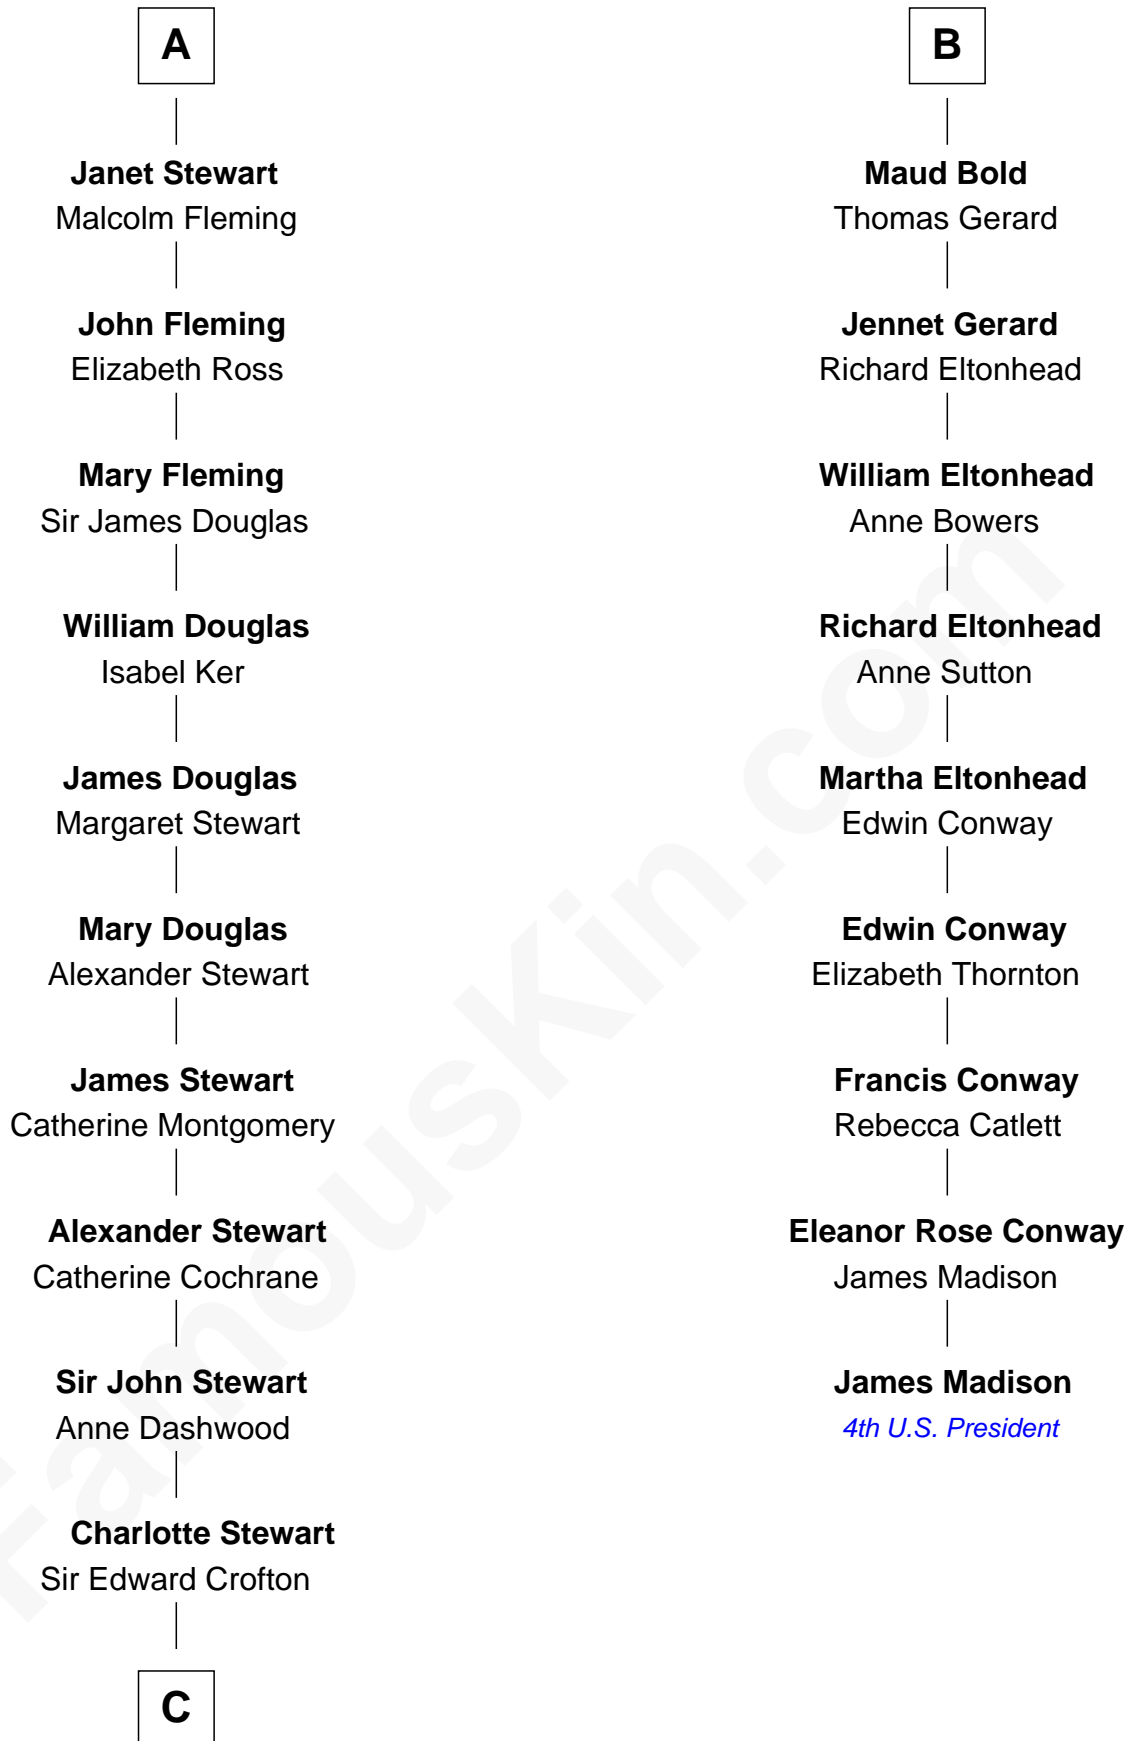

FamousKin.com Relationship Chart of

Guy Ritchie

British Filmmaker

15th cousin 6 times removed of

James Madison

4th U.S. President

Sir Patrick de Chaworth

Isabella de Beauchamp