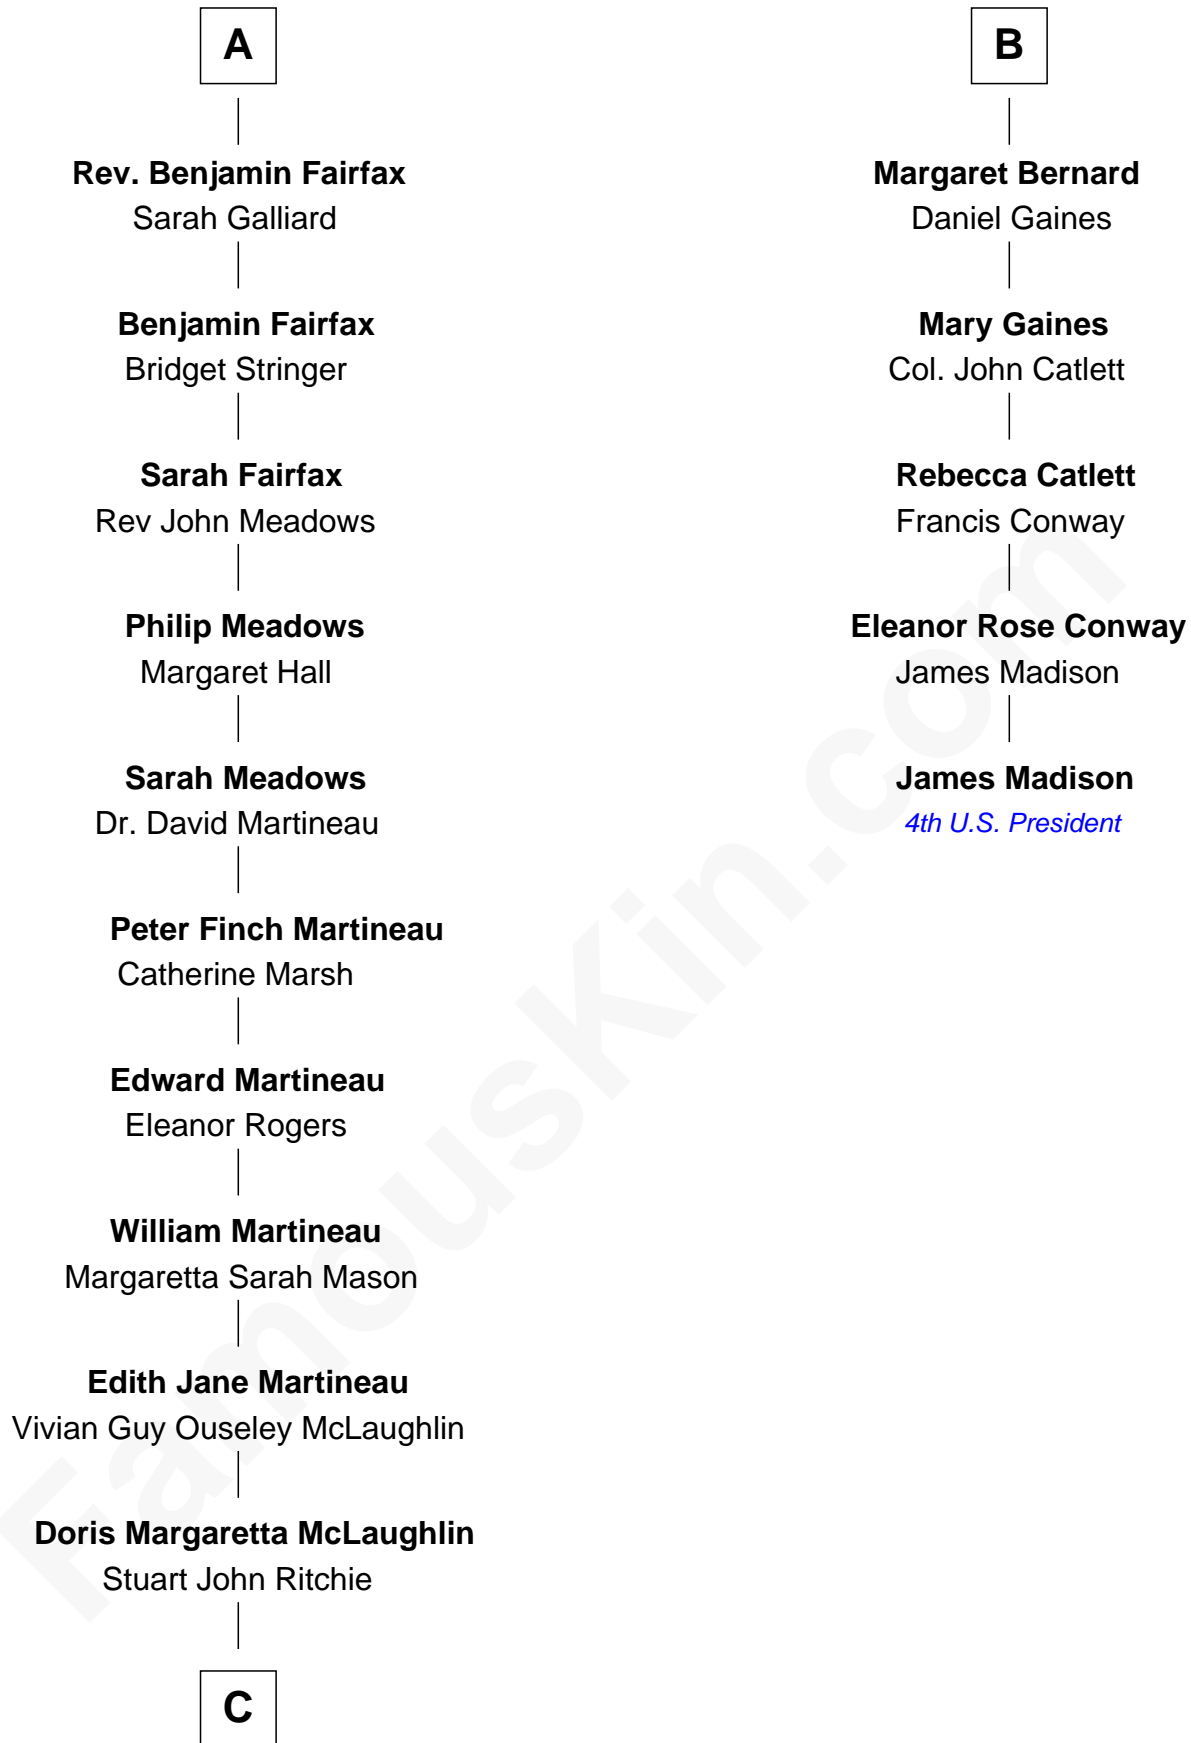

FamousKin.com Relationship Chart of

Guy Ritchie

British Filmmaker

11th cousin 7 times removed of

James Madison

4th U.S. President

Margaret de Stafford

Sir Ralph Neville

C

—
John Vivian Ritchie
Amber Mary Parkinson

—
Guy Ritchie
British Filmmaker

FamousKin.com