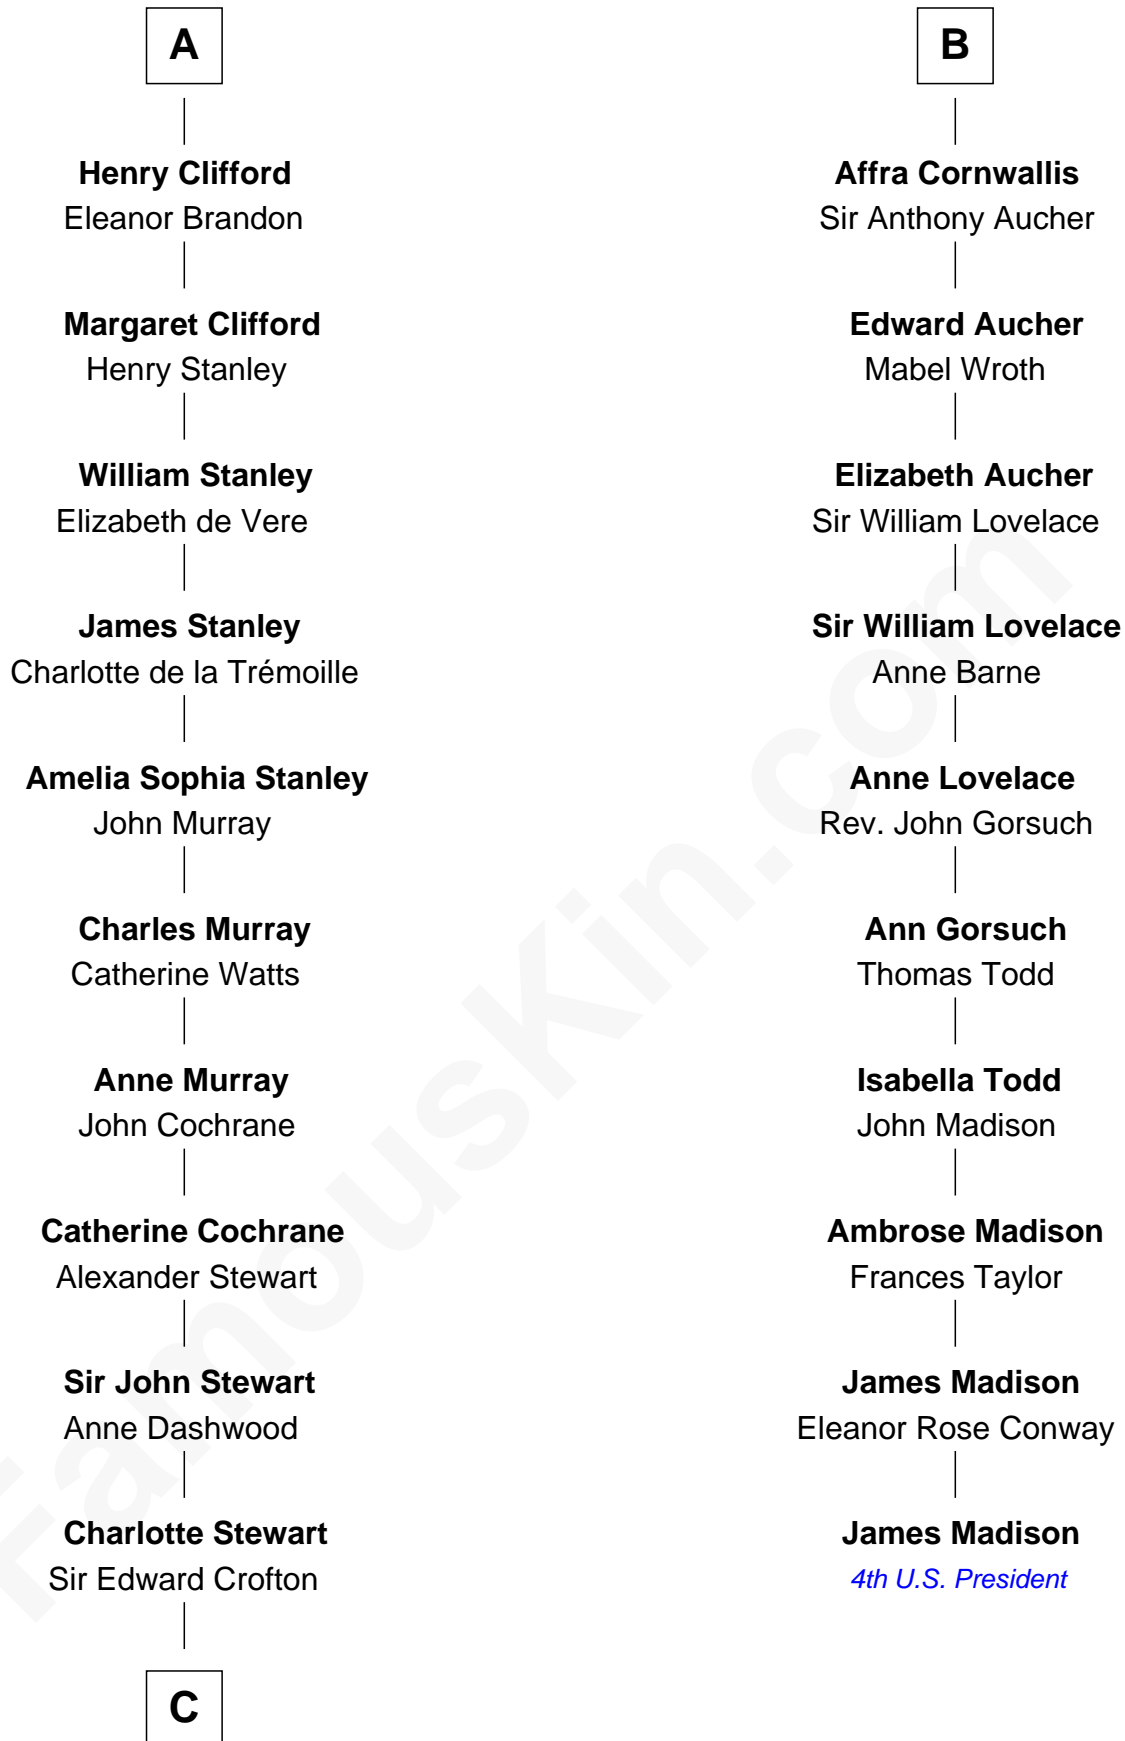

FamousKin.com Relationship Chart of

Guy Ritchie

British Filmmaker

16th cousin 5 times removed of

James Madison

4th U.S. President

Hugh le Despencer

Eleanor de Clare

Eleanor Beaufort

Sir Robert Spencer

Catherine Spencer

Henry Algernon Percy

Margaret Percy

Henry Clifford

A

Isabel le Despencer

Edward Tyrrell

Philippa Tyrrell

Thomas Cornwallis

Sir William Cornwallis

Elizabeth Stanford

B

C

Frederica Crofton

Hubert McLaughlin

Vivian Guy Ouseley McLaughlin

Edith Jane Martineau

Doris Margareta McLaughlin

Stuart John Ritchie

John Vivian Ritchie

Amber Mary Parkinson

Guy Ritchie