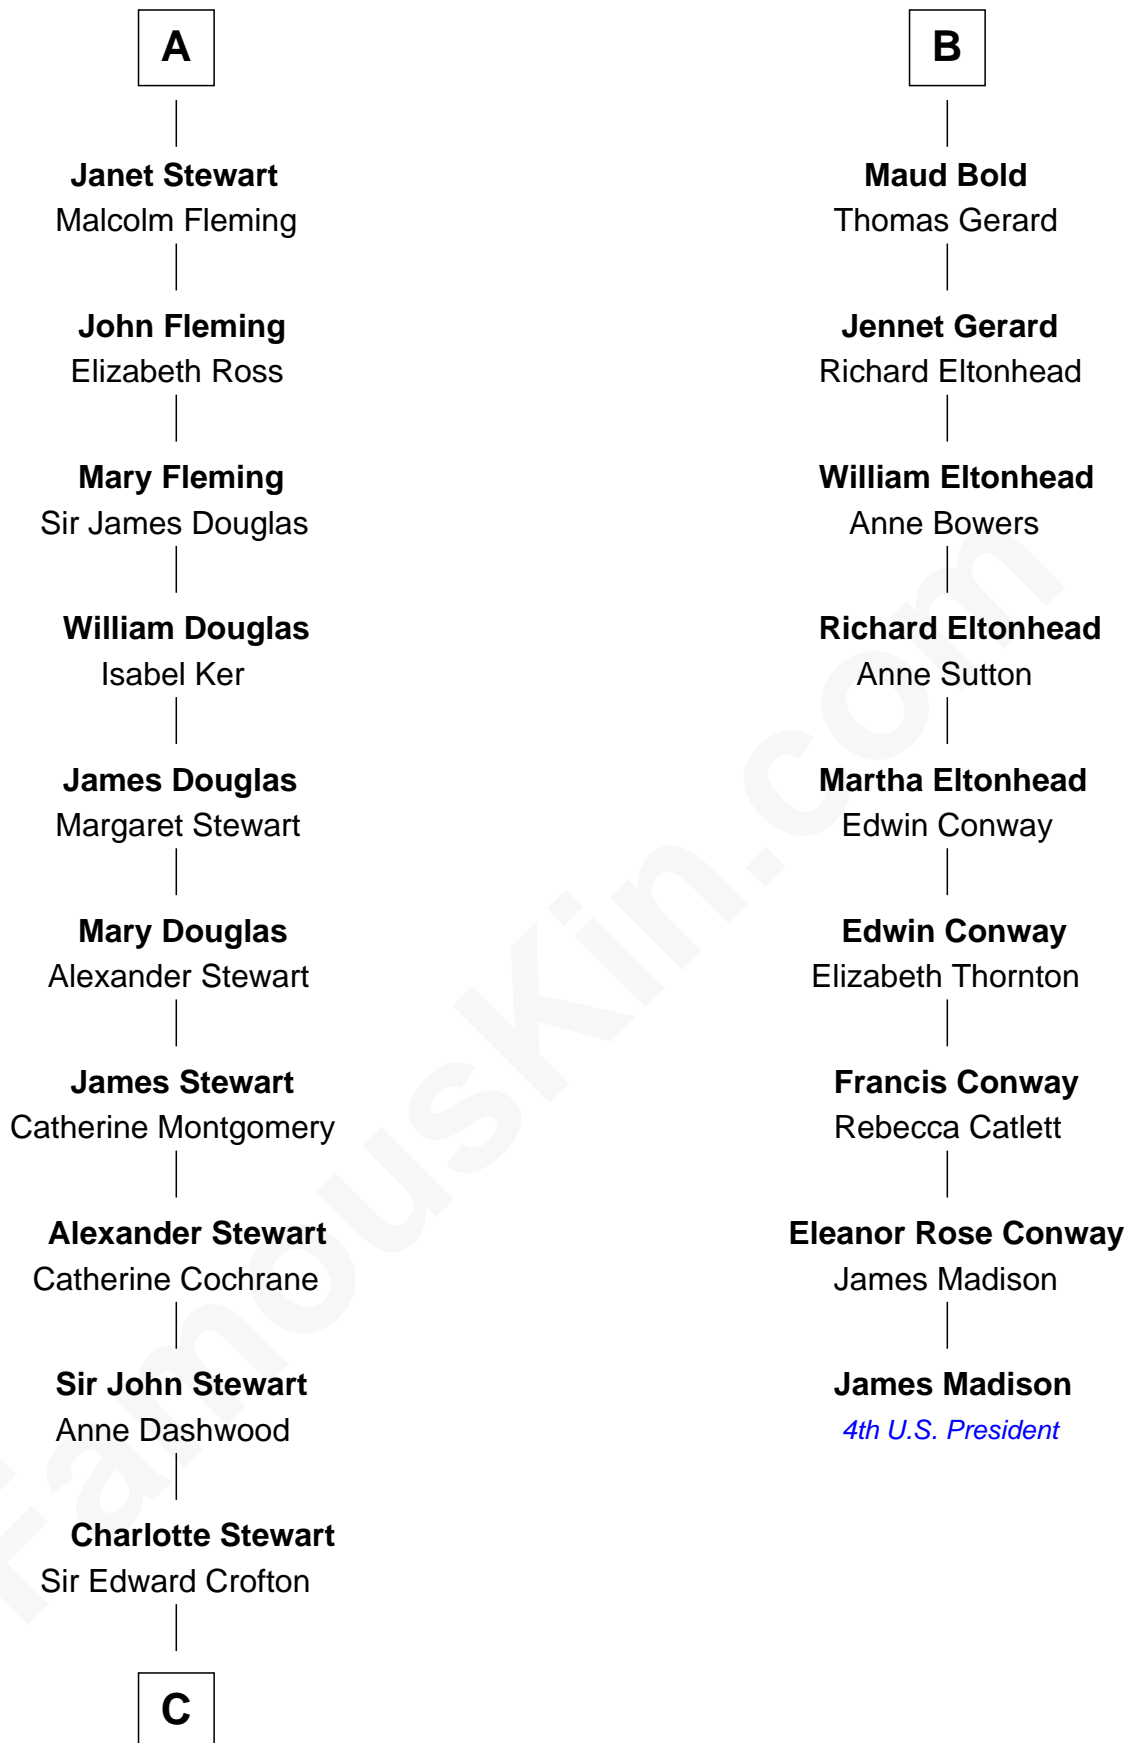

FamousKin.com Relationship Chart of

Guy Ritchie

British Filmmaker

15th cousin 6 times removed of

James Madison

4th U.S. President

Richard Fitzalan

Alice de Saluzzo