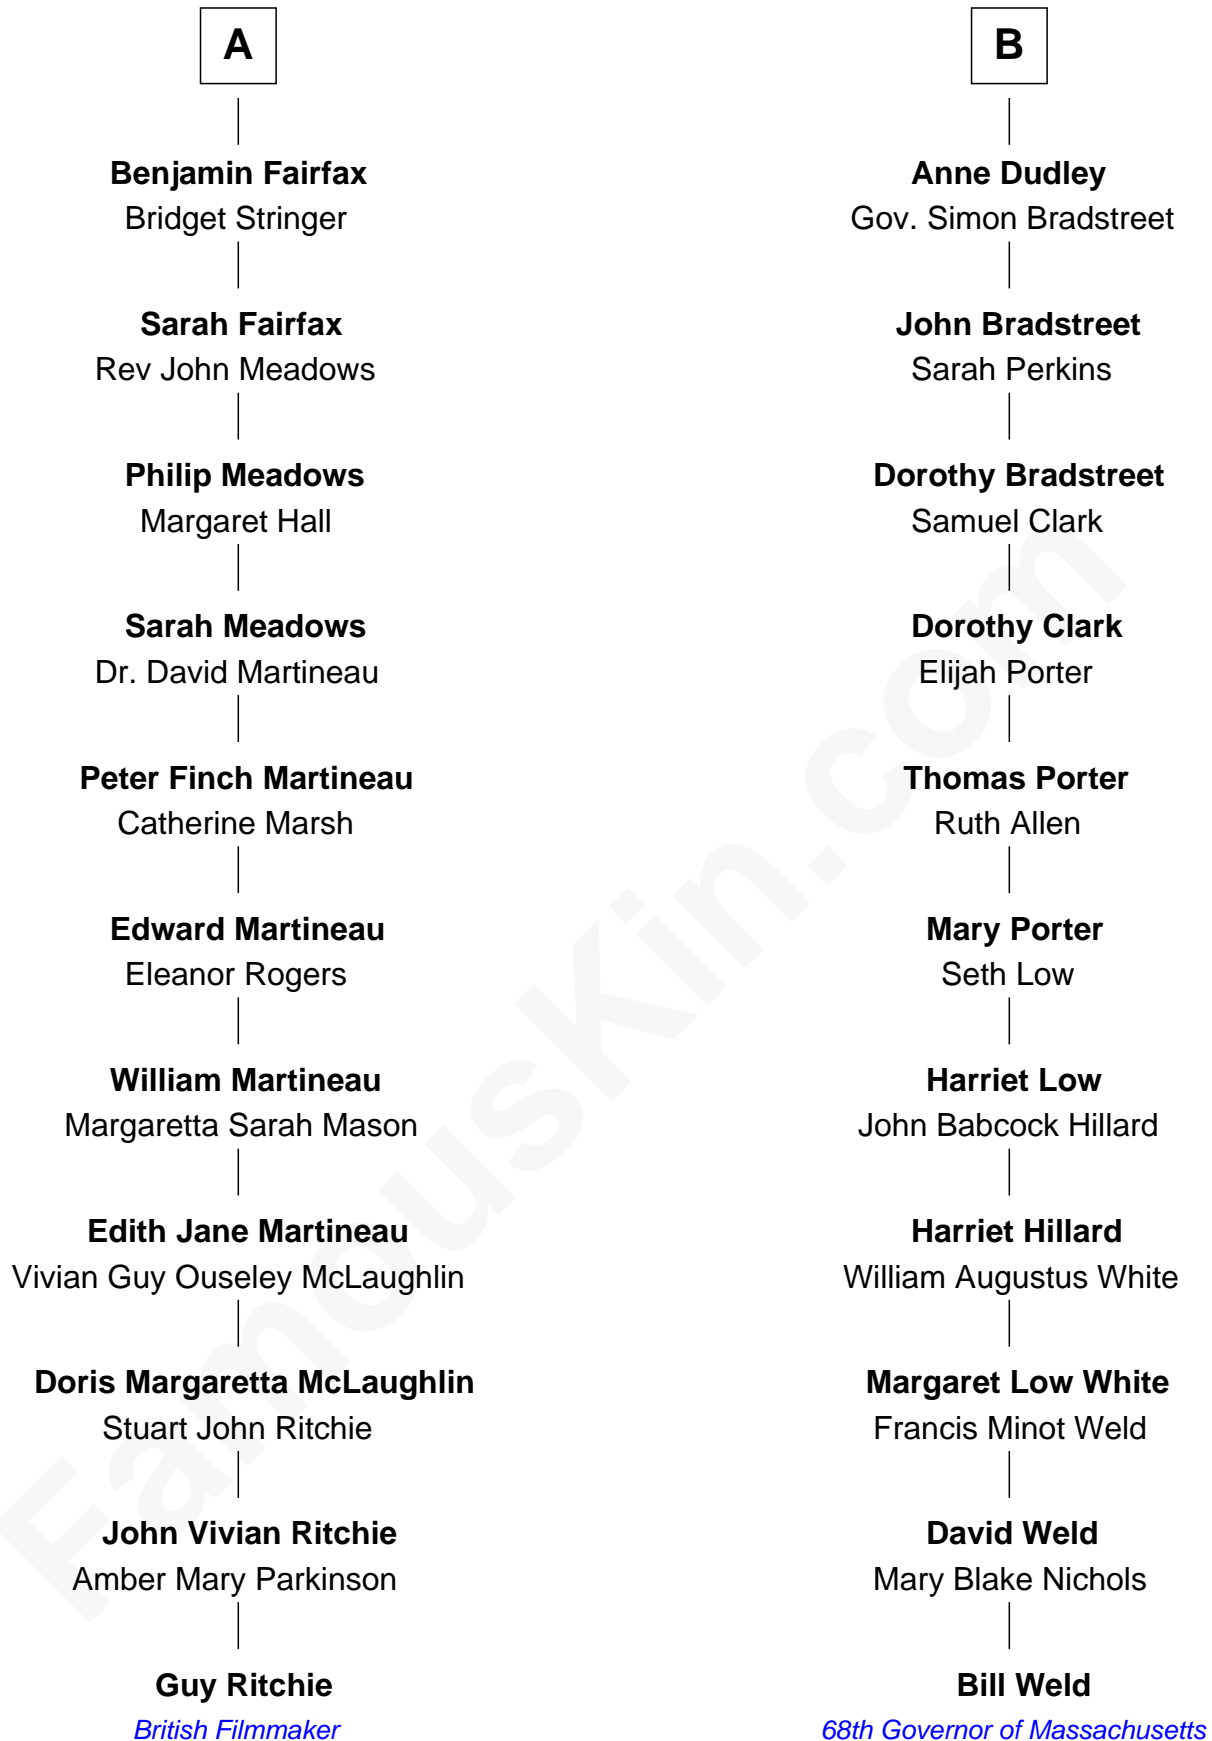

FamousKin.com Relationship Chart of

Guy Ritchie
British Filmmaker

17th cousin of

Bill Weld

68th Governor of Massachusetts

Guy Ritchie photo by [Georges Biard](#) ([CC BY-SA 3.0](#))

Bill Weld photo by [Marc Nozell](#) ([CC BY-SA 2.0](#))