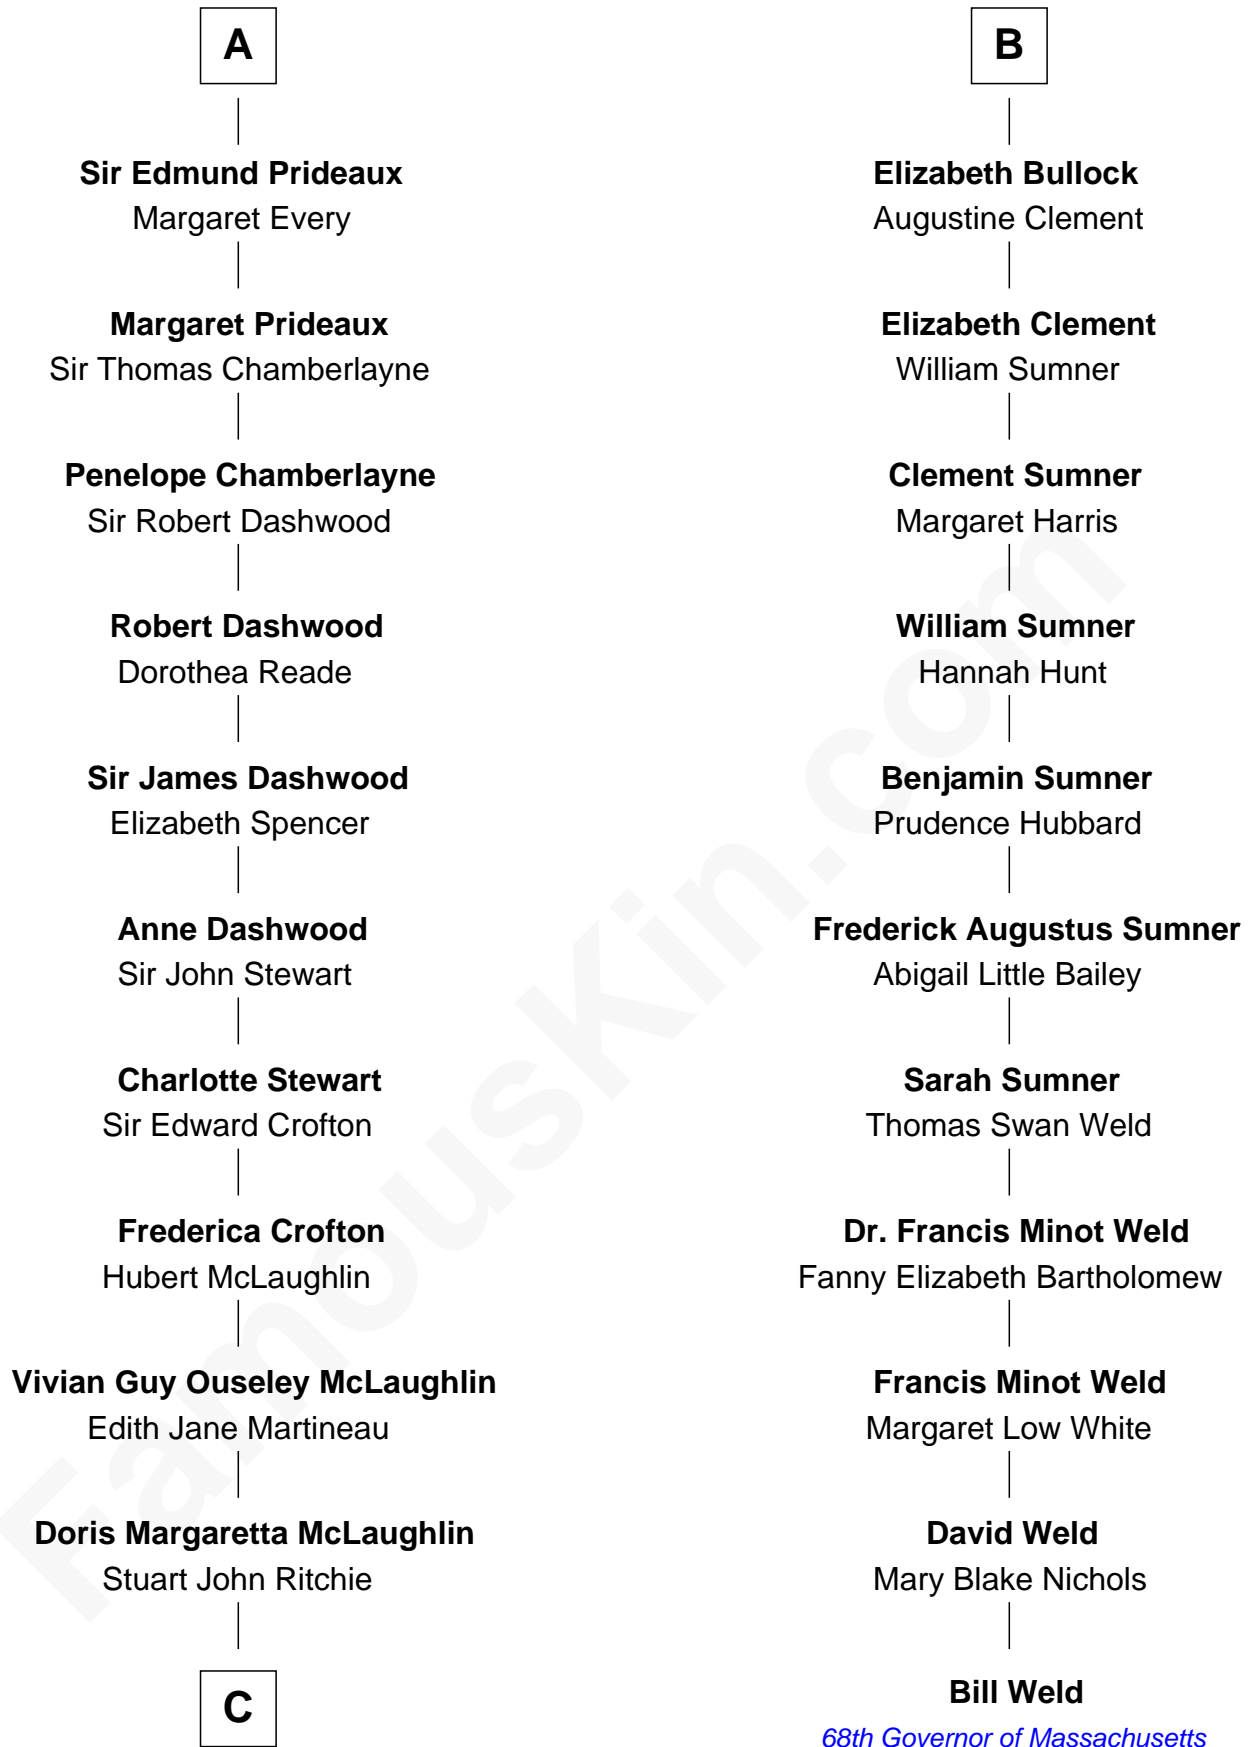

FamousKin.com Relationship Chart of

Guy Ritchie

British Filmmaker

17th cousin 1 time removed of

Bill Weld

68th Governor of Massachusetts

C

John Vivian Ritchie
Amber Mary Parkinson