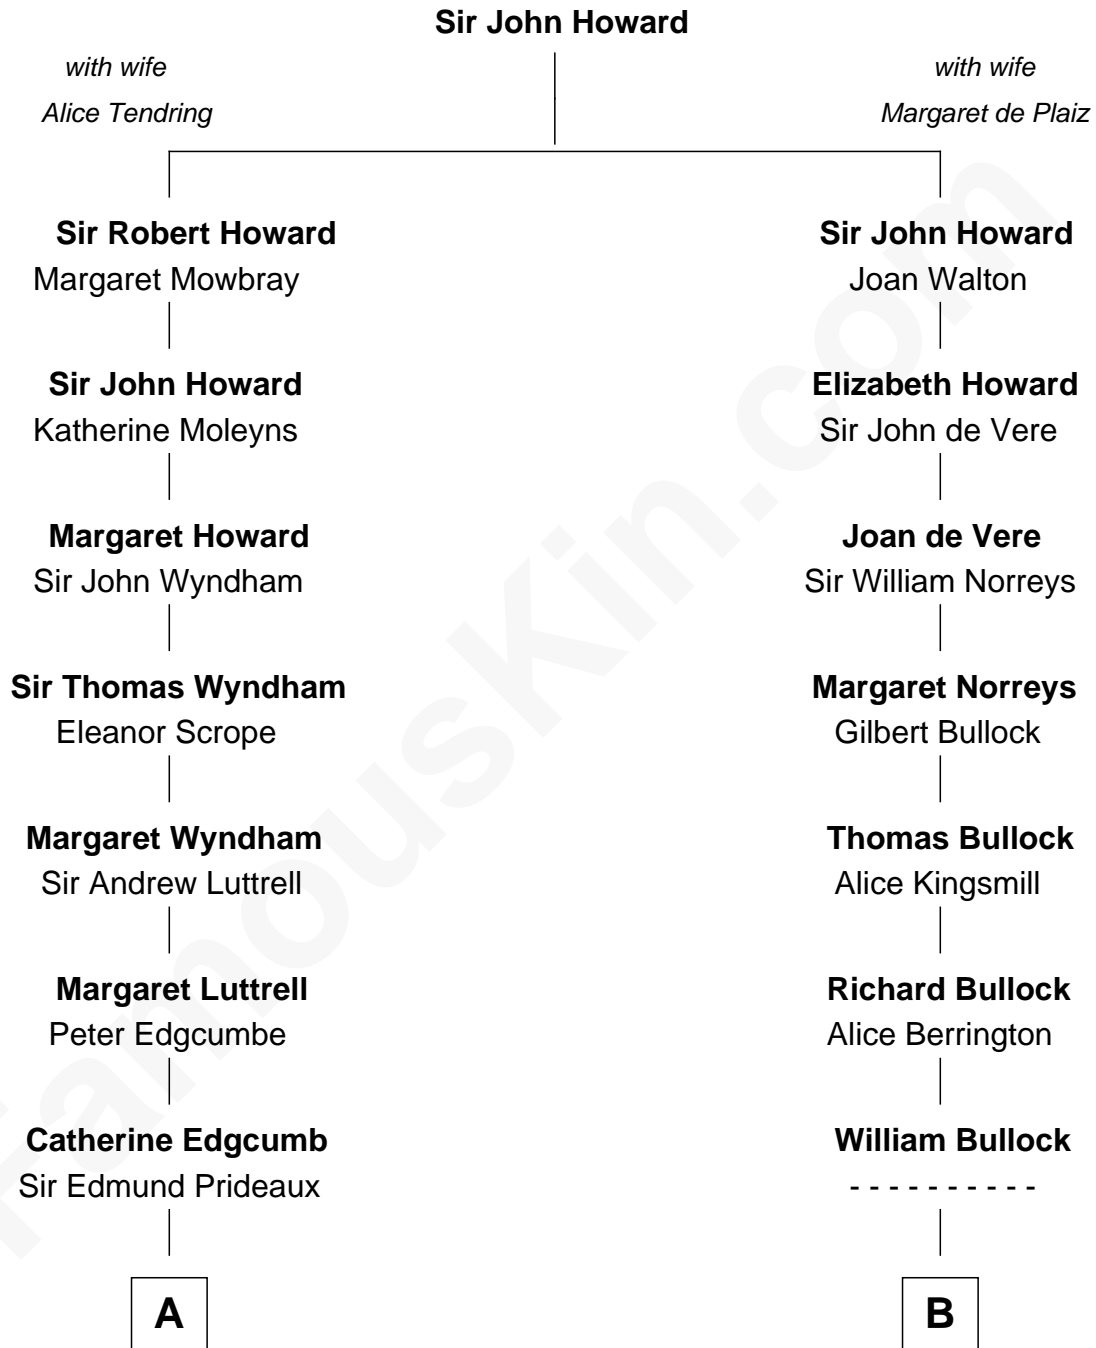

FamousKin.com Relationship Chart of

Guy Ritchie

British Filmmaker

17th cousin 1 time removed of

Bill Weld

68th Governor of Massachusetts

C

John Vivian Ritchie
Amber Mary Parkinson