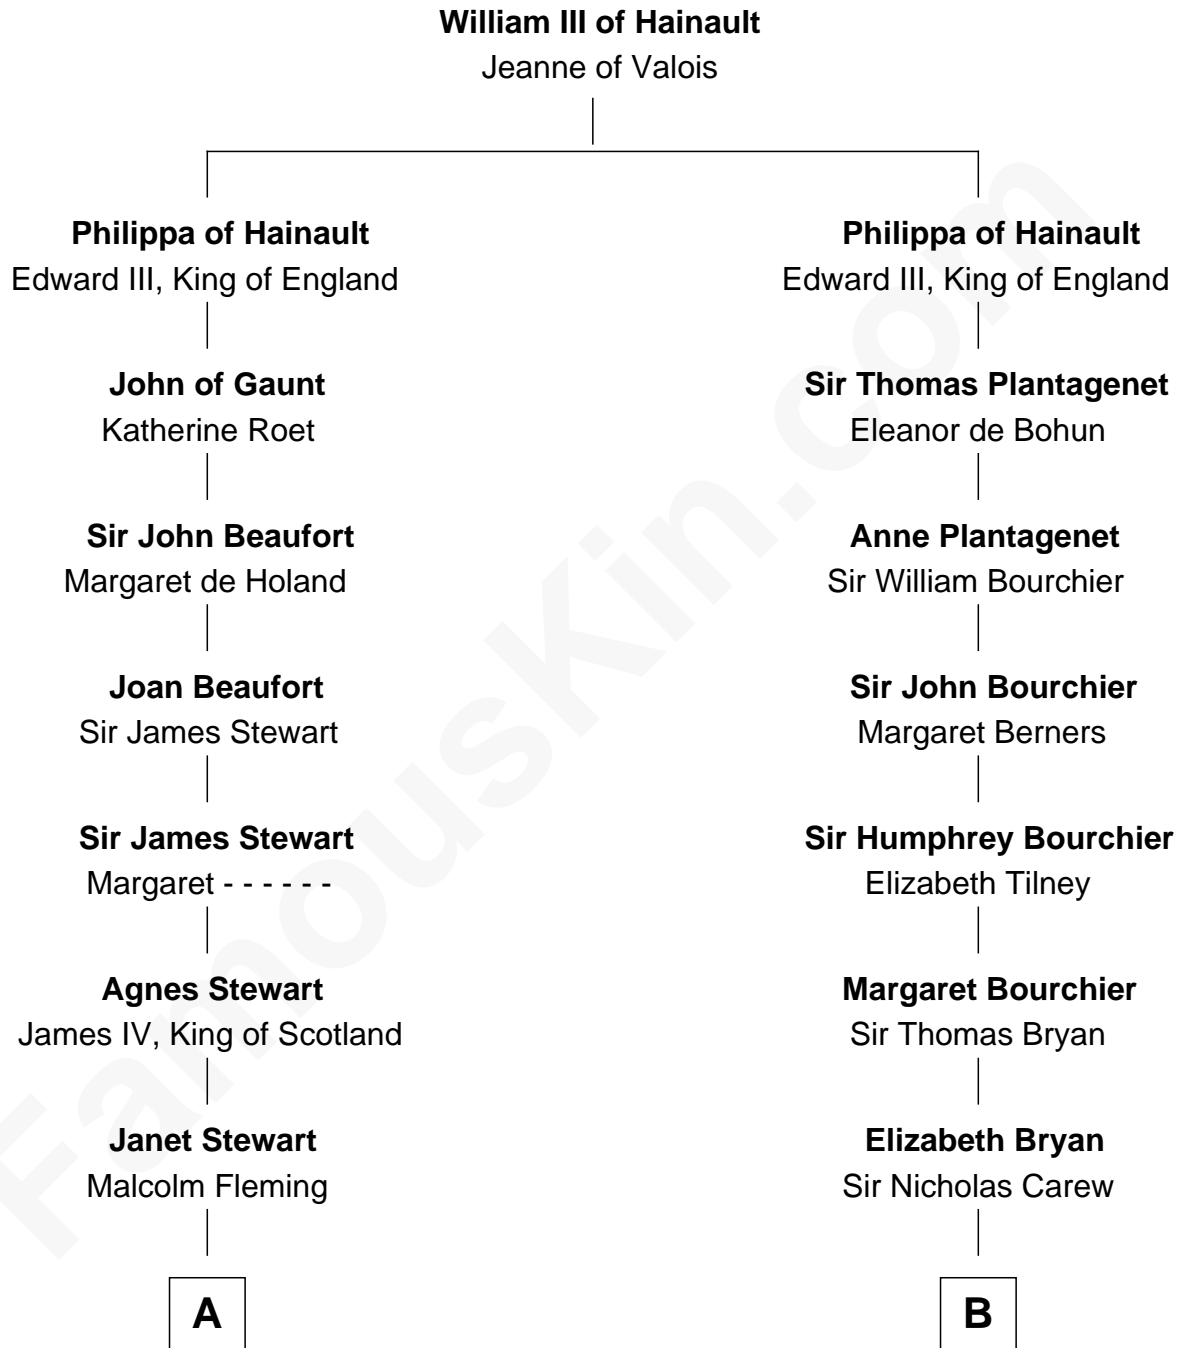

# FamousKin.com Relationship Chart of

**Guy Ritchie**  
British Filmmaker

20th cousin of

**Bill Weld**

68th Governor of Massachusetts

**C**

**Vivian Guy Ouseley McLaughlin**

Edith Jane Martineau

**Doris Margaretta McLaughlin**

Stuart John Ritchie

**John Vivian Ritchie**

Amber Mary Parkinson

**Guy Ritchie**

*British Filmmaker*

**D**

**Fanny Elizabeth Bartholomew**

Dr. Francis Minot Weld

**Francis Minot Weld**

Margaret Low White

**David Weld**

Mary Blake Nichols

**Bill Weld**

*68th Governor of Massachusetts*