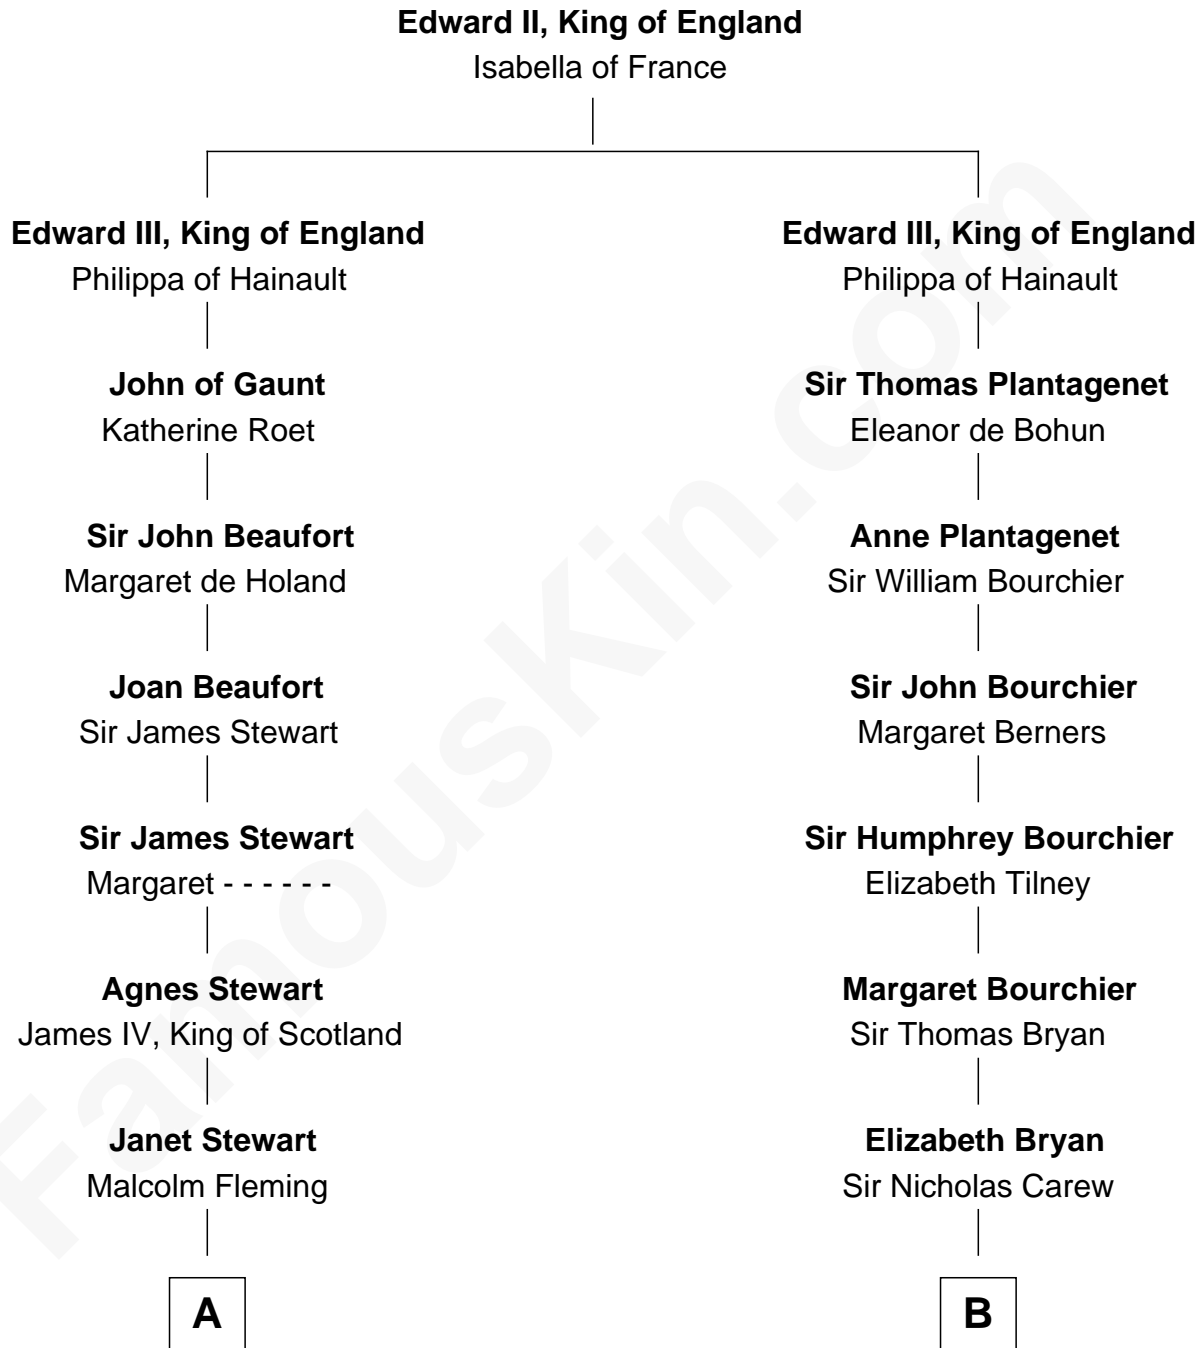

FamousKin.com Relationship Chart of

Guy Ritchie
British Filmmaker

20th cousin of

Bill Weld

68th Governor of Massachusetts

C

Vivian Guy Ouseley McLaughlin

Edith Jane Martineau

Doris Margaretta McLaughlin

Stuart John Ritchie

John Vivian Ritchie

Amber Mary Parkinson

Guy Ritchie

British Filmmaker

D

Fanny Elizabeth Bartholomew