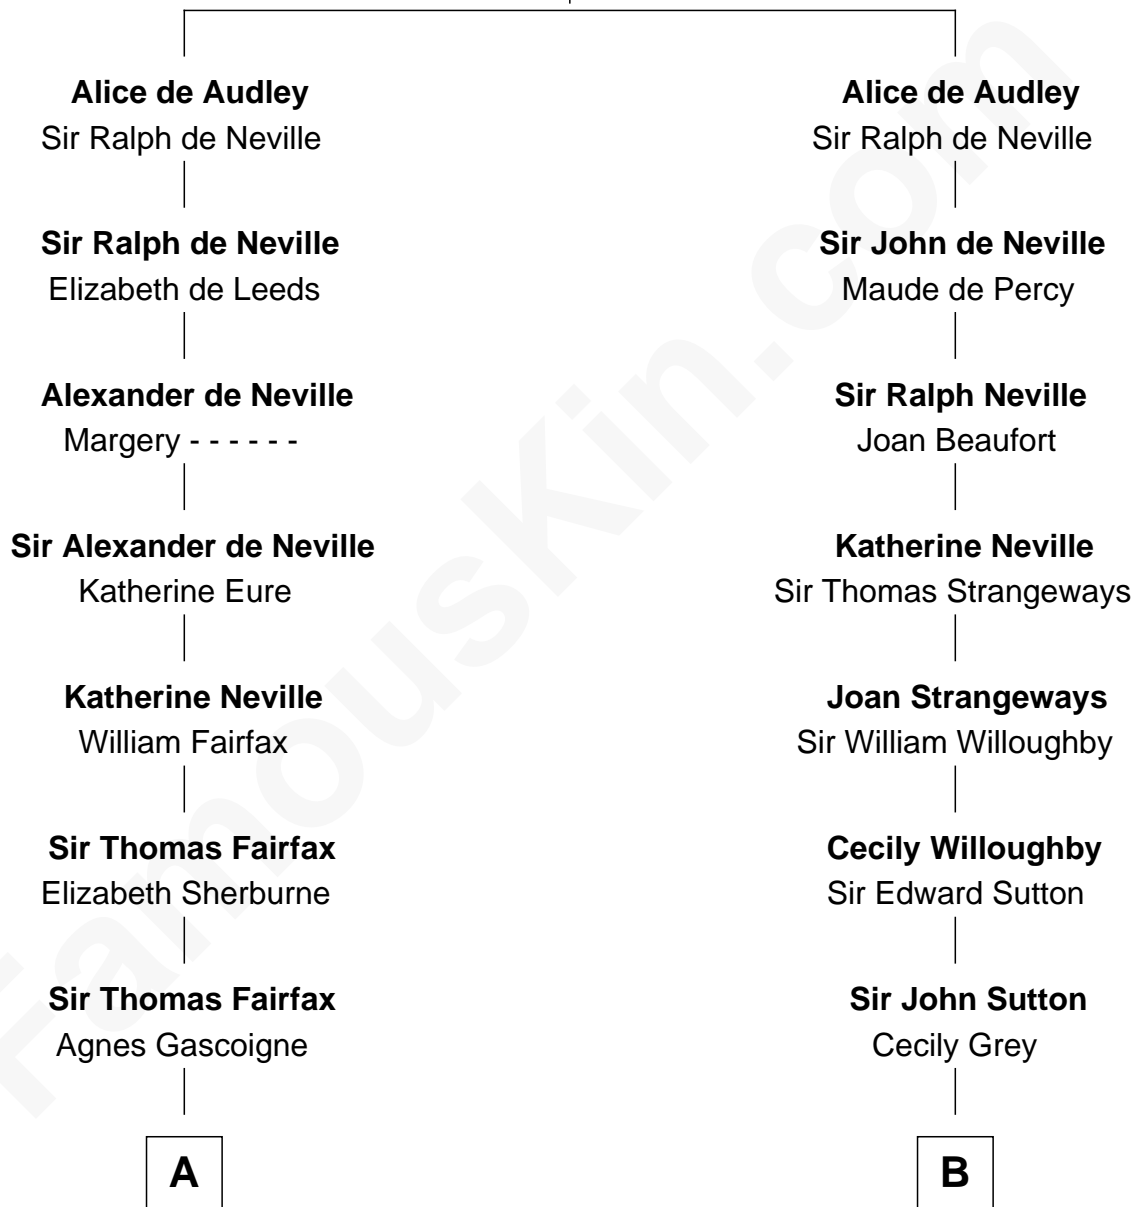

FamousKin.com Relationship Chart of

Guy Ritchie
British Filmmaker

20th cousin of

Bill Weld

68th Governor of Massachusetts

Sir Hugh I de Audley
Iseult de Mortimer

C

Edith Jane Martineau
Vivian Guy Ouseley McLaughlin

Doris Margaretta McLaughlin
Stuart John Ritchie

John Vivian Ritchie
Amber Mary Parkinson

Guy Ritchie
British Filmmaker

D

Harriet Hillard
William Augustus White

Margaret Low White
Francis Minot Weld

David Weld
Mary Blake Nichols