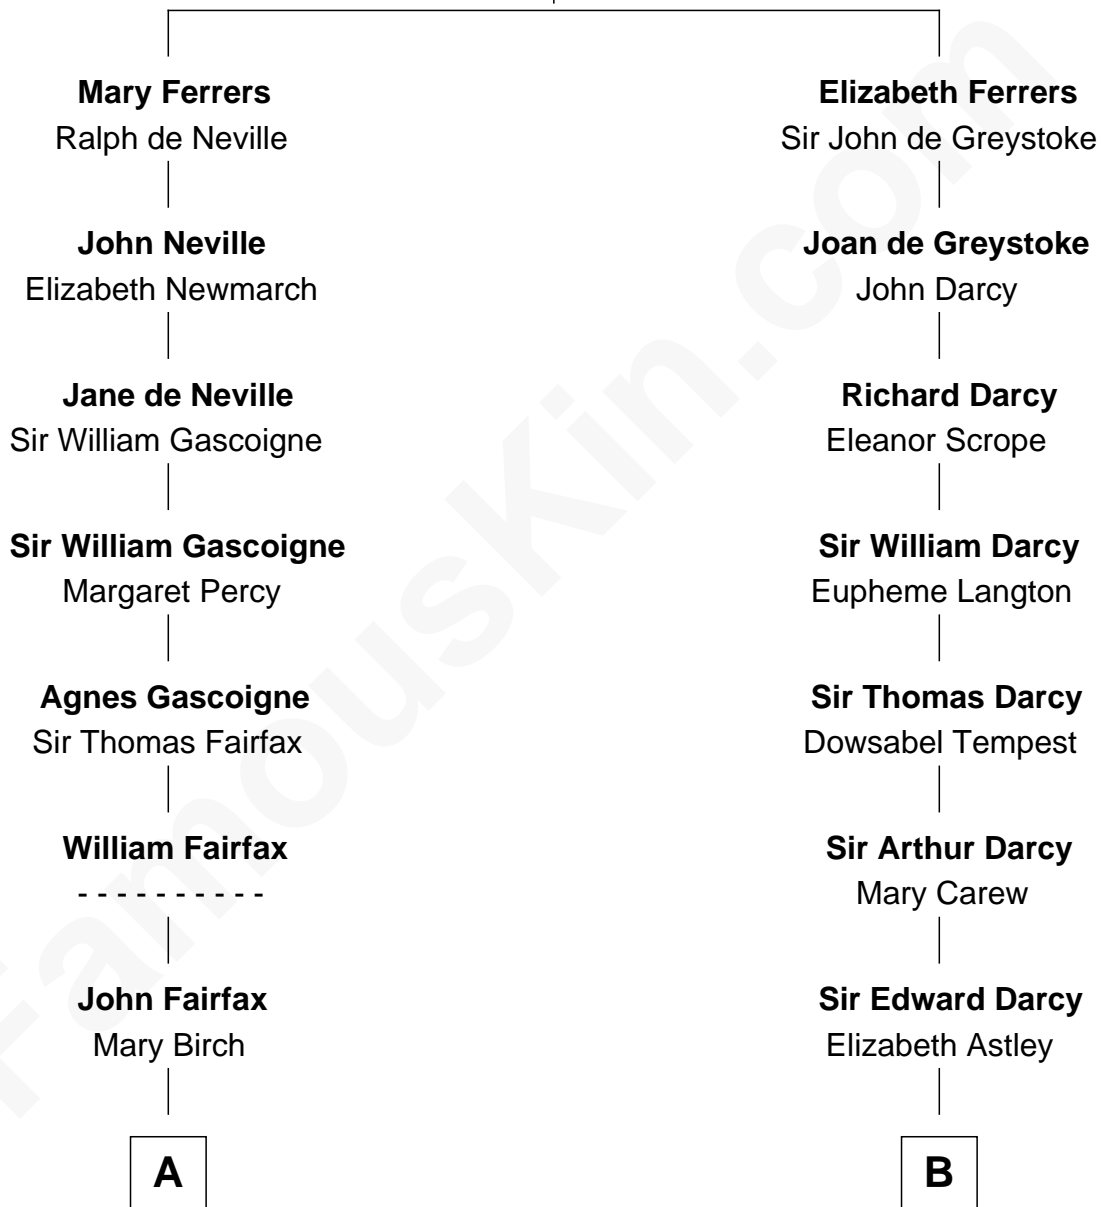

FamousKin.com Relationship Chart of

Guy Ritchie
British Filmmaker

18th cousin of

Bill Weld

68th Governor of Massachusetts

Sir Robert de Ferrers

Joan Beaufort

C

John Vivian Ritchie
Amber Mary Parkinson

Guy Ritchie
British Filmmaker

D

David Weld
Mary Blake Nichols

Bill Weld
68th Governor of Massachusetts

FamousKin.com