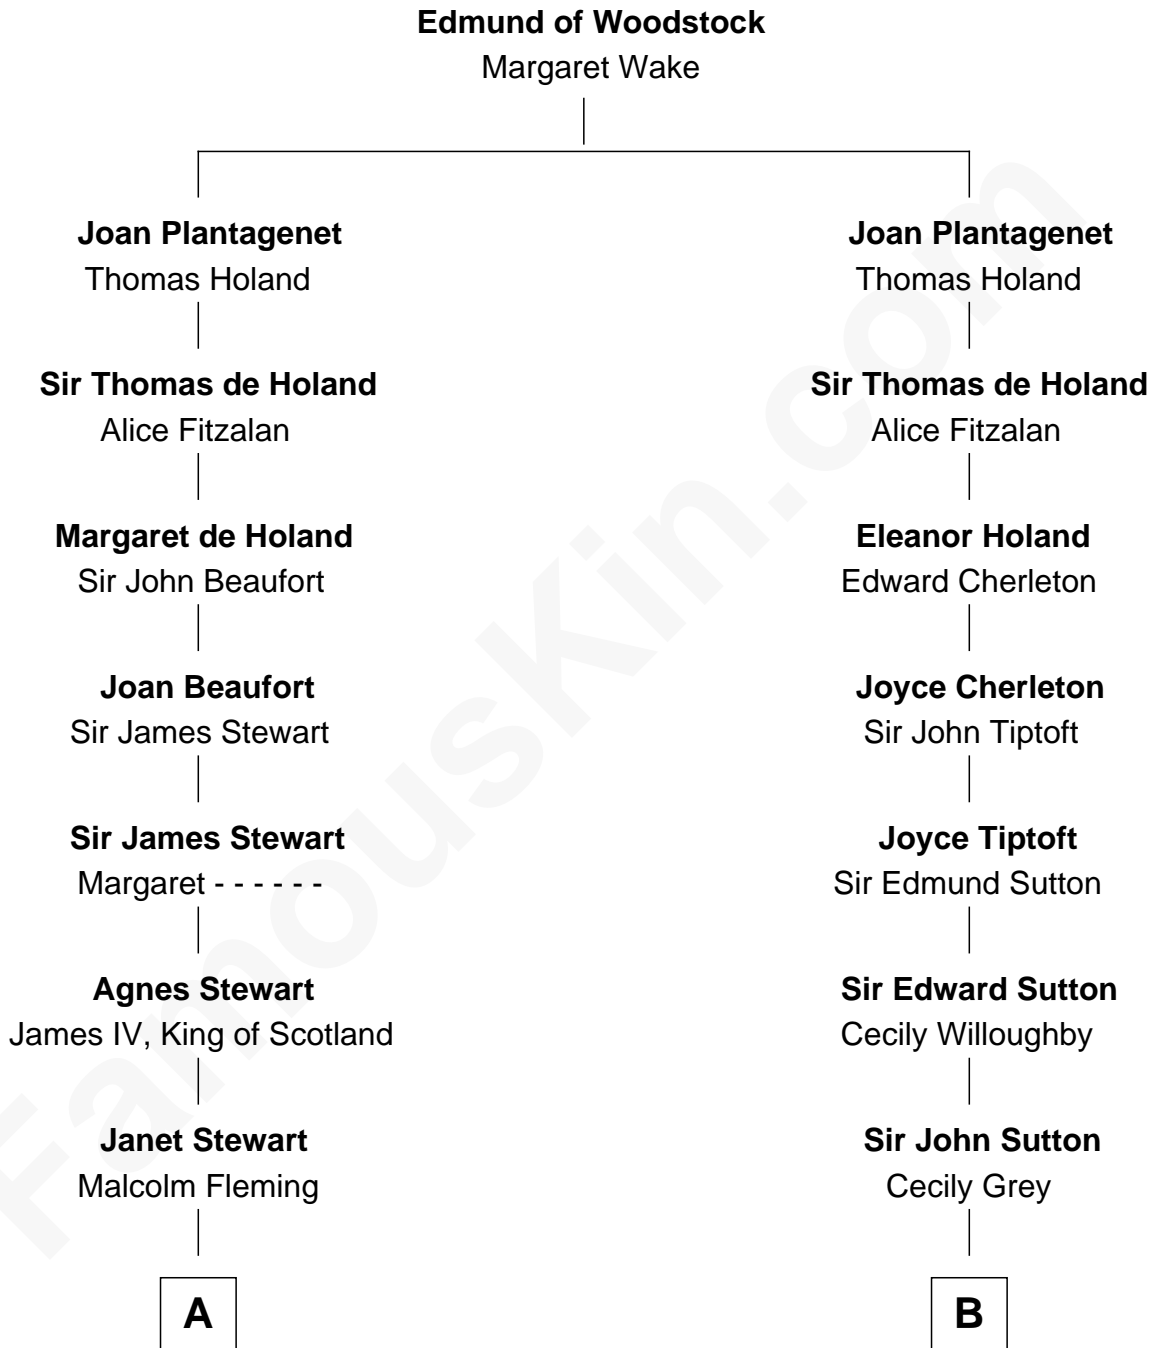

FamousKin.com Relationship Chart of

Guy Ritchie
British Filmmaker

20th cousin of

Bill Weld

68th Governor of Massachusetts

C

Vivian Guy Ouseley McLaughlin

Edith Jane Martineau

Doris Margaretta McLaughlin

Stuart John Ritchie

John Vivian Ritchie

Amber Mary Parkinson

Guy Ritchie

British Filmmaker

D

Harriet Hillard

William Augustus White

Margaret Low White

Francis Minot Weld

David Weld

Mary Blake Nichols

Bill Weld

68th Governor of Massachusetts