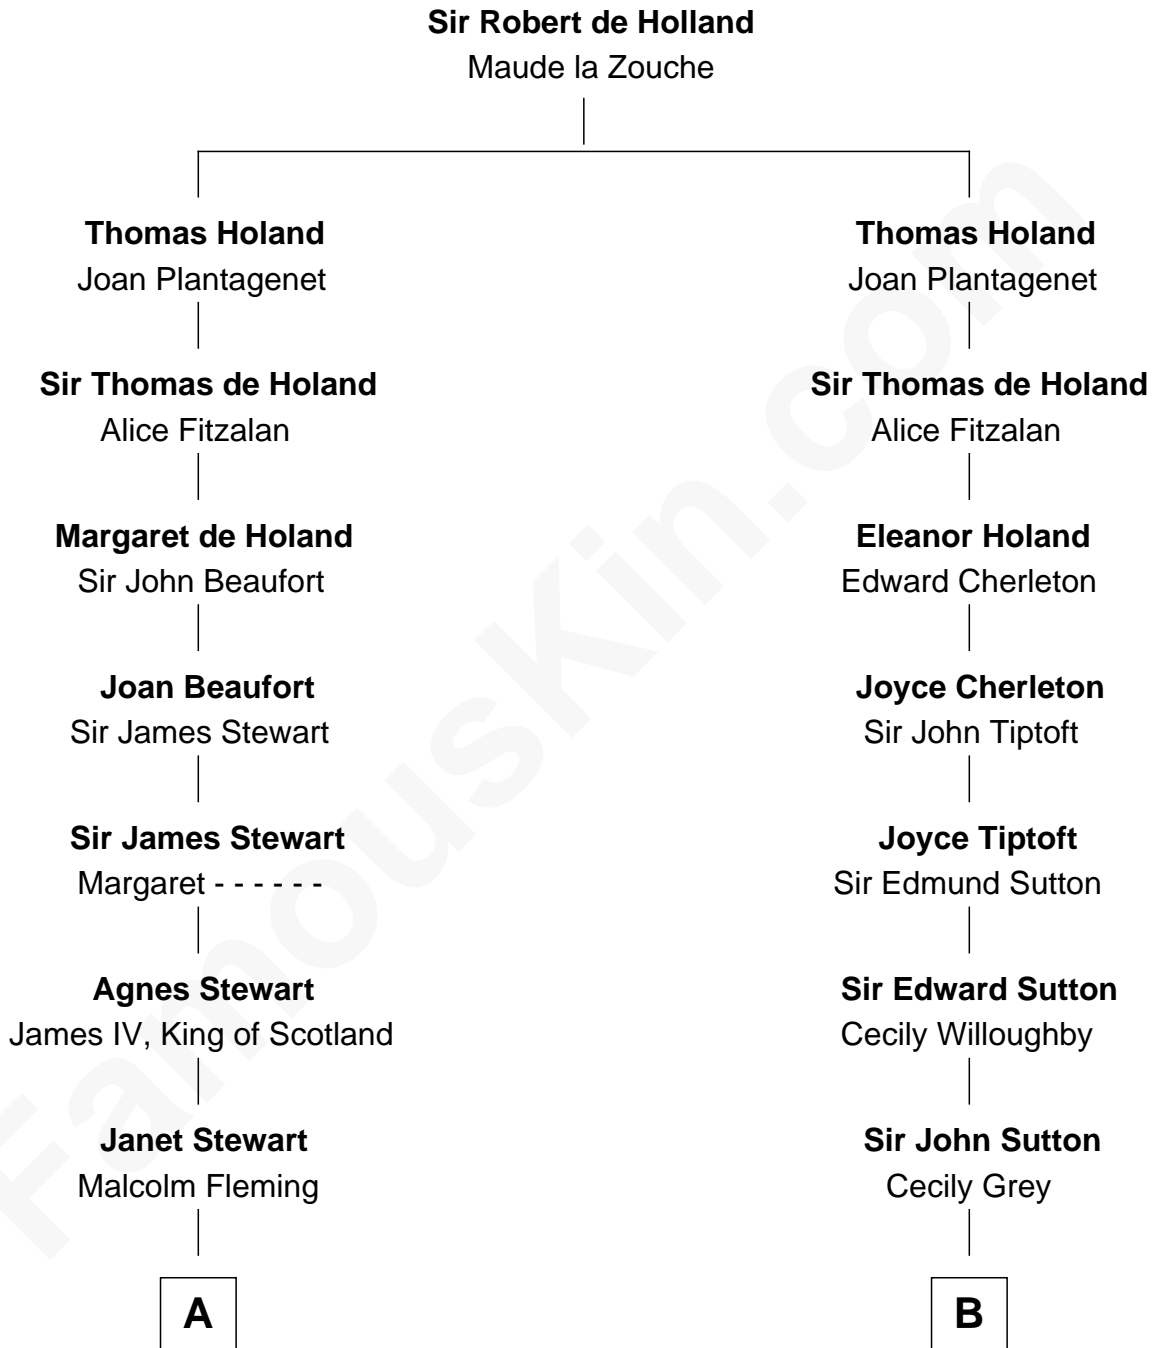

FamousKin.com Relationship Chart of

Guy Ritchie
British Filmmaker

20th cousin of

Bill Weld

68th Governor of Massachusetts

C

Vivian Guy Ouseley McLaughlin

Edith Jane Martineau

Doris Margaretta McLaughlin

Stuart John Ritchie

John Vivian Ritchie

Amber Mary Parkinson

Guy Ritchie

British Filmmaker

D

Harriet Hillard

William Augustus White

Margaret Low White

Francis Minot Weld

David Weld

Mary Blake Nichols

Bill Weld

68th Governor of Massachusetts