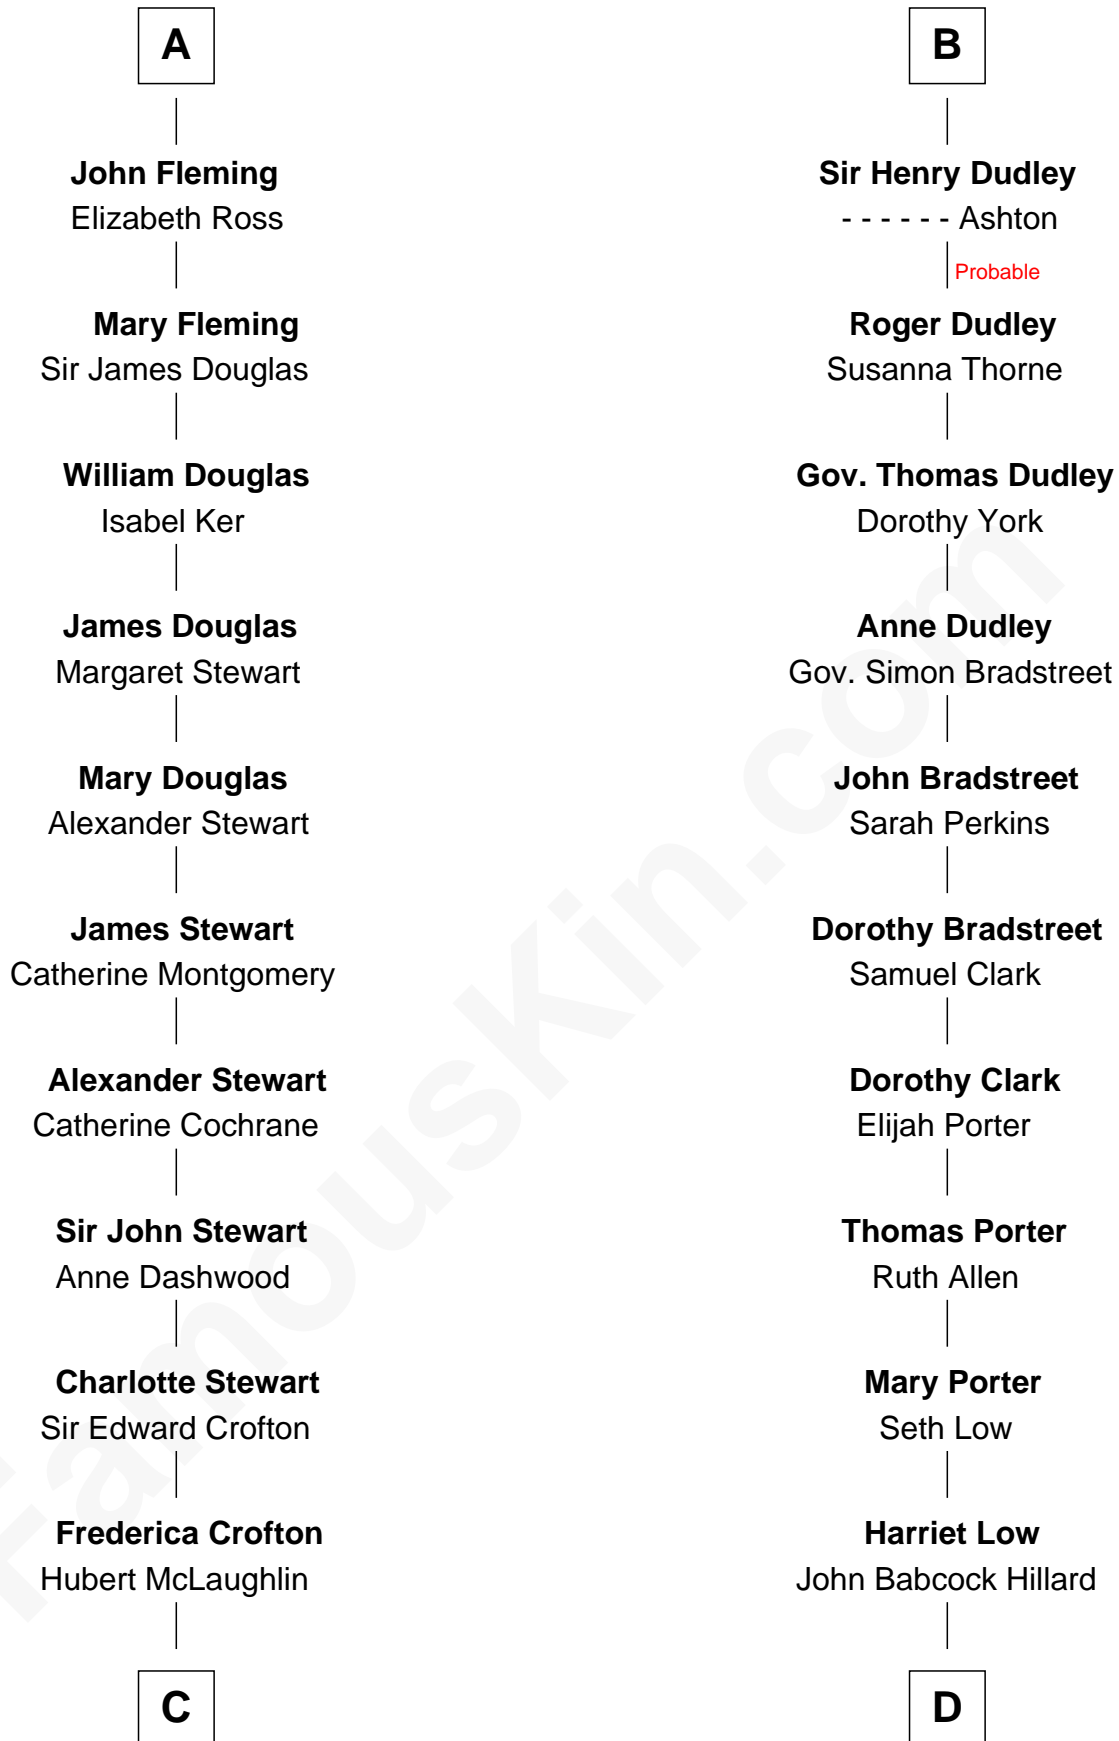

FamousKin.com Relationship Chart of

Guy Ritchie
British Filmmaker

20th cousin of

Bill Weld

68th Governor of Massachusetts

C

Vivian Guy Ouseley McLaughlin

Edith Jane Martineau

Doris Margaretta McLaughlin

Stuart John Ritchie

John Vivian Ritchie

Amber Mary Parkinson

Guy Ritchie

British Filmmaker

D

Harriet Hillard

William Augustus White

Margaret Low White

Francis Minot Weld

David Weld

Mary Blake Nichols

Bill Weld

68th Governor of Massachusetts