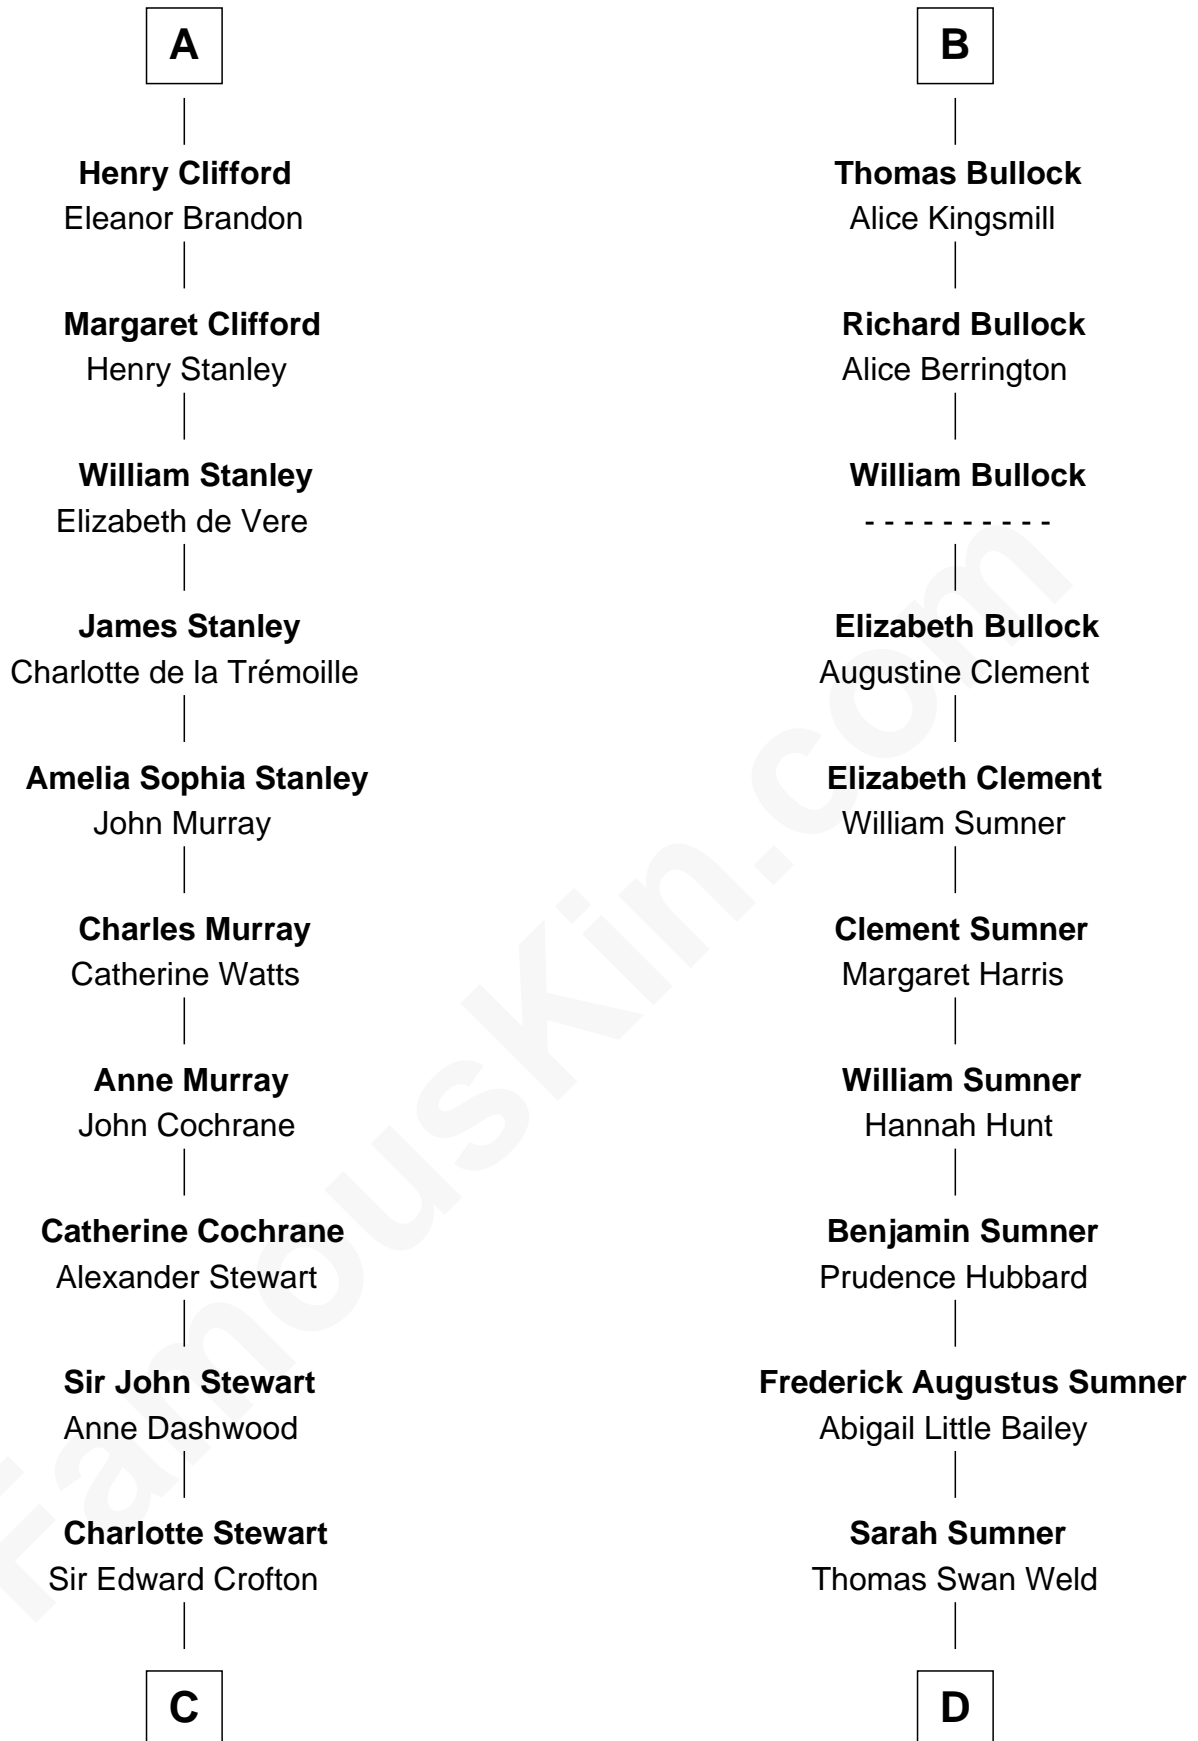

# FamousKin.com Relationship Chart of

**Guy Ritchie**

*British Filmmaker*

20th cousin 1 time removed of

**Bill Weld**

*68th Governor of Massachusetts*

**Hugh le Despencer**

Eleanor de Clare

Elizabeth Howard

**Joan de Vere**

Sir William Norreys

**Margaret Norreys**

Gilbert Bullock

**B**

**C**

**Frederica Crofton**  
Hubert McLaughlin