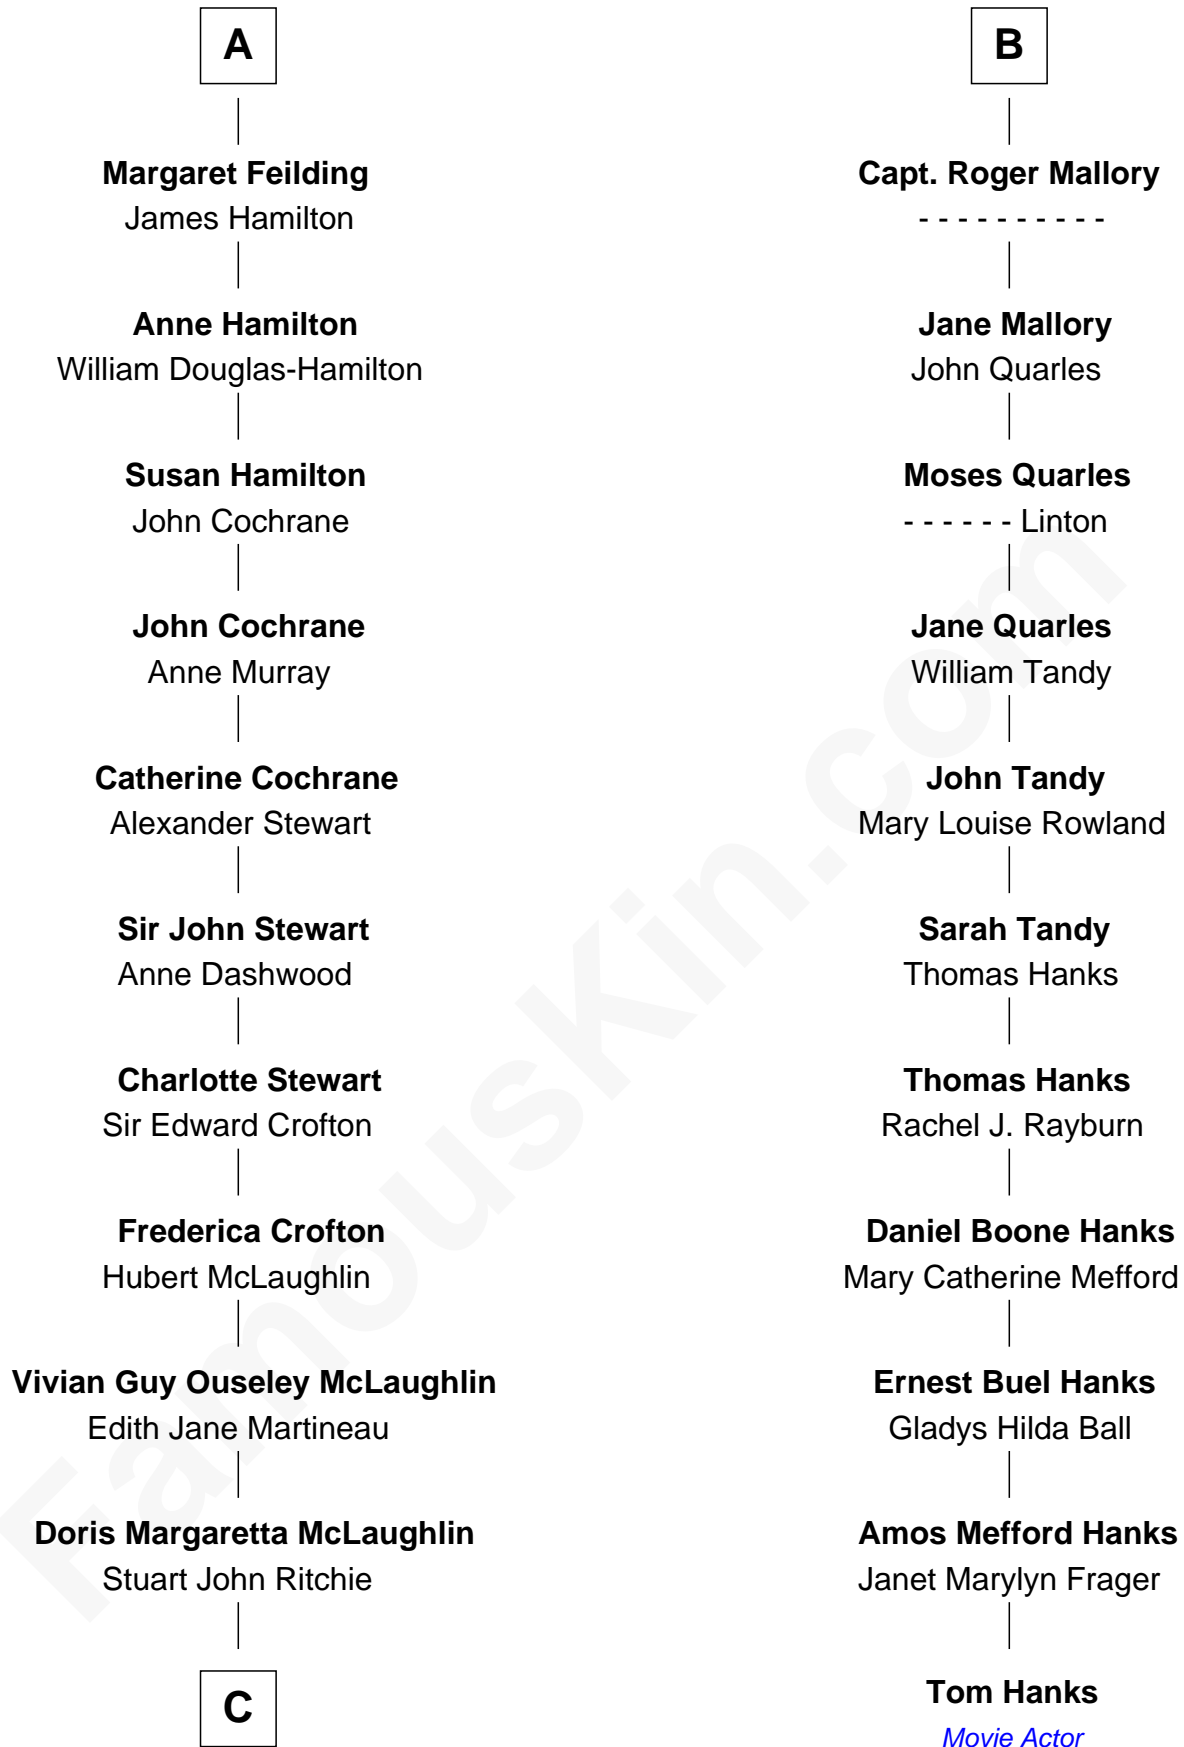

# FamousKin.com Relationship Chart of

**Guy Ritchie**

*British Filmmaker*

17th cousin 1 time removed of

**Tom Hanks**

*Movie Actor*

**C**

—  
**John Vivian Ritchie**  
Amber Mary Parkinson