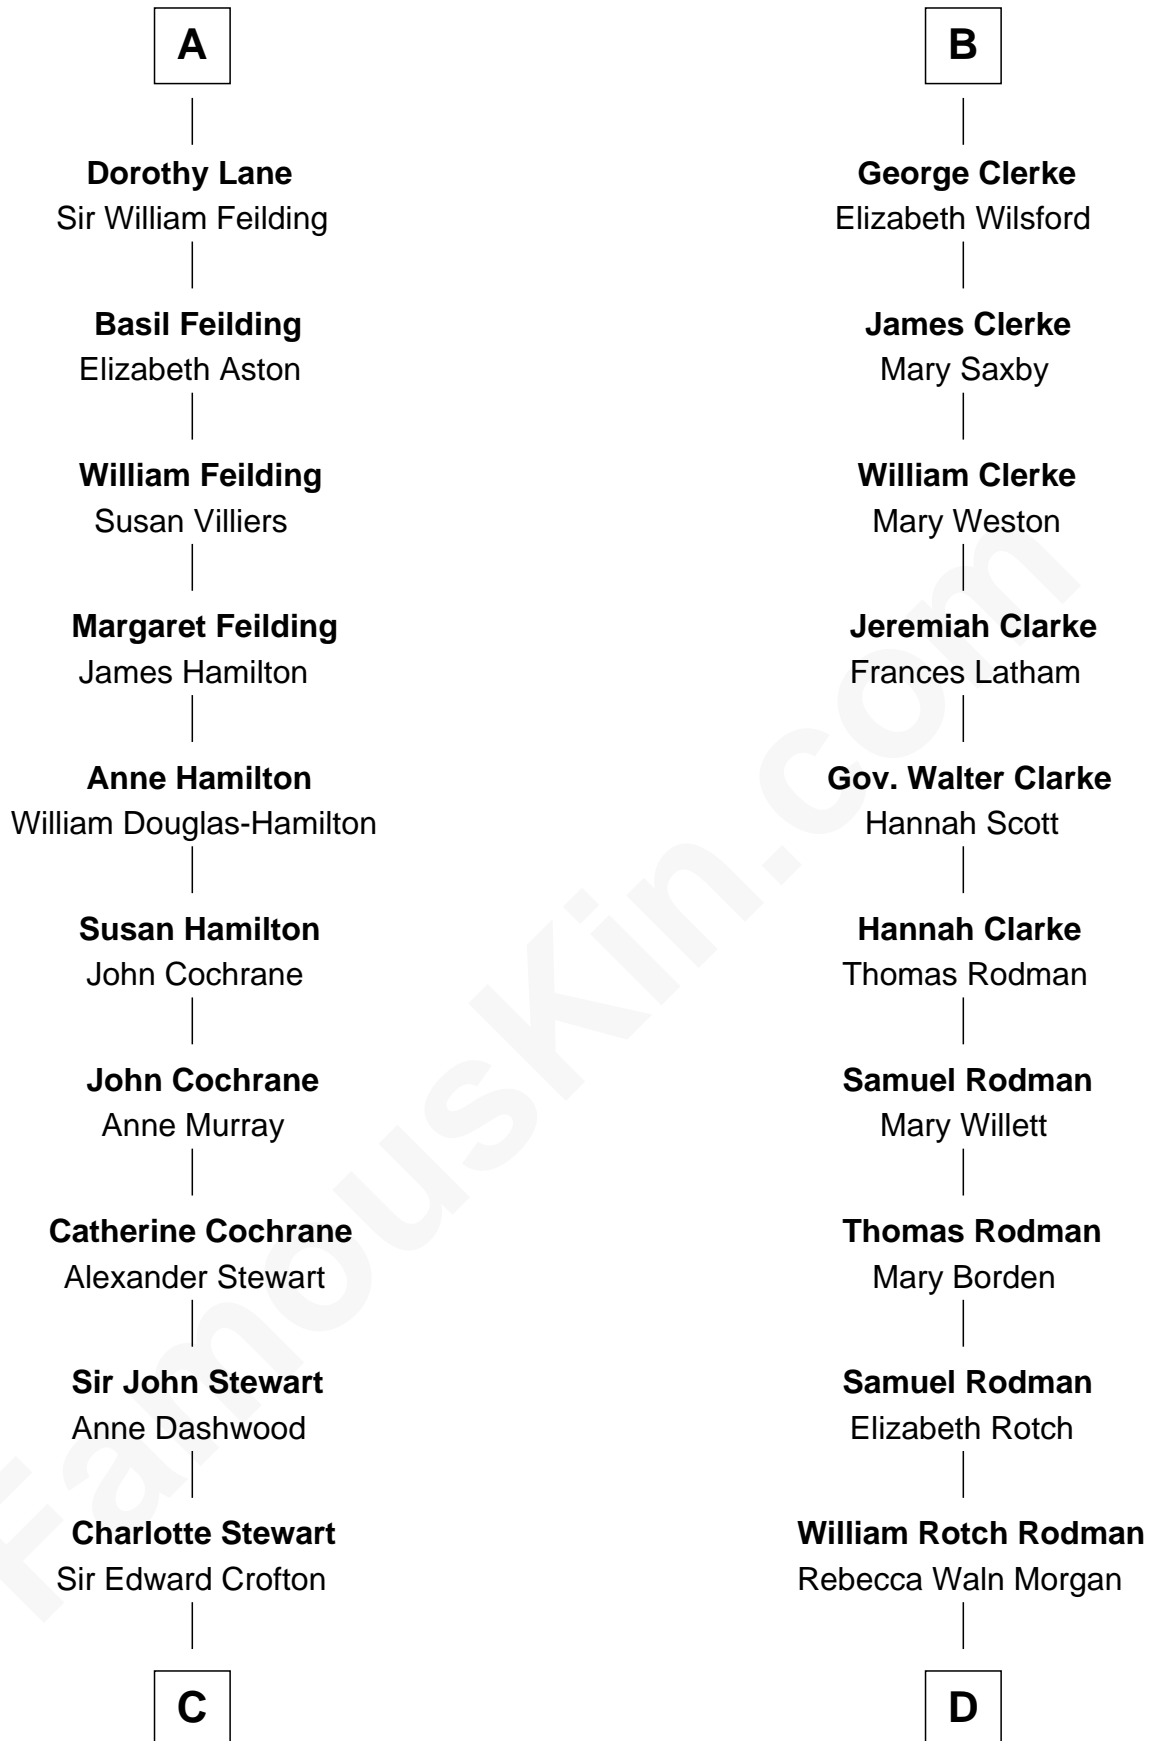

FamousKin.com Relationship Chart of

Guy Ritchie
British Filmmaker

21st cousin of

Tuesday Weld
TV and Movie Actress

C

Frederica Crofton
Hubert McLaughlin

Vivian Guy Ouseley McLaughlin
Edith Jane Martineau

Doris Margaretta McLaughlin
Stuart John Ritchie

John Vivian Ritchie
Amber Mary Parkinson

Guy Ritchie
British Filmmaker

D

Alfred Rodman
Anna Lothrop Motley

Eloise Rodman
Stephen Minot Weld

Edward Motley Weld
Sarah Lothrop King

Lothrop Motley Weld
Yosene Balfour Ker

Tuesday Weld
TV and Movie Actress