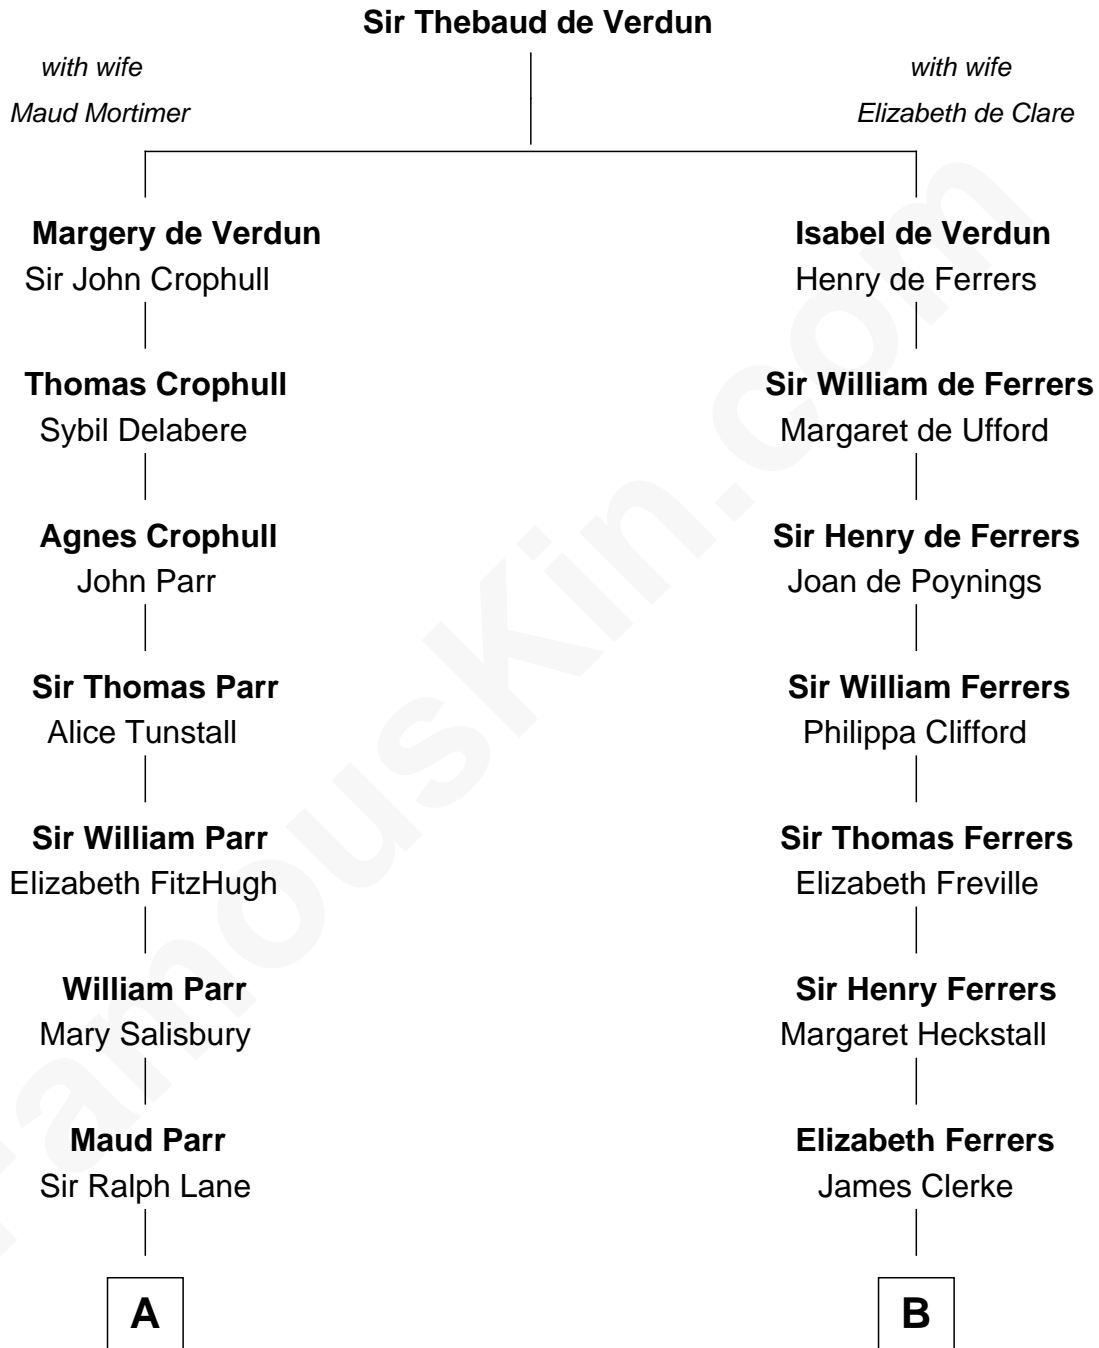

FamousKin.com Relationship Chart of

Guy Ritchie
British Filmmaker

21st cousin of

Tuesday Weld
TV and Movie Actress

C

Frederica Crofton
Hubert McLaughlin

Vivian Guy Ouseley McLaughlin
Edith Jane Martineau

Doris Margaretta McLaughlin
Stuart John Ritchie

John Vivian Ritchie
Amber Mary Parkinson

Guy Ritchie
British Filmmaker

D

Alfred Rodman
Anna Lothrop Motley

Eloise Rodman
Stephen Minot Weld

Edward Motley Weld
Sarah Lothrop King

Lothrop Motley Weld
Yosene Balfour Ker