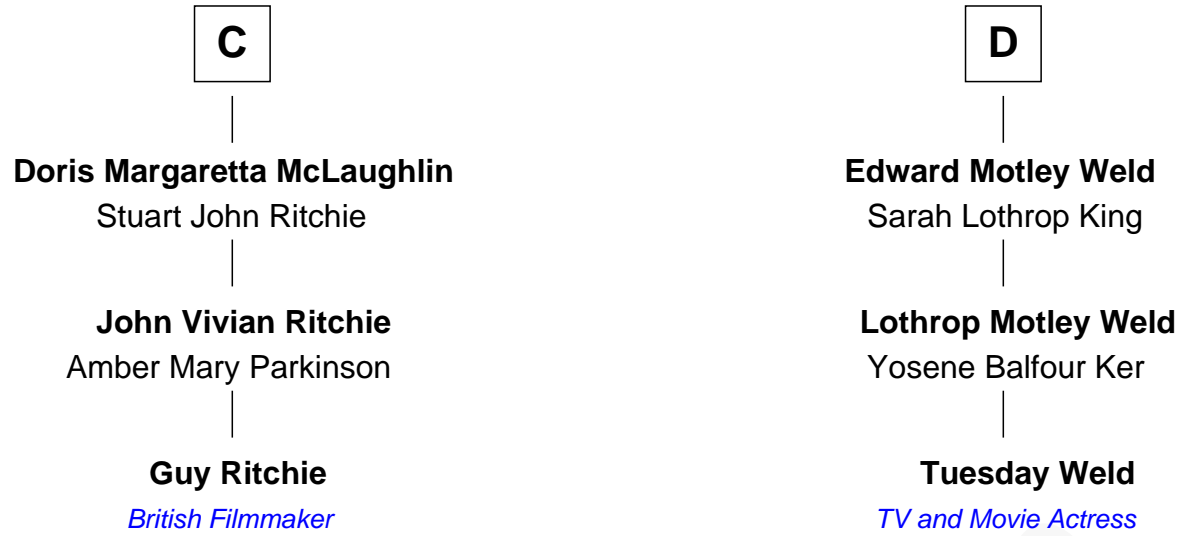

# FamousKin.com Relationship Chart of

**Guy Ritchie**  
*British Filmmaker*

19th cousin of

**Tuesday Weld**  
*TV and Movie Actress*

**Sir Hugh de Stafford**  
Philippa de Beauchamp

FamousKin.com