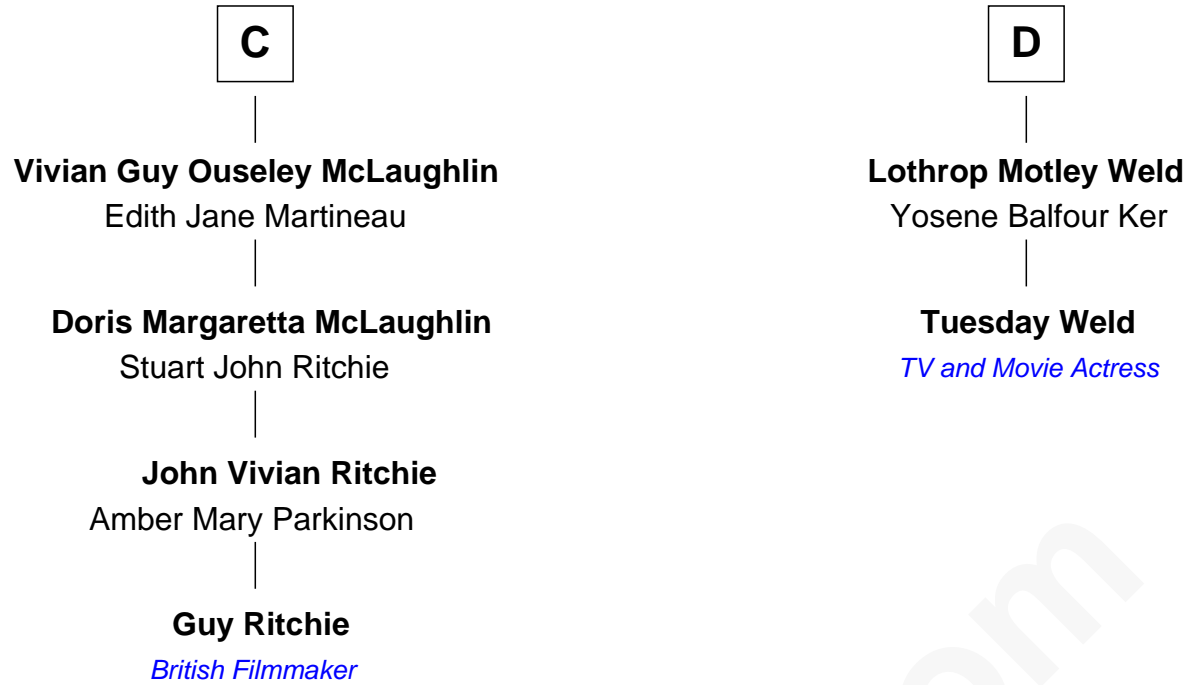

FamousKin.com Relationship Chart of

Guy Ritchie

British Filmmaker

18th cousin 2 times removed of

Tuesday Weld

TV and Movie Actress

Sir John Howard

Alice de Bois

FamousKin.com