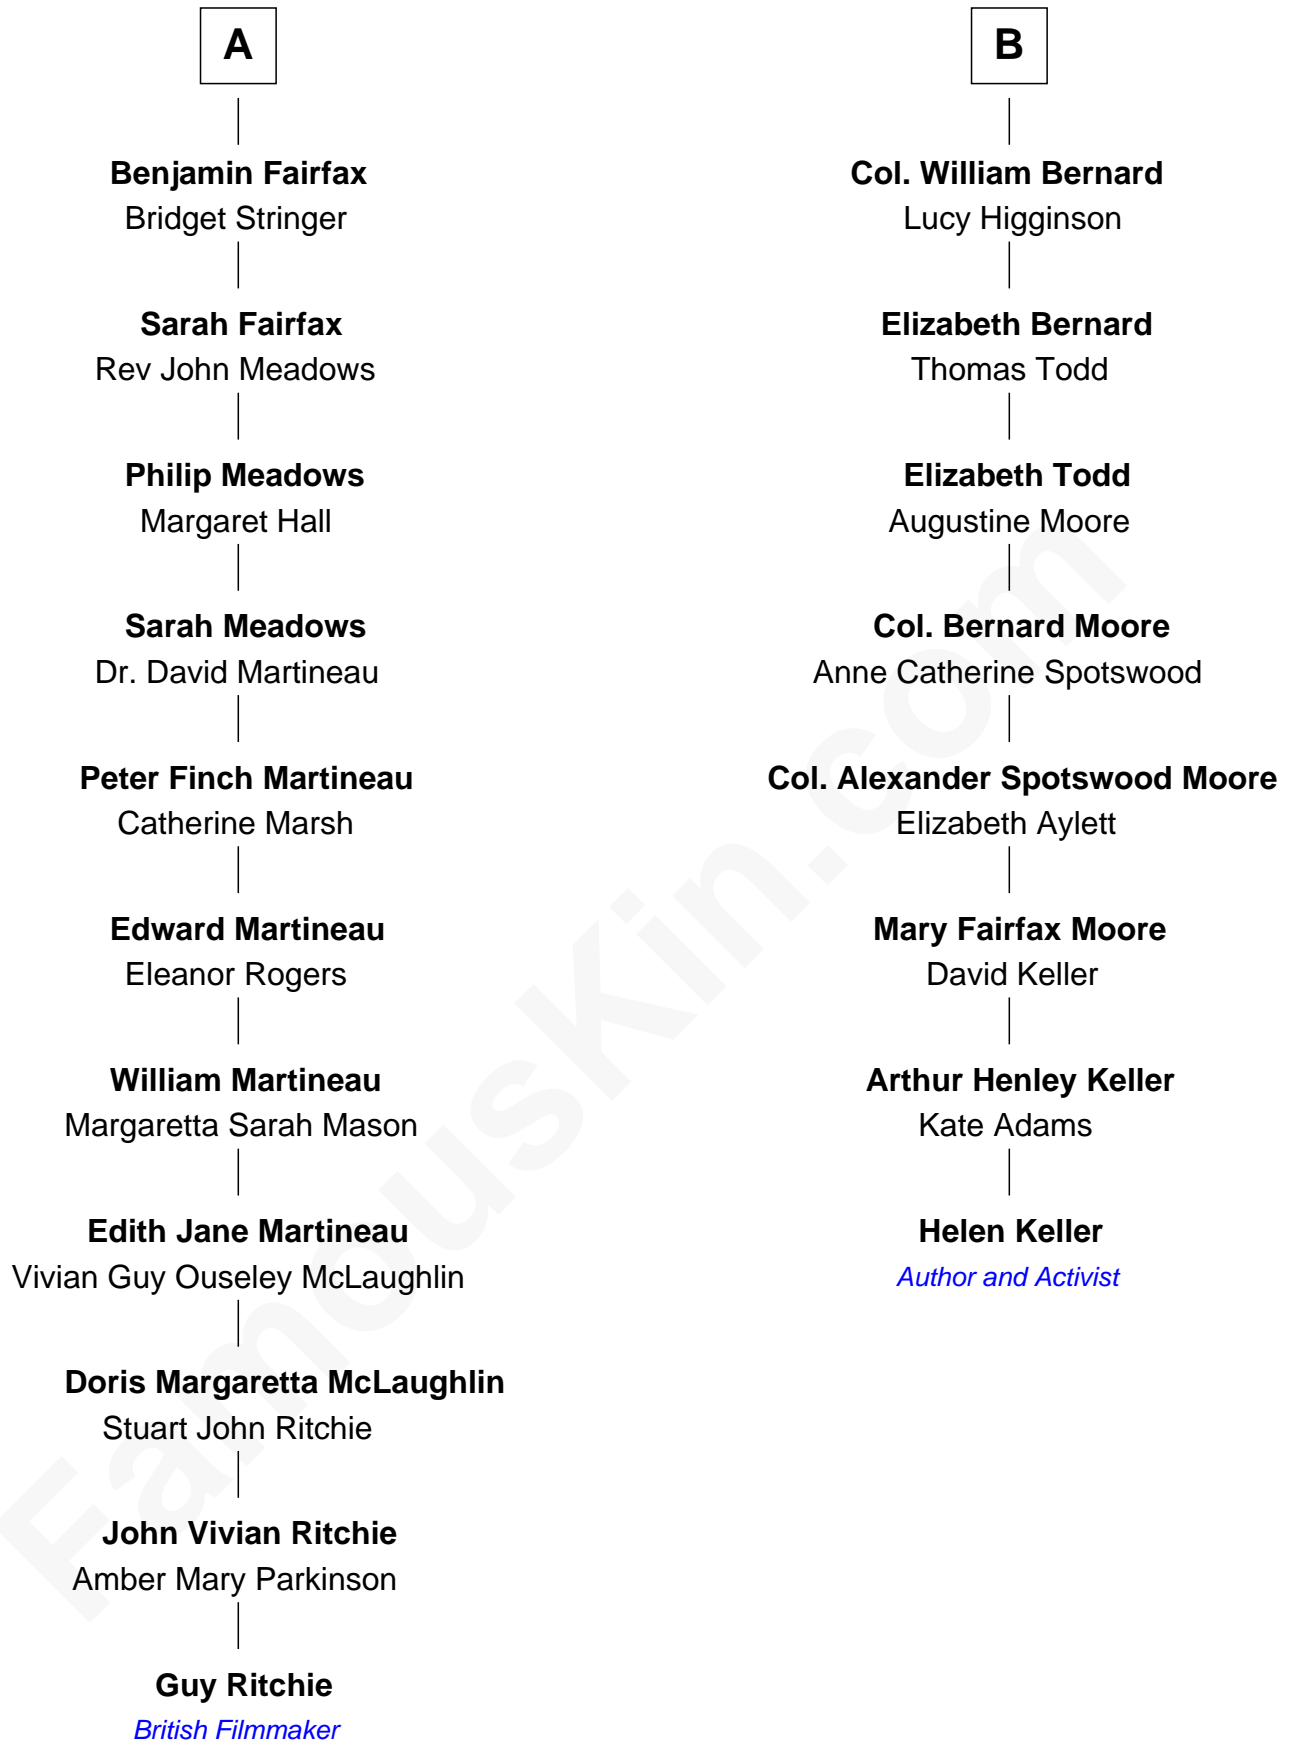

FamousKin.com Relationship Chart of

Guy Ritchie

British Filmmaker

14th cousin 3 times removed of

Helen Keller

Author and Activist

Sir Ralph Neville

*with wife
Joan Beaufort*

Rev. Benjamin Fairfax
Sarah Galliard

Margaret de Neville
Sir Richard Scrope

Sir Henry le Scrope
Elizabeth le Scrope

Margaret Scrope
John Bernard

John Bernard
Margaret Daundelyn

John Bernard
Cecily Muscote

Francis Bernard
Alice Hazlewood

Sir Francis Bernard
Mary Woolhouse

A

B

Guy Ritchie photo by [Georges Biard](#) ([CC BY-SA 3.0](#))