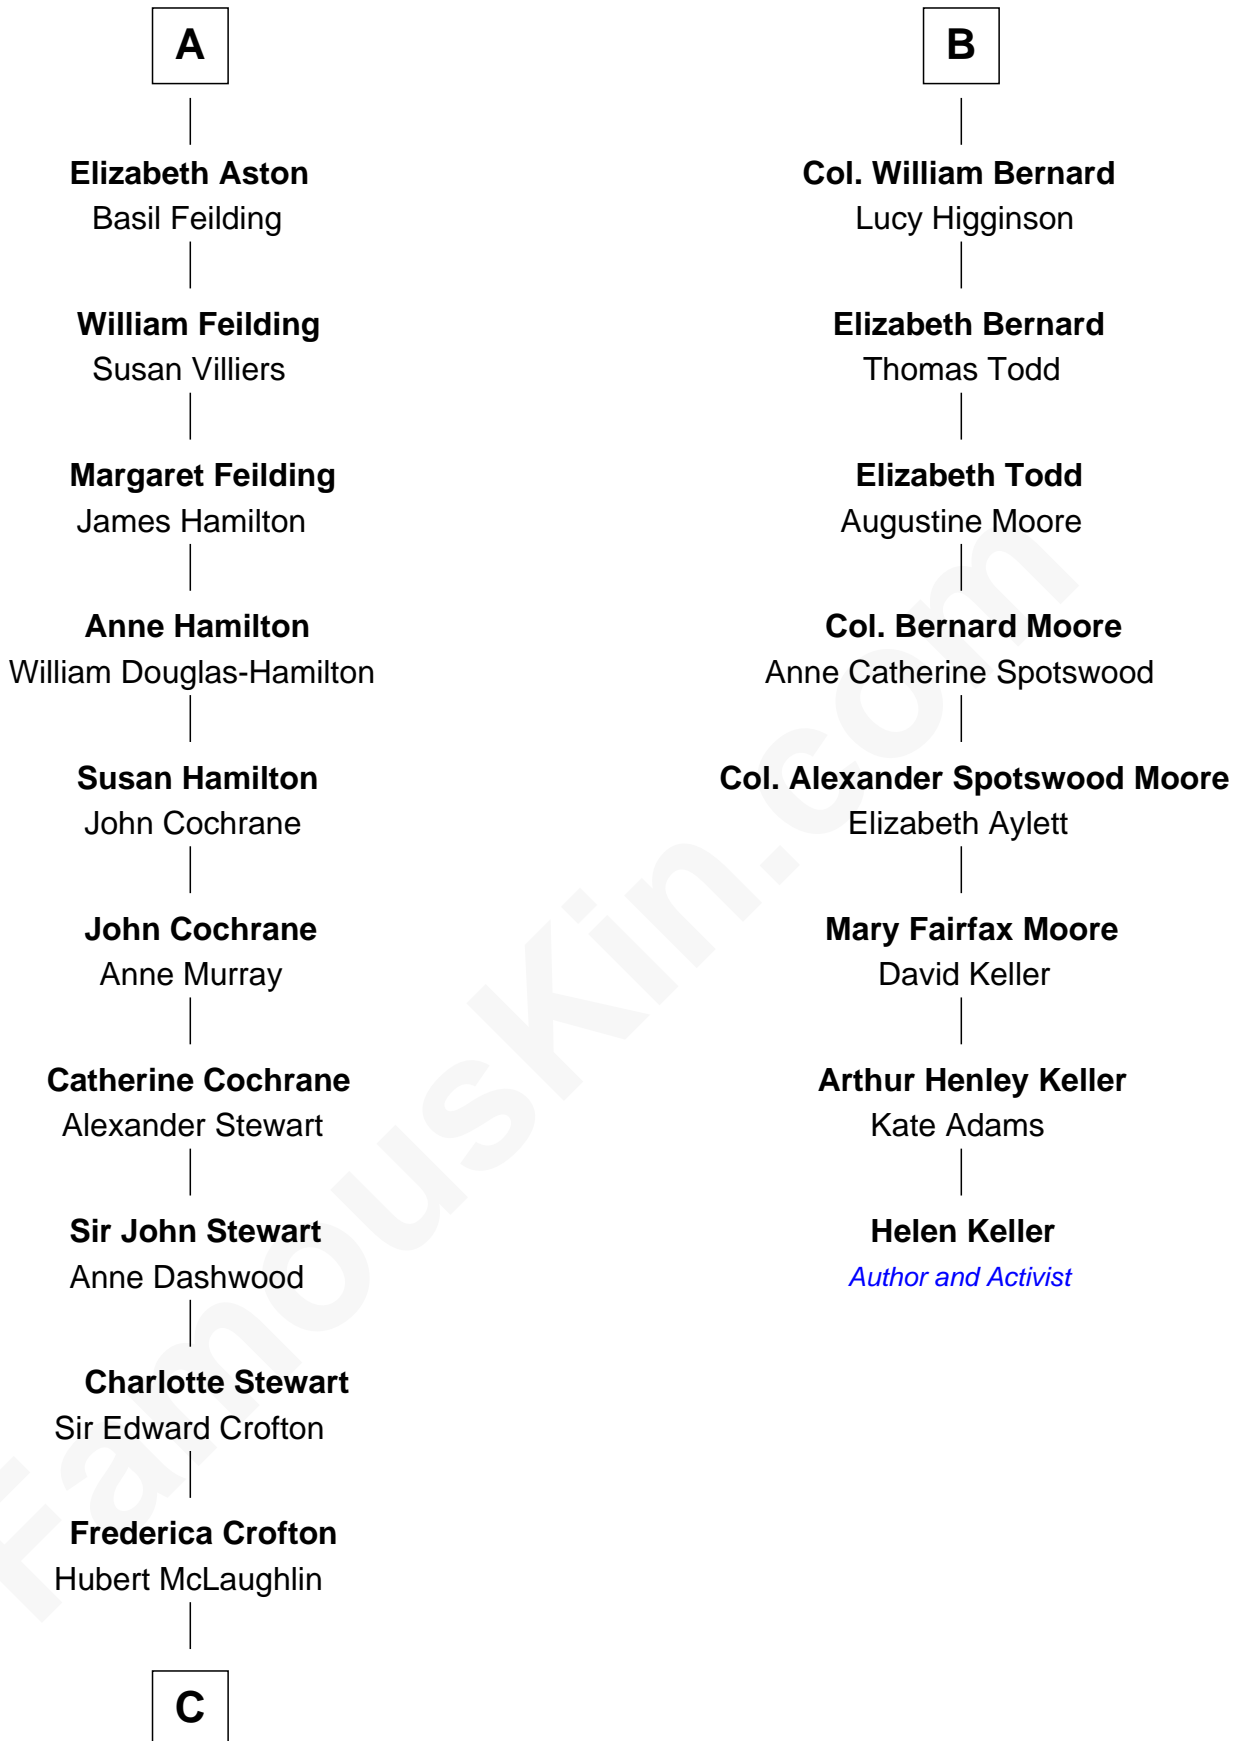

FamousKin.com Relationship Chart of

Guy Ritchie

British Filmmaker

14th cousin 6 times removed of

Helen Keller

Author and Activist

Stephen le Scrope

Margery de Welles

C

—
Vivian Guy Ouseley McLaughlin

Edith Jane Martineau

—
Doris Margaretta McLaughlin

Stuart John Ritchie

—
John Vivian Ritchie

Amber Mary Parkinson

—
Guy Ritchie