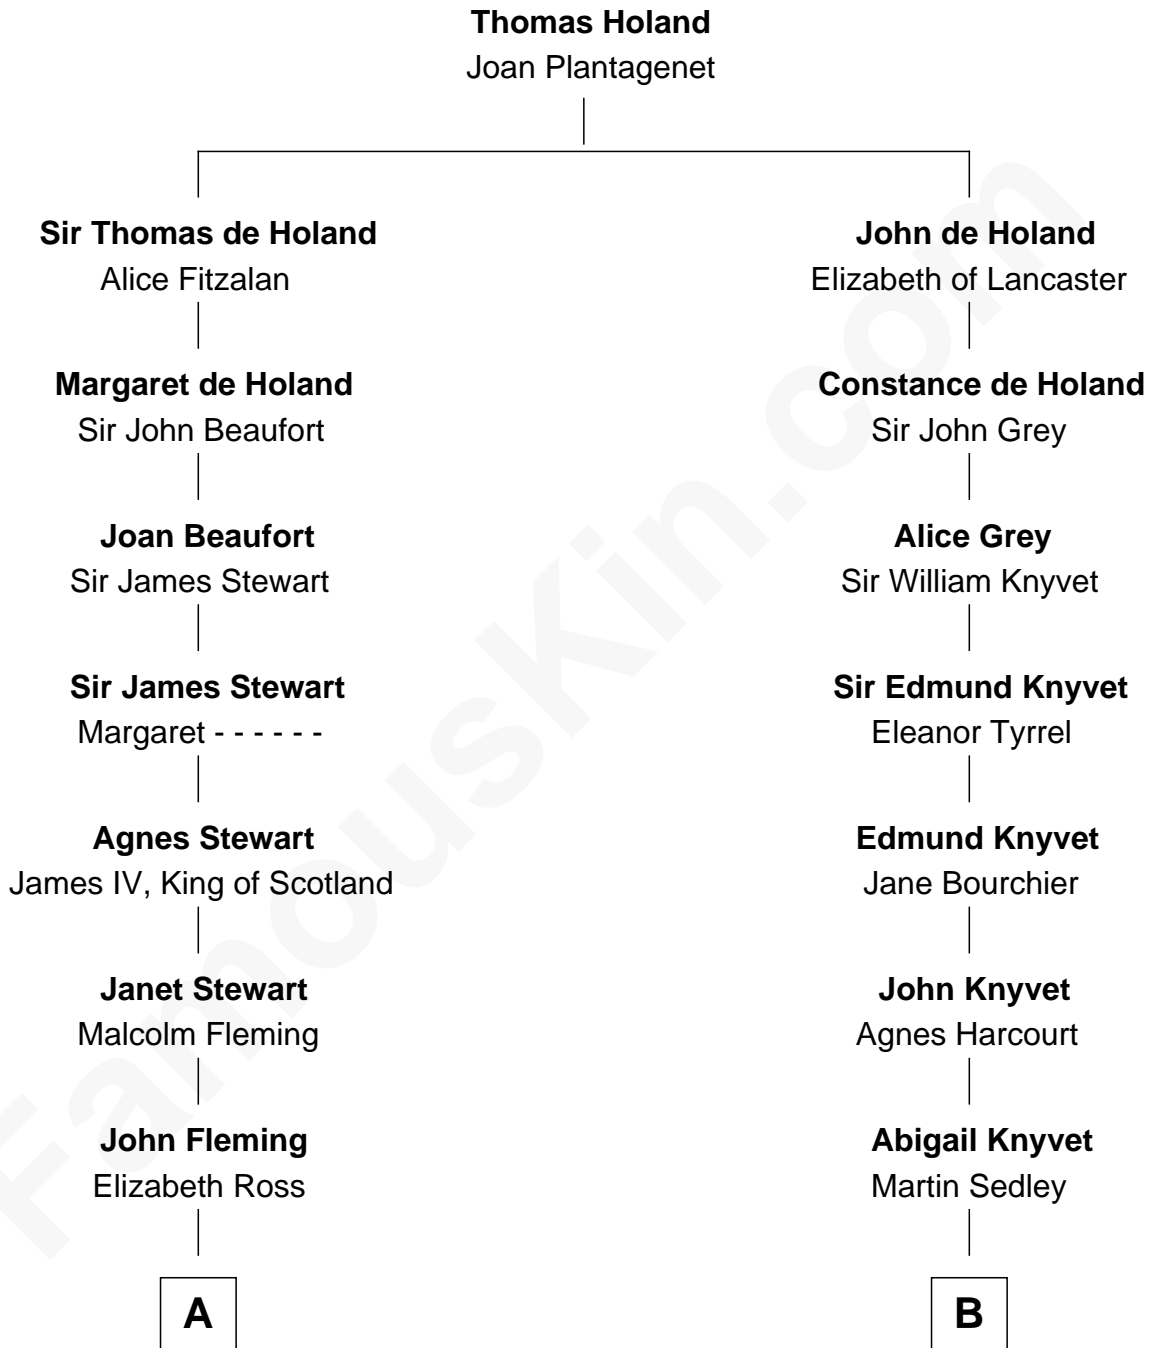

FamousKin.com Relationship Chart of

Guy Ritchie

British Filmmaker

16th cousin 3 times removed of

Leverett Saltonstall

55th Governor of Massachusetts

C

Doris Margaretta McLaughlin

Stuart John Ritchie

John Vivian Ritchie

Amber Mary Parkinson

Guy Ritchie

British Filmmaker

FamousKin.com