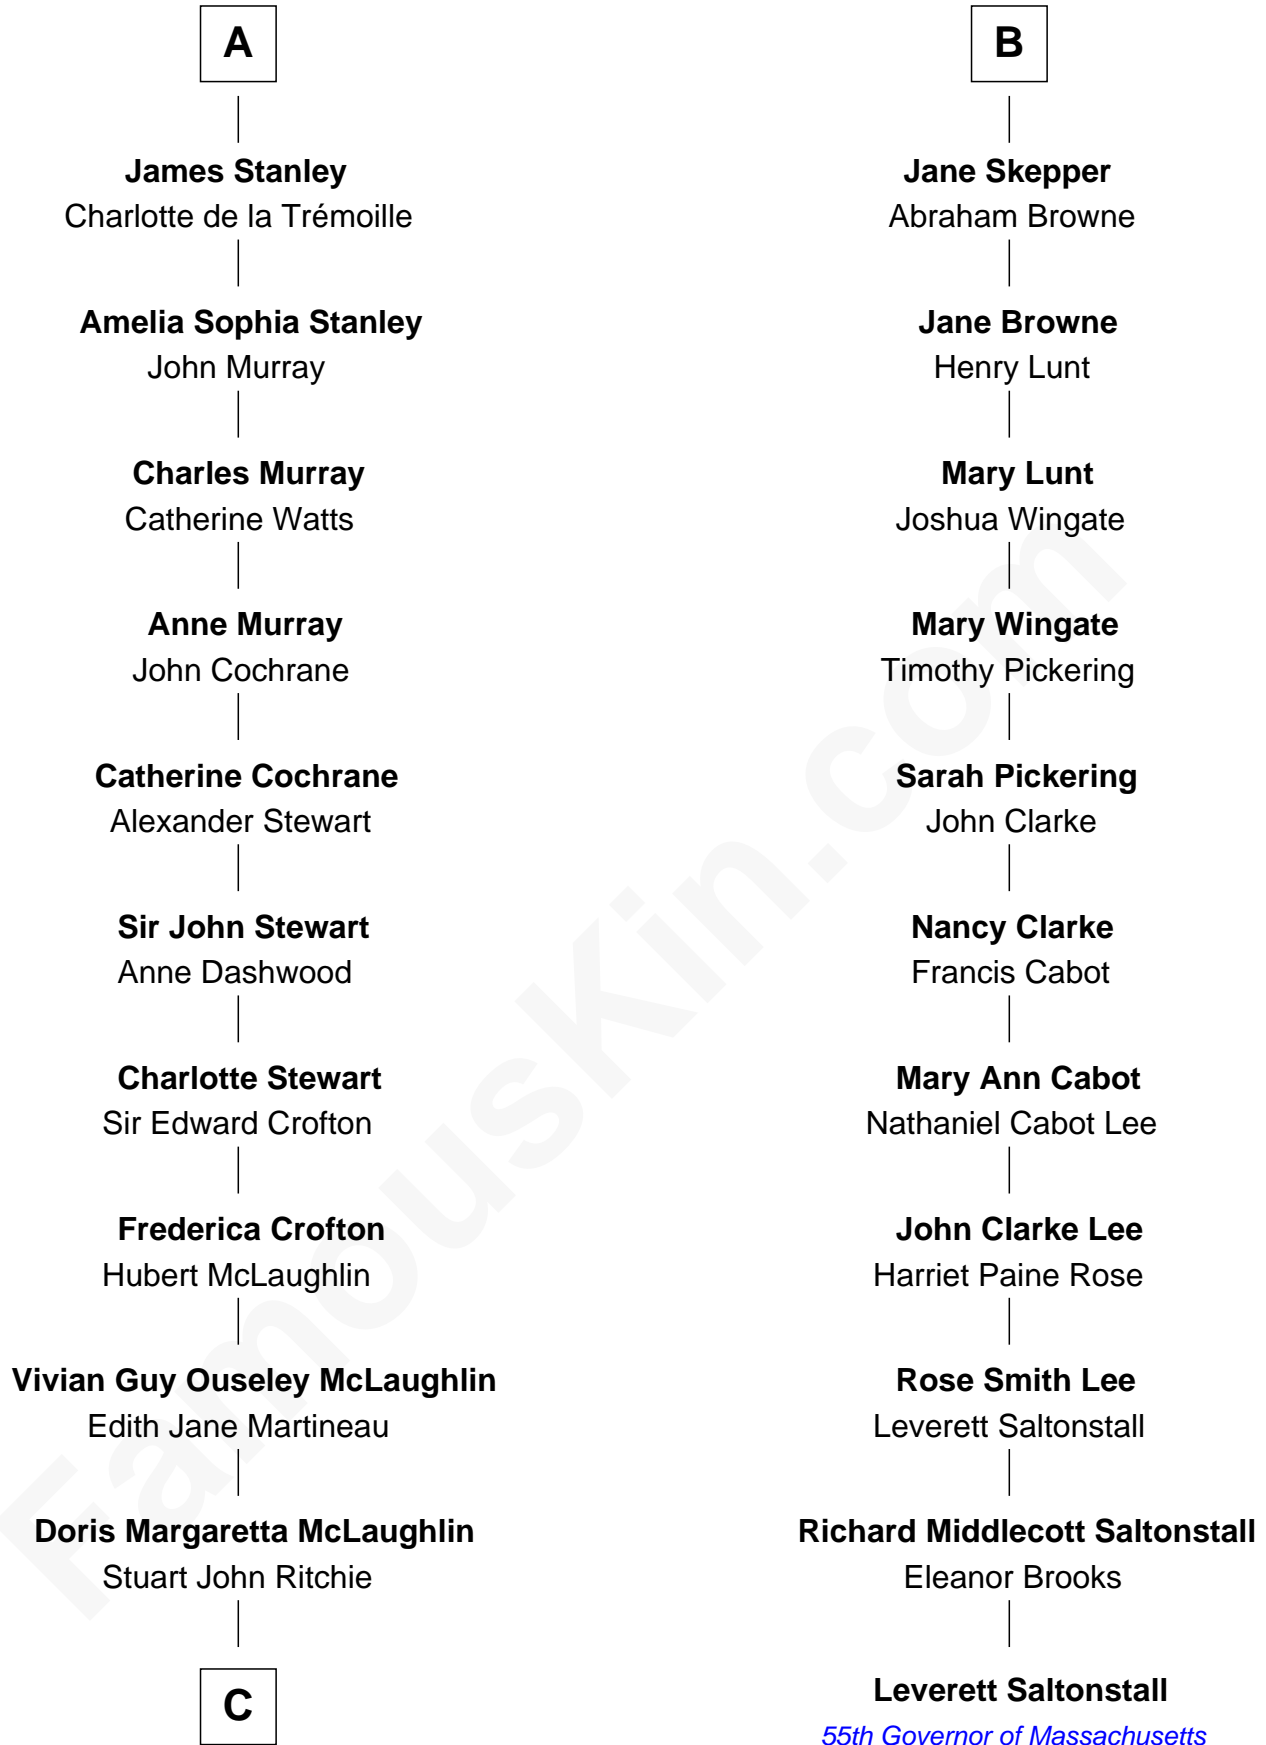

FamousKin.com Relationship Chart of

Guy Ritchie

British Filmmaker

17th cousin 1 time removed of

Leverett Saltonstall

55th Governor of Massachusetts

Sir John Clifford

Elizabeth Percy

C

—
John Vivian Ritchie
Amber Mary Parkinson

—
Guy Ritchie
British Filmmaker

FamousKin.com