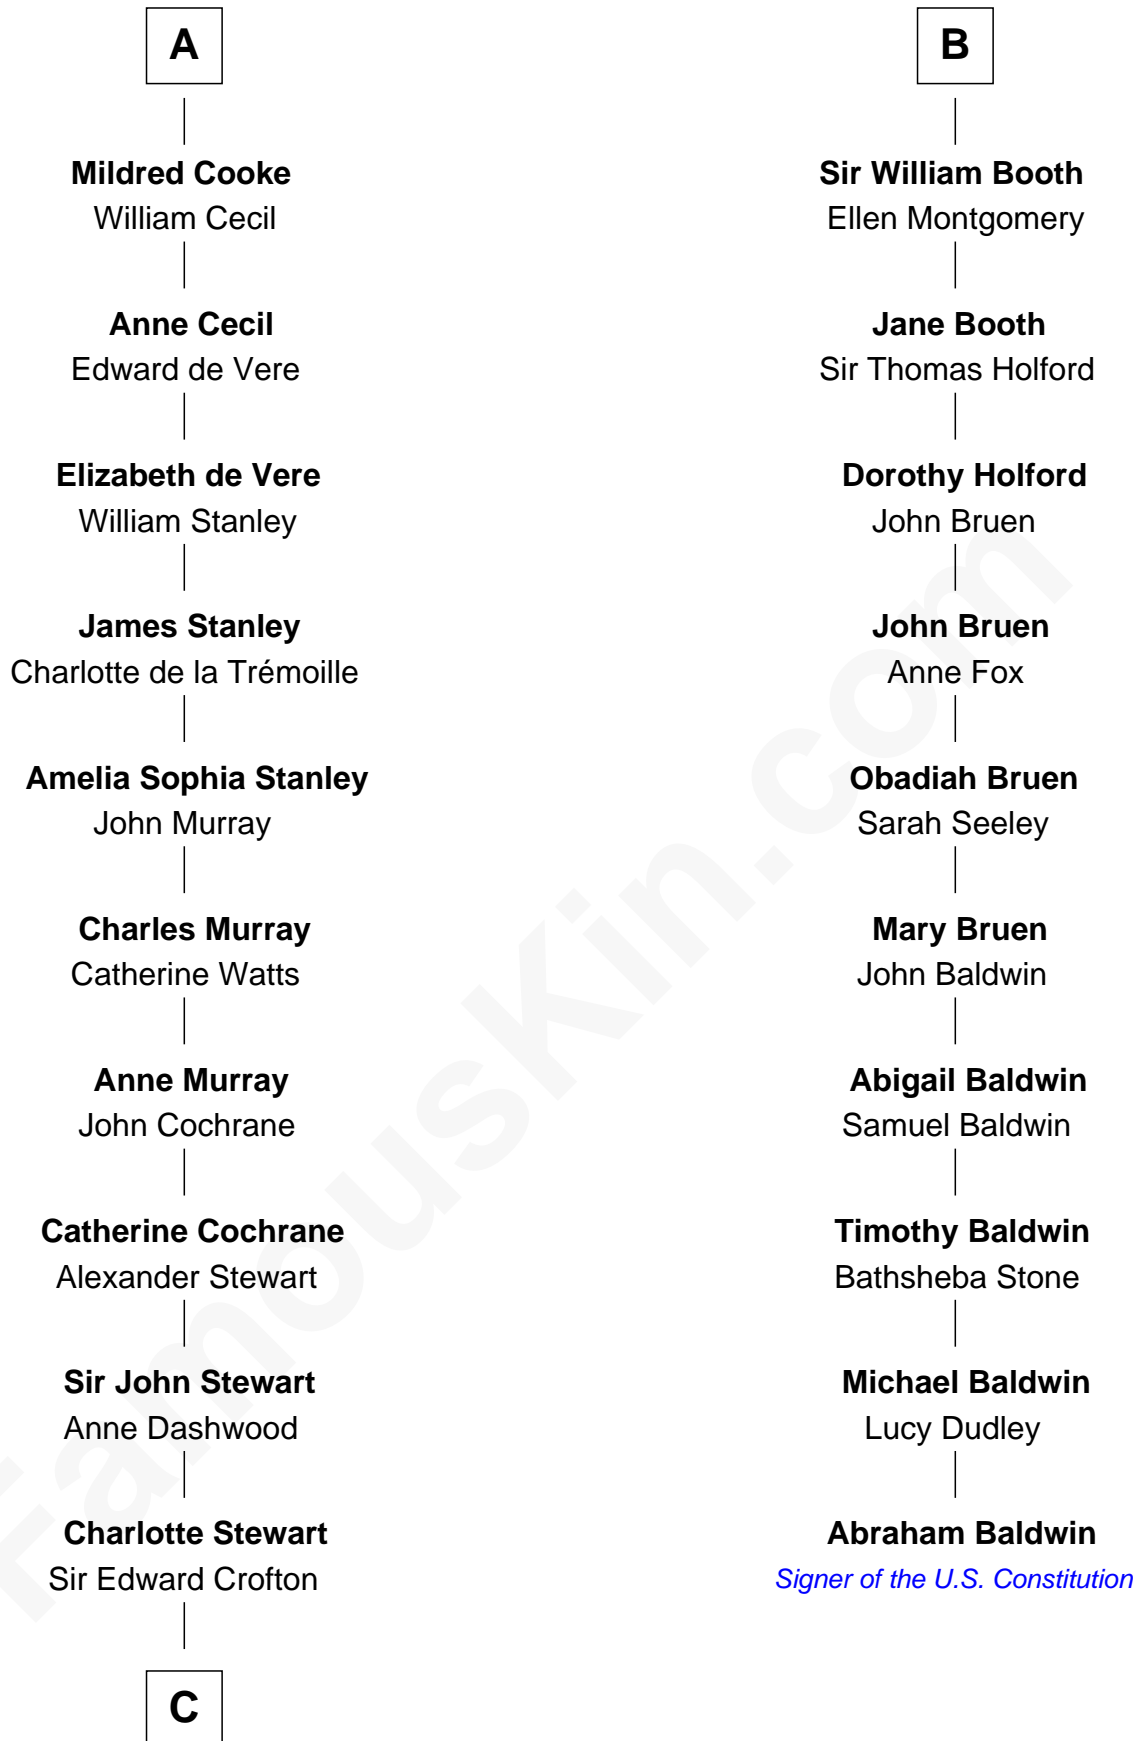

# FamousKin.com Relationship Chart of

**Guy Ritchie**

*British Filmmaker*

16th cousin 5 times removed of

**Abraham Baldwin**

*Signer of the U.S. Constitution*

**John de Clinton**

Ida de Odingsells

**John FitzWilliam**

Helen Villiers

**Sir William FitzWilliam**

Anne Hawes

**Anne FitzWilliam**

Sir Anthony Cooke

**A**

**John de Clinton**

Margery Corbet

**Sir John de Clinton**

Idonea de Say

**Margaret de Clinton**

Sir Baldwin de Montfort

**Sir William Montfort**

Margaret Pecche

**Sir Baldwin Montfort**

Joan Vernon

**Robert Montfort**

Mary Stapleton

**Katherine Montfort**

Sir George Booth

**B**

**C**

Frederica Crofton