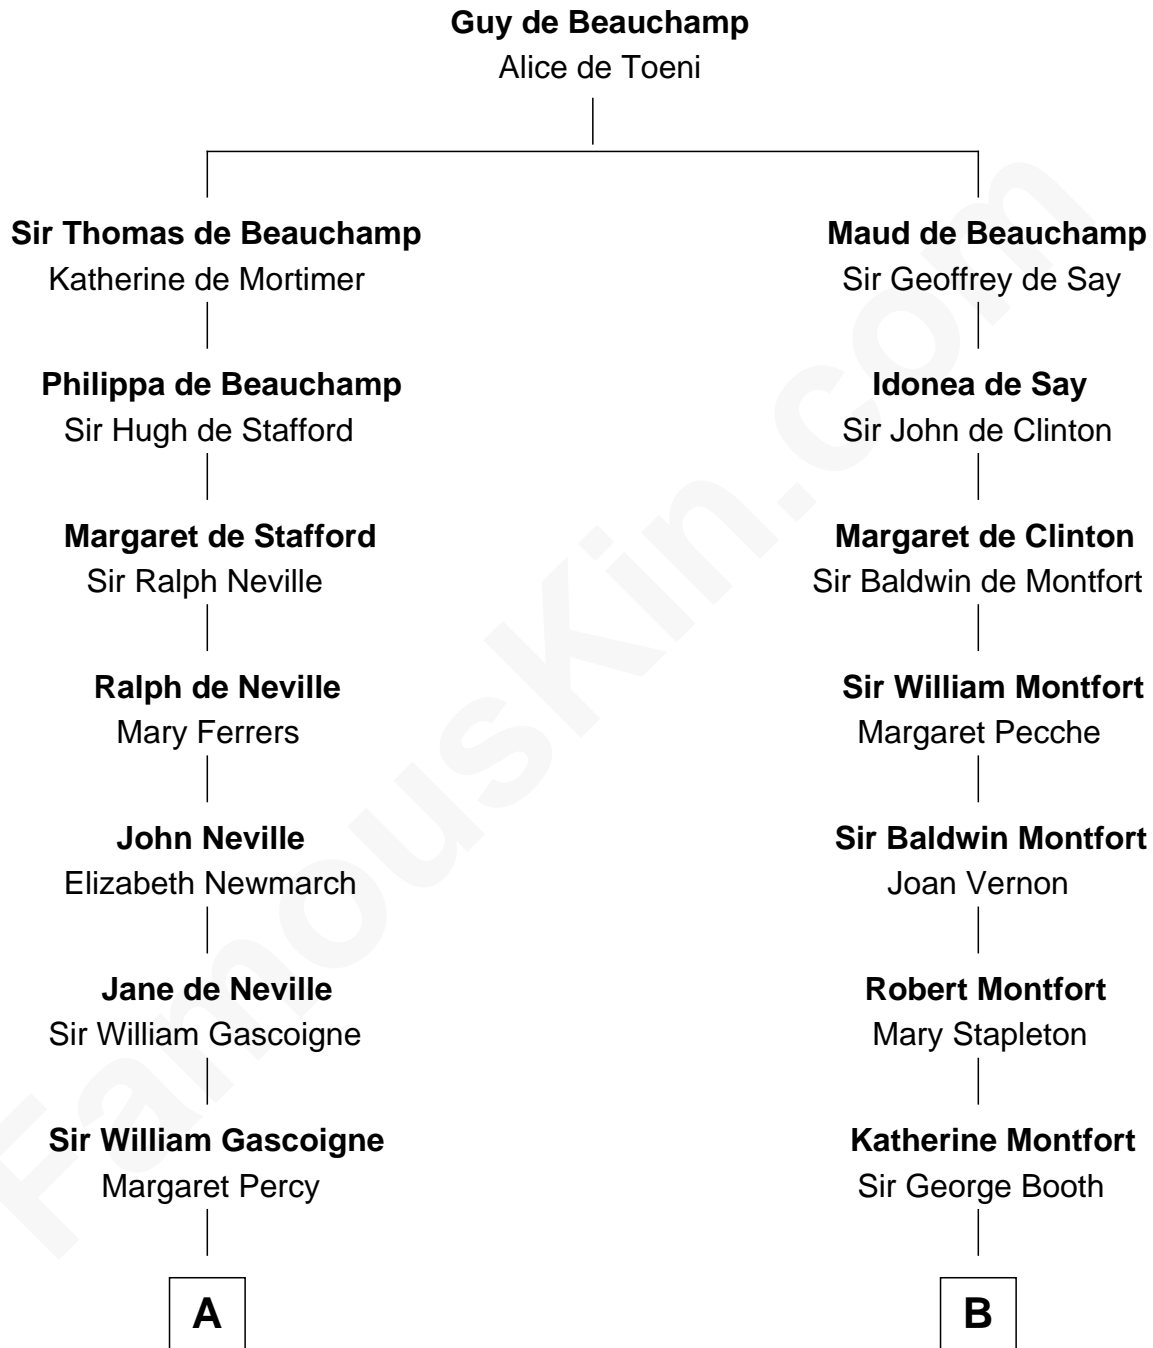

# FamousKin.com Relationship Chart of

**Guy Ritchie**

*British Filmmaker*

16th cousin 5 times removed of

**Abraham Baldwin**

*Signer of the U.S. Constitution*

**C**

**William Martineau**  
Margaretta Sarah Mason

**Edith Jane Martineau**  
Vivian Guy Ouseley McLaughlin

**Doris Margaretta McLaughlin**  
Stuart John Ritchie

**John Vivian Ritchie**  
Amber Mary Parkinson

**Guy Ritchie**  
*British Filmmaker*

FamousKin.com