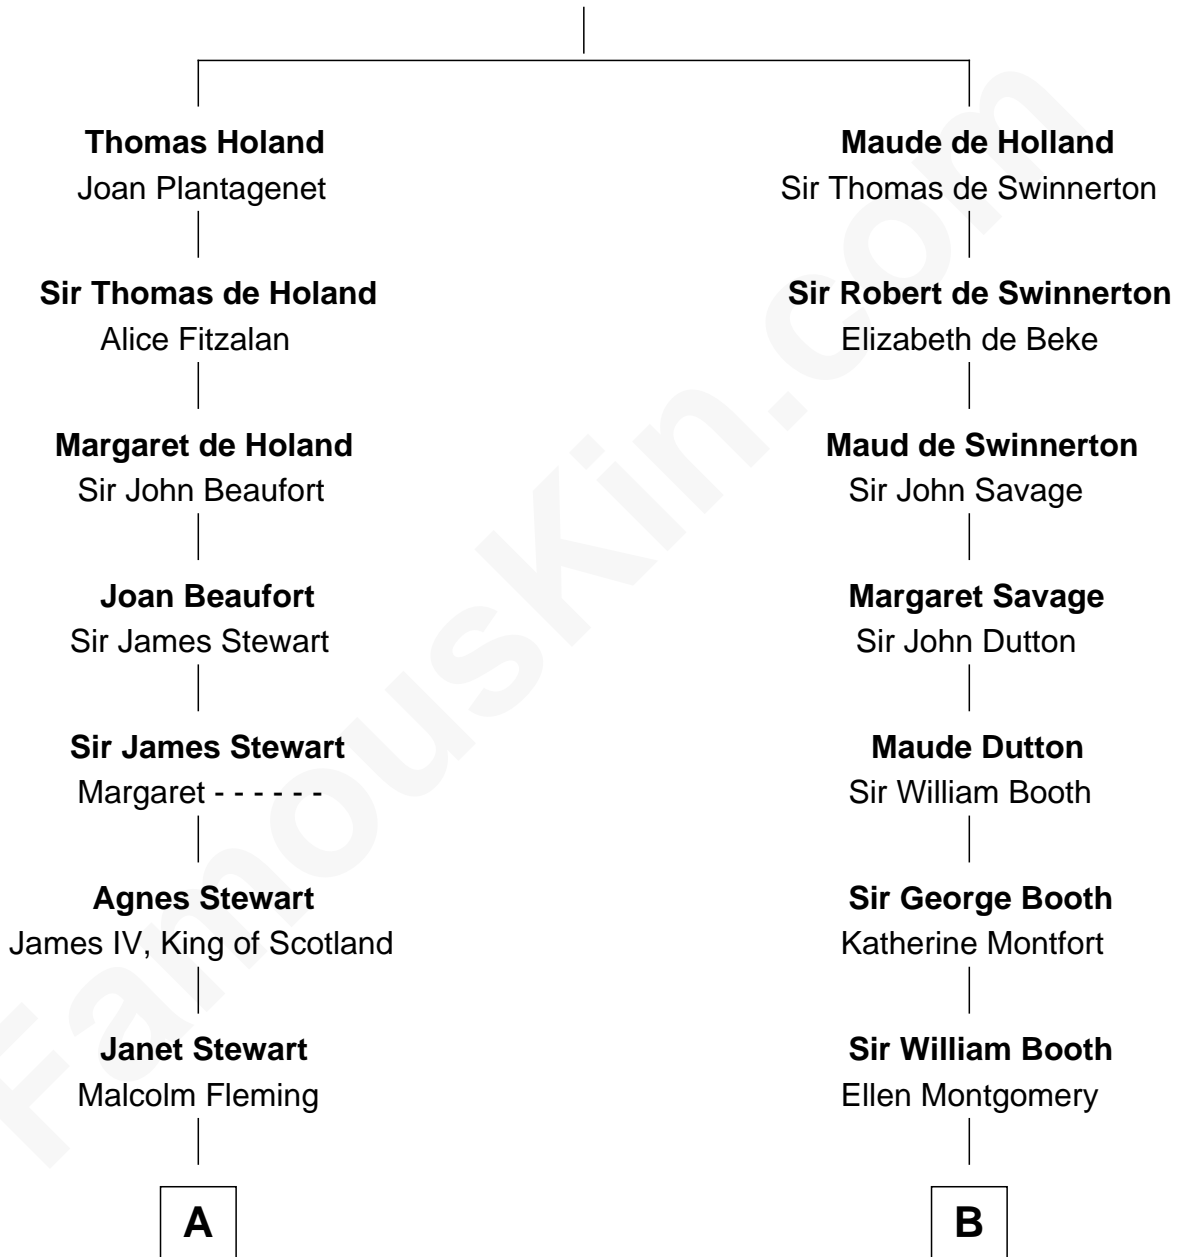

FamousKin.com Relationship Chart of

Guy Ritchie

British Filmmaker

15th cousin 5 times removed of

Abraham Baldwin

Signer of the U.S. Constitution

Sir Robert de Holland

Maude la Zouche

C

—
Vivian Guy Ouseley McLaughlin

Edith Jane Martineau

—
Doris Margareta McLaughlin

Stuart John Ritchie

—
John Vivian Ritchie

Amber Mary Parkinson

—
Guy Ritchie