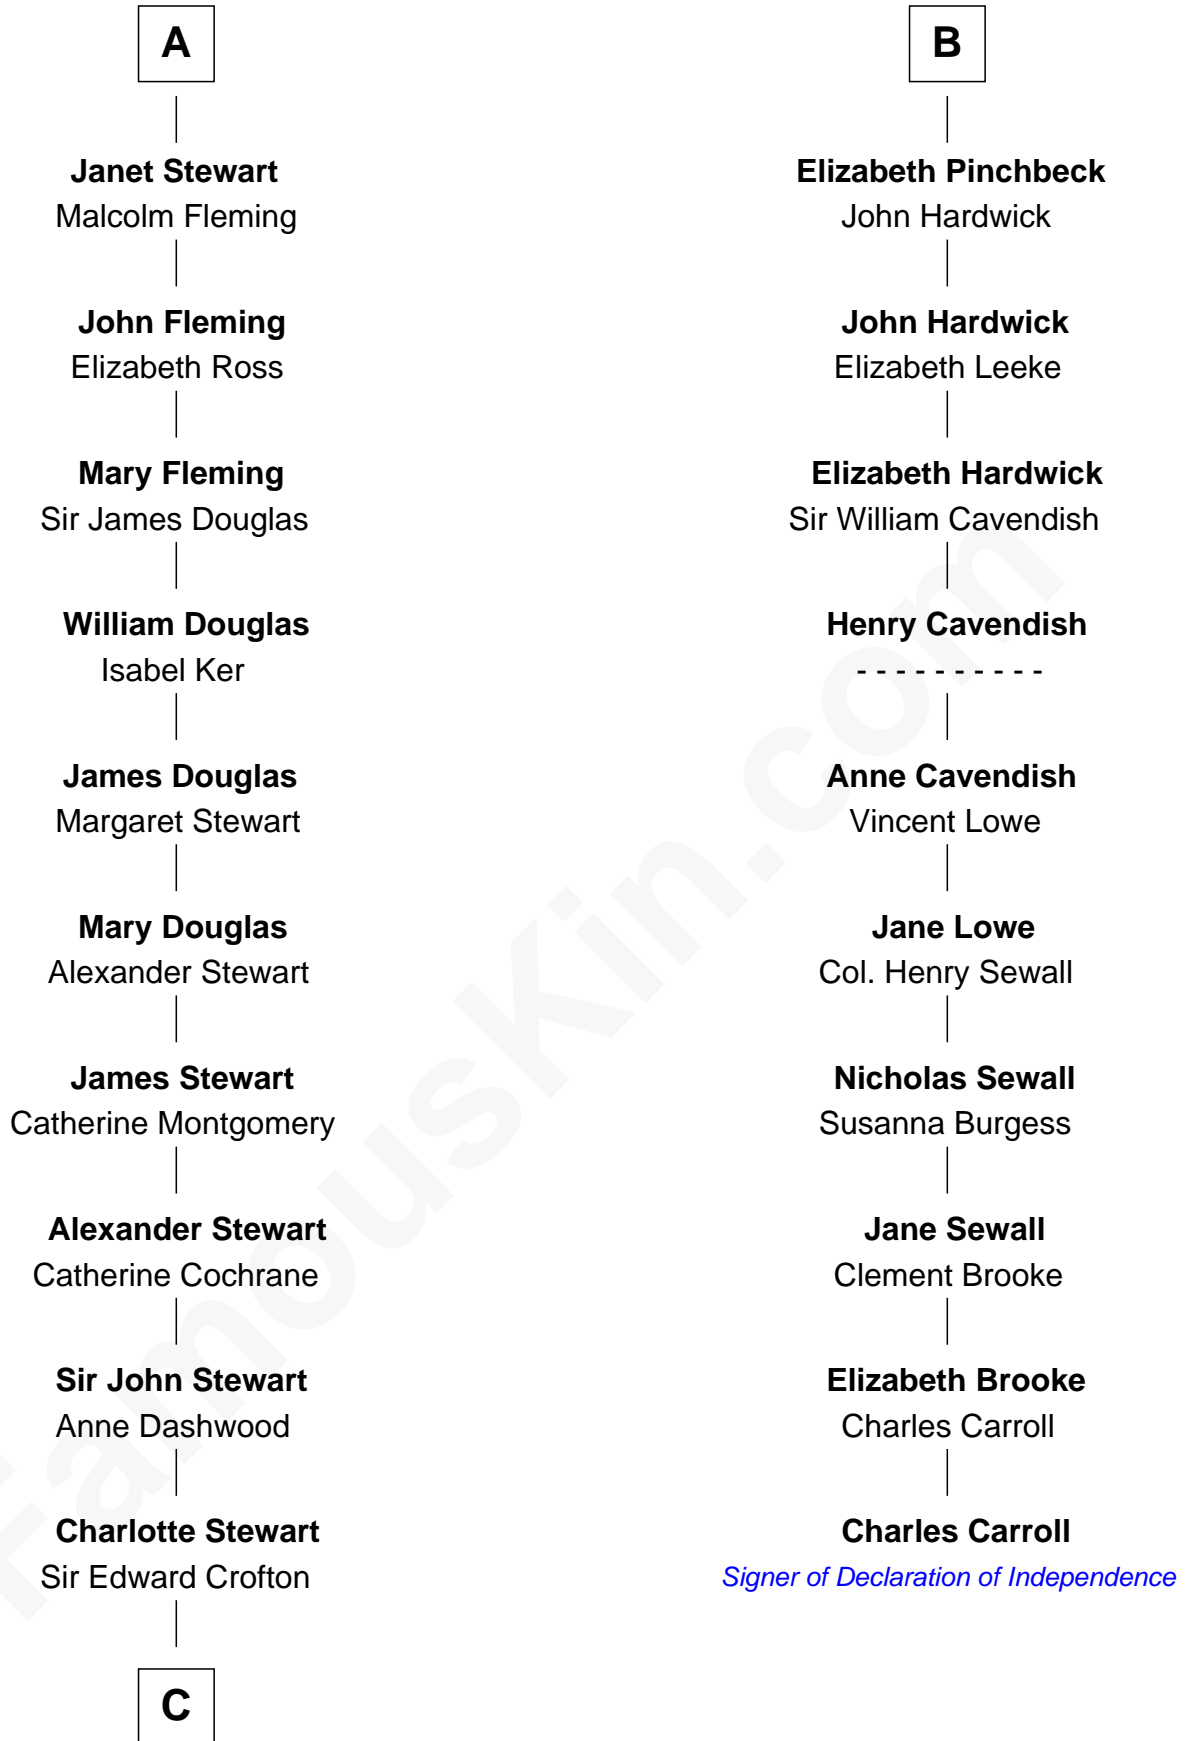

FamousKin.com Relationship Chart of

Guy Ritchie

British Filmmaker

16th cousin 5 times removed of

Charles Carroll

Signer of the Declaration of Independence

C

Frederica Crofton

Hubert McLaughlin

Vivian Guy Ouseley McLaughlin

Edith Jane Martineau

Doris Margaretta McLaughlin

Stuart John Ritchie

John Vivian Ritchie

Amber Mary Parkinson

Guy Ritchie