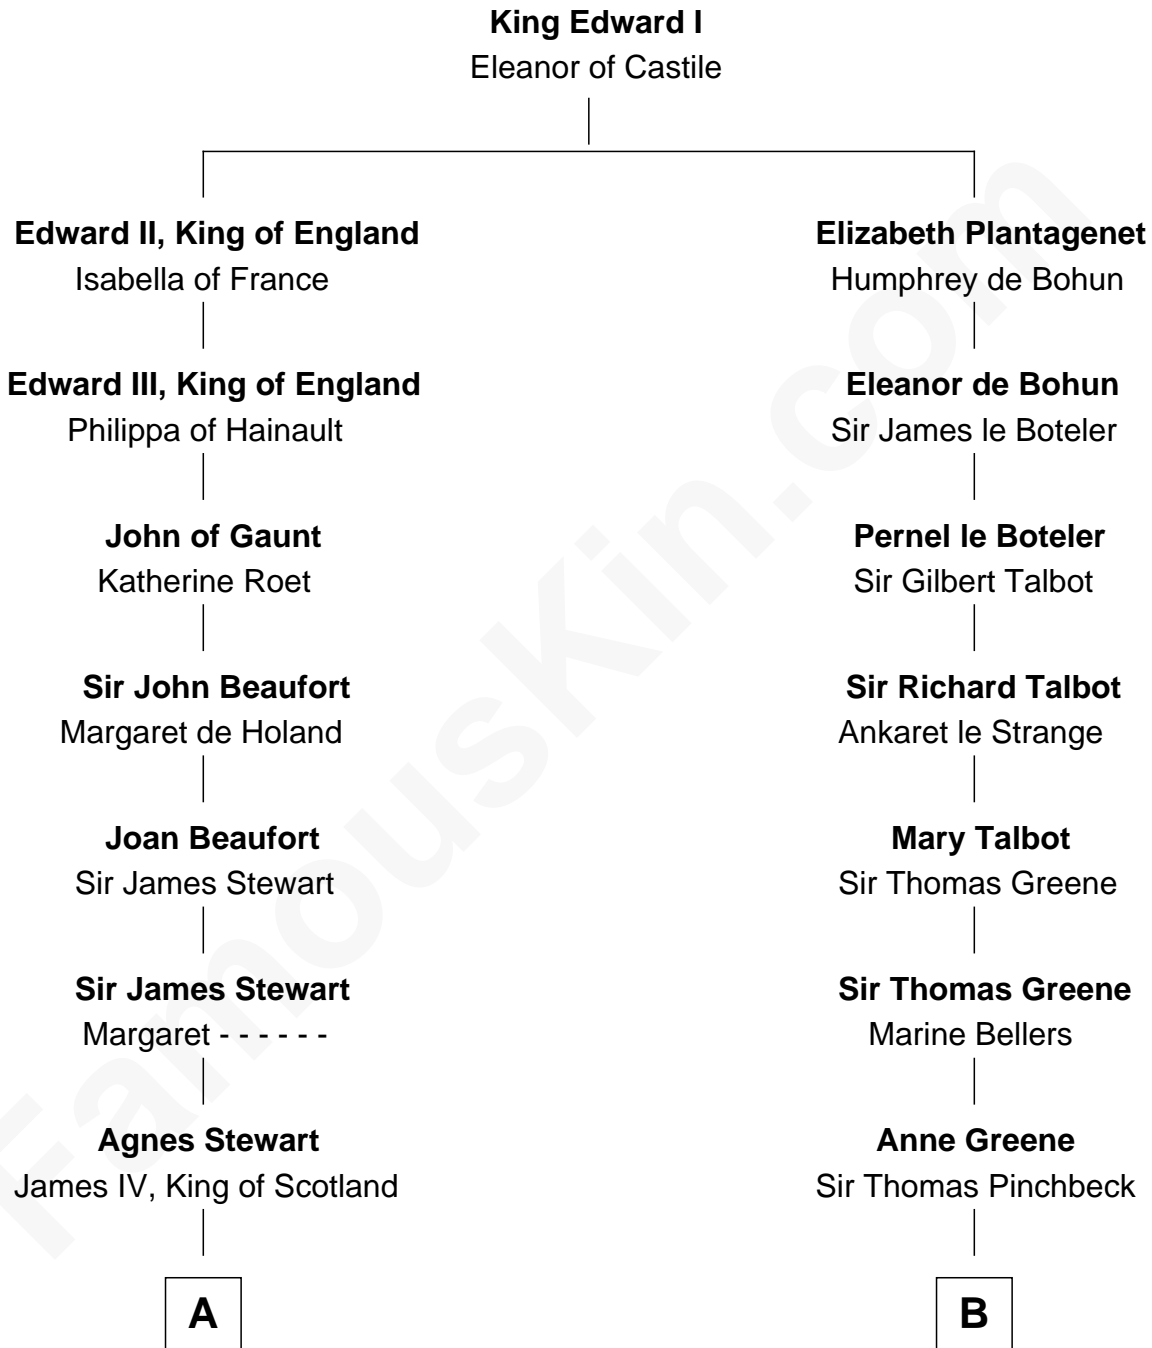

FamousKin.com Relationship Chart of

Guy Ritchie

British Filmmaker

16th cousin 5 times removed of

Charles Carroll

Signer of the Declaration of Independence

C

Frederica Crofton

Hubert McLaughlin

Vivian Guy Ouseley McLaughlin

Edith Jane Martineau

Doris Margaretta McLaughlin

Stuart John Ritchie

John Vivian Ritchie

Amber Mary Parkinson

Guy Ritchie